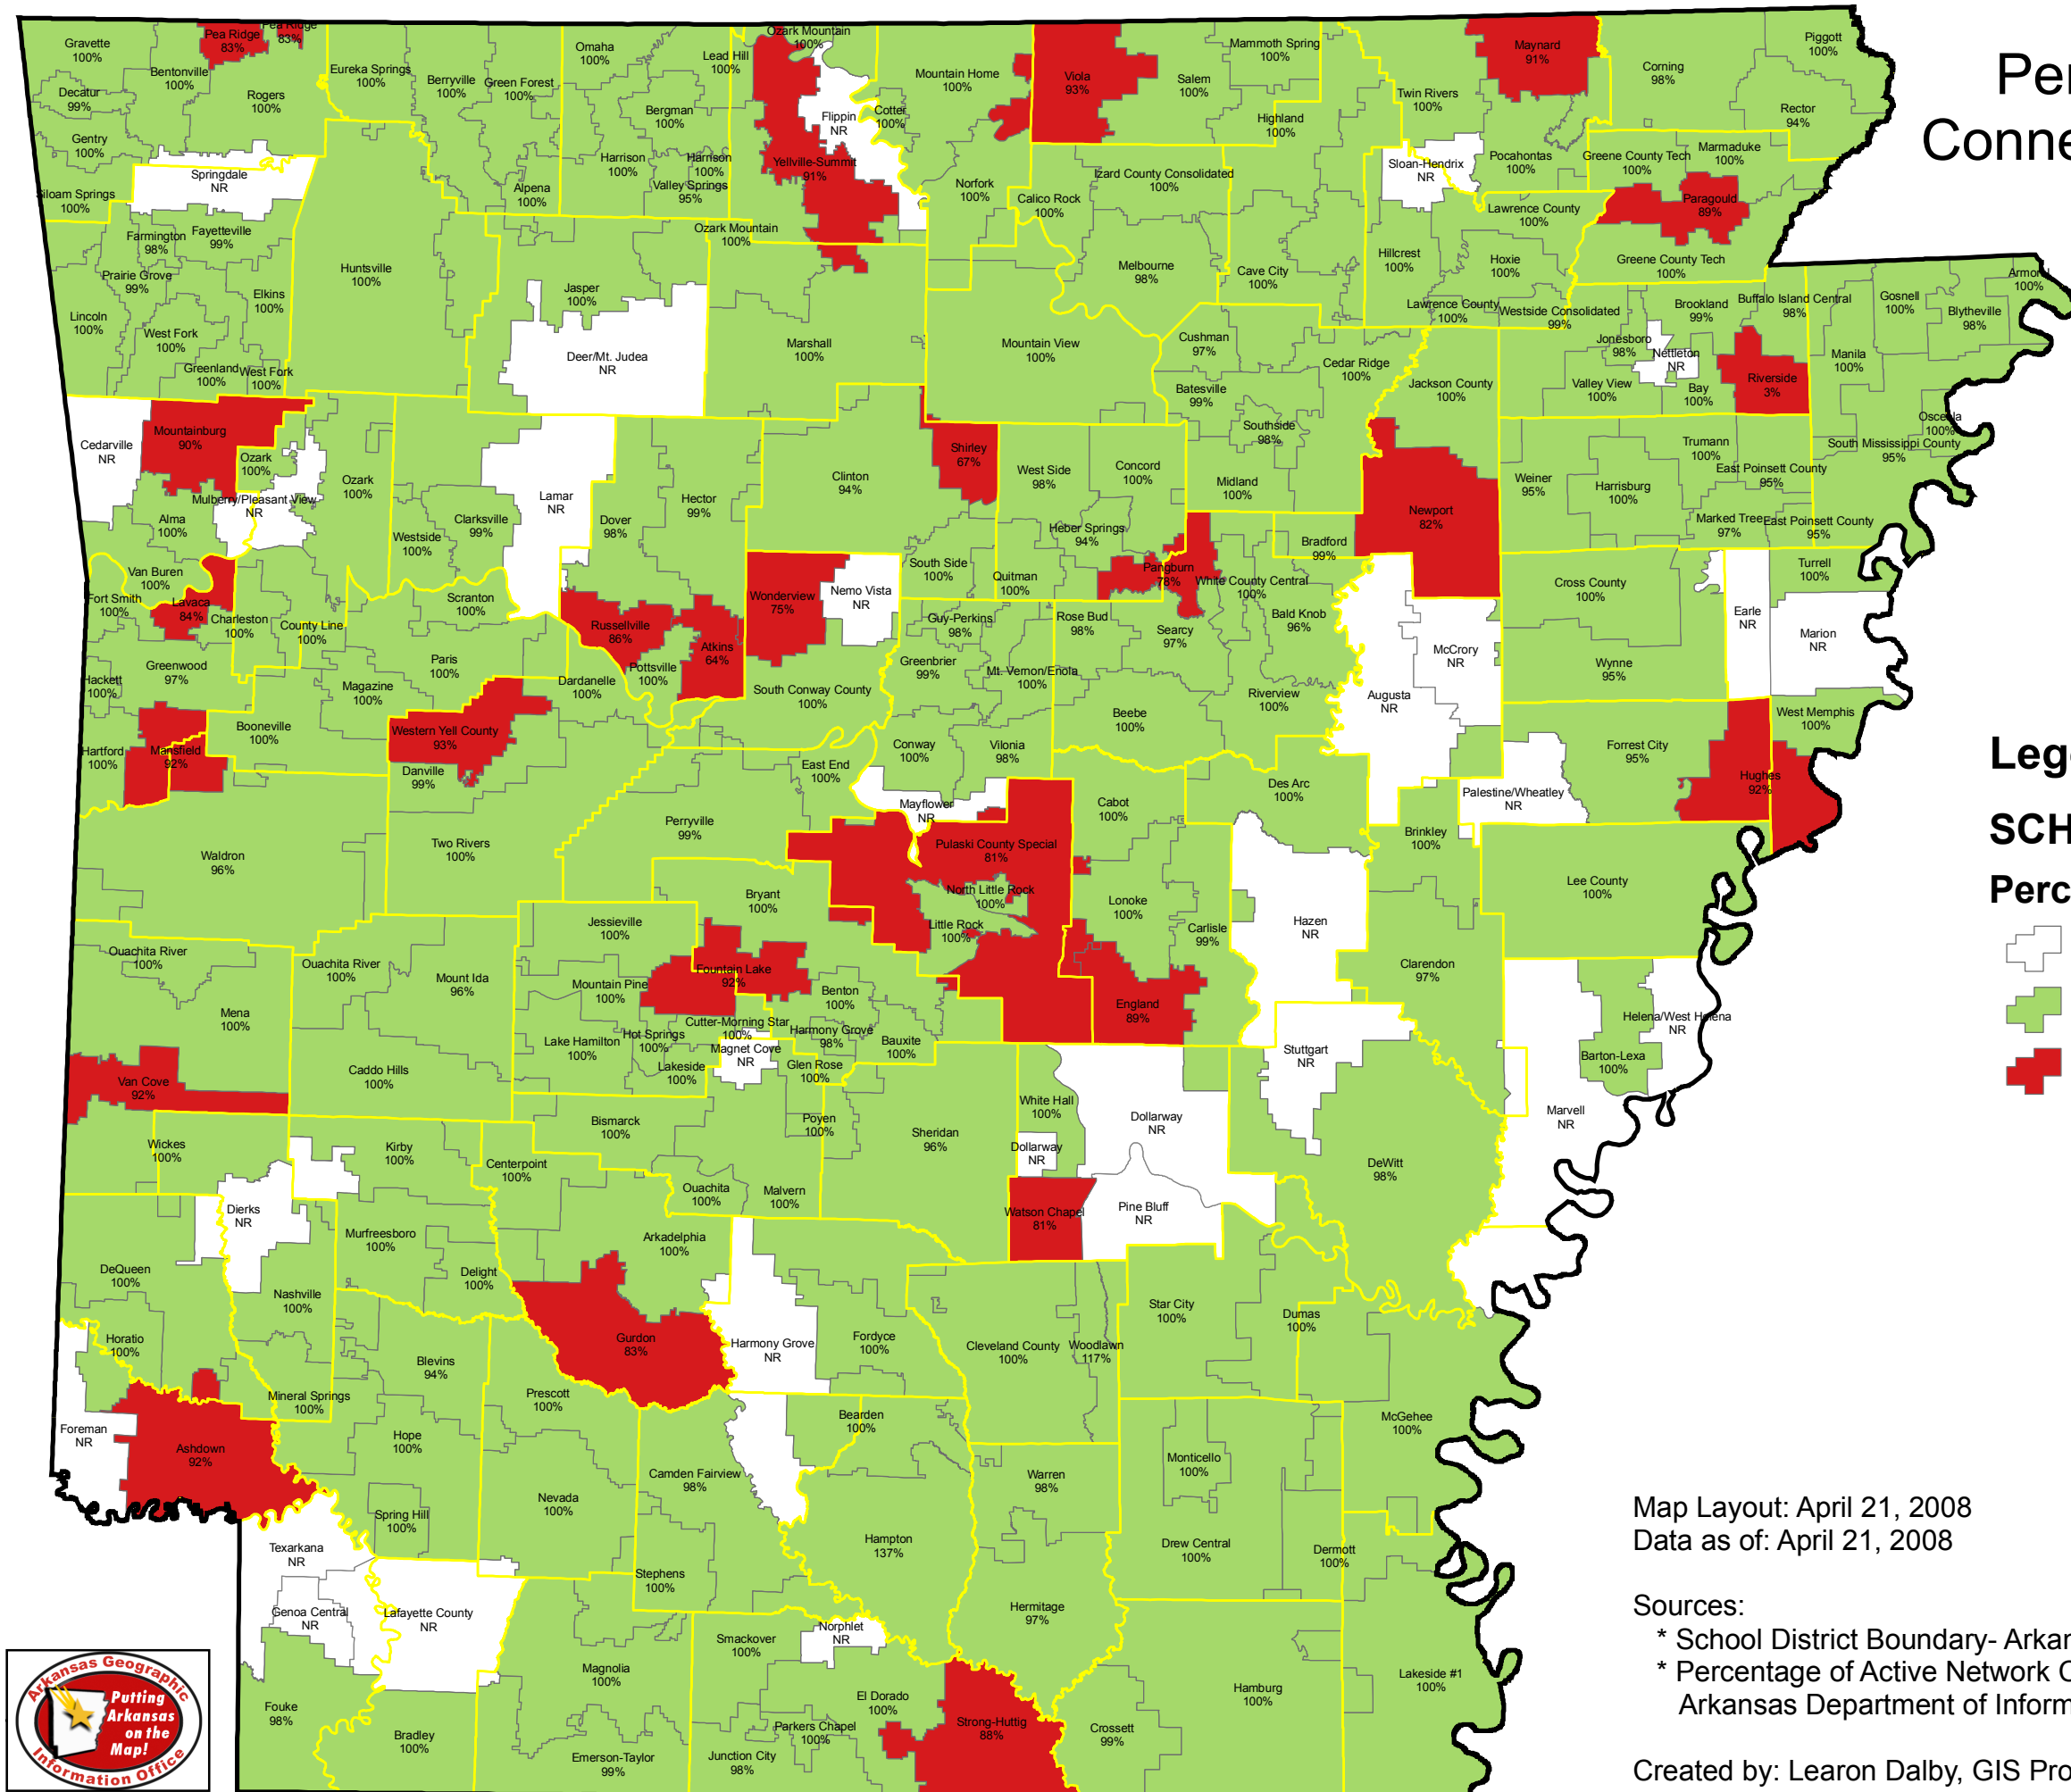

Percentage of Active Network Connections in Instructional Rooms by School District

DRAFT

Legend

SCHOOL DISTRICTS

Percentage of Active Network Connections

-  Not Reported - 2
-  >= 94% (National Average) - 224
-  0-93% - 30

Map Layout: April 21, 2008
Data as of: April 21, 2008

Sources:

- * School District Boundary- Arkansas Secretary of State
- * Percentage of Active Network Connections in Instructional Rooms- Arkansas Department of Information Systems