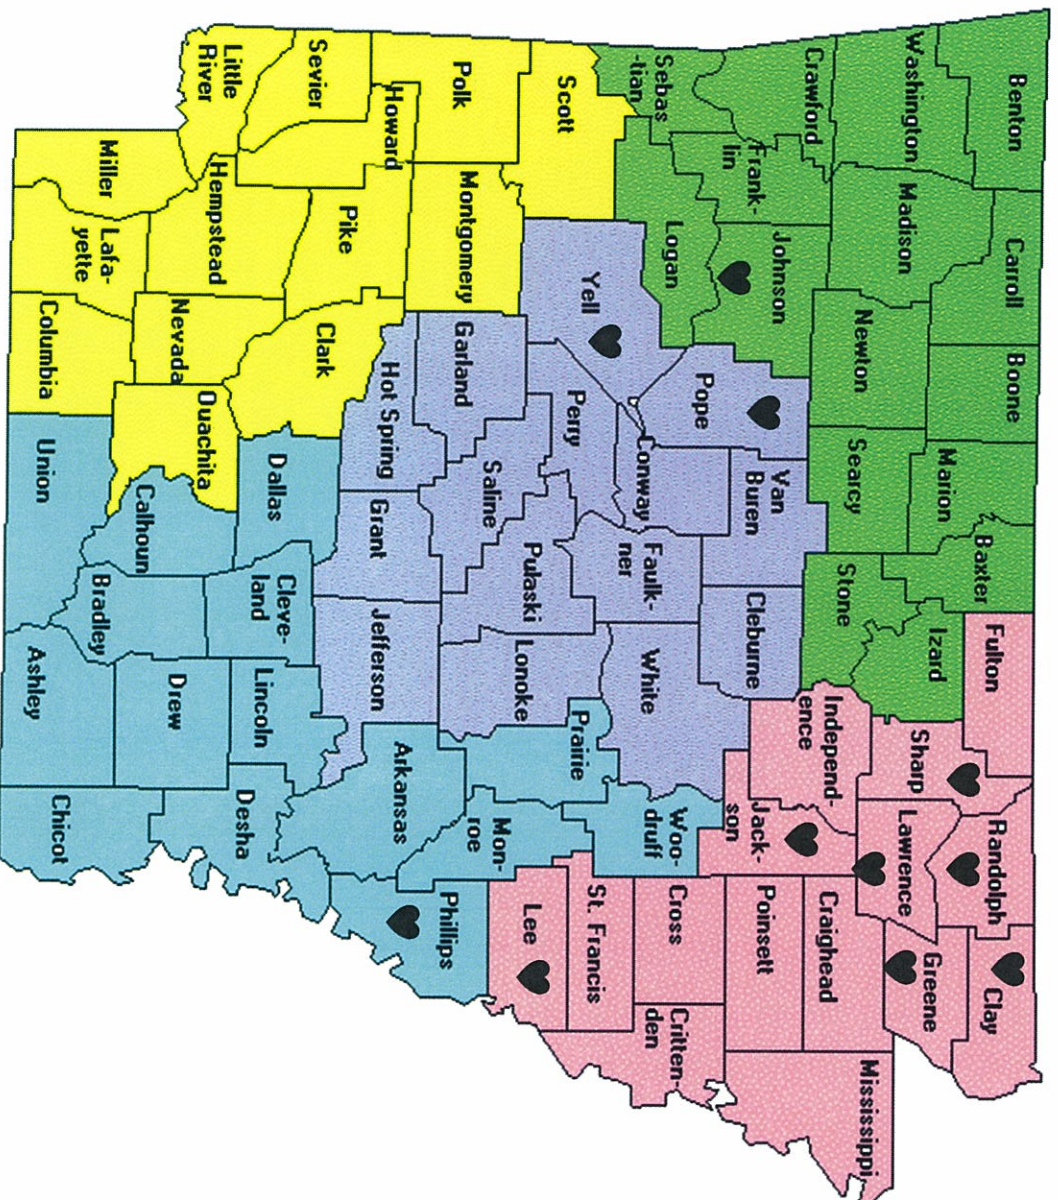

Dolly Parton Imagination Library Arkansas Regions

<u>Northwest</u> <u>Arkansas</u>	<u>Northeast</u> <u>Arkansas</u>	<u>Central</u> <u>Arkansas</u>	<u>Southeast</u> <u>Arkansas</u>	<u>Southwest</u> <u>Arkansas</u>
Baxter Benton Boone Carroll Crawford Franklin Izard Johnson Logan Madison Marion Newton Searcy Sebastian Stone Washington	Clay Crittenden Craighead Cross Fulton Greene Independence Jackson Lee Lawrence Mississippi Poinsett Randolph Sharp St. Francis	Cleburne Conway Faulkner Garland Grant Hot Spring Jefferson Lonoke Perry Pope Pulaski Saline Van Buren White Yell	Arkansas Ashley Bradley Calhoun Chicot Cleveland Dallas Desha Drew Lincoln Monroe Phillips Prairie Union Woodruff	Clark Columbia Hempstead Howard Lafayette Little River Miller Montgomery Nevada Ouachita Pike Polk Scott Sevier

★ Indicates Active Dolly Parton Imagination Affiliates (29 Counties are shipping books).

Dolly Parton Imagination Library Arkansas Regions

★ Indicates Active Dolly Parton Imagination Affiliates (29 Counties are shipping books).

Dolly Parton Imagination Library Arkansas Regions

Indicates Dolly Parton Imagination Library Affiliate Champions