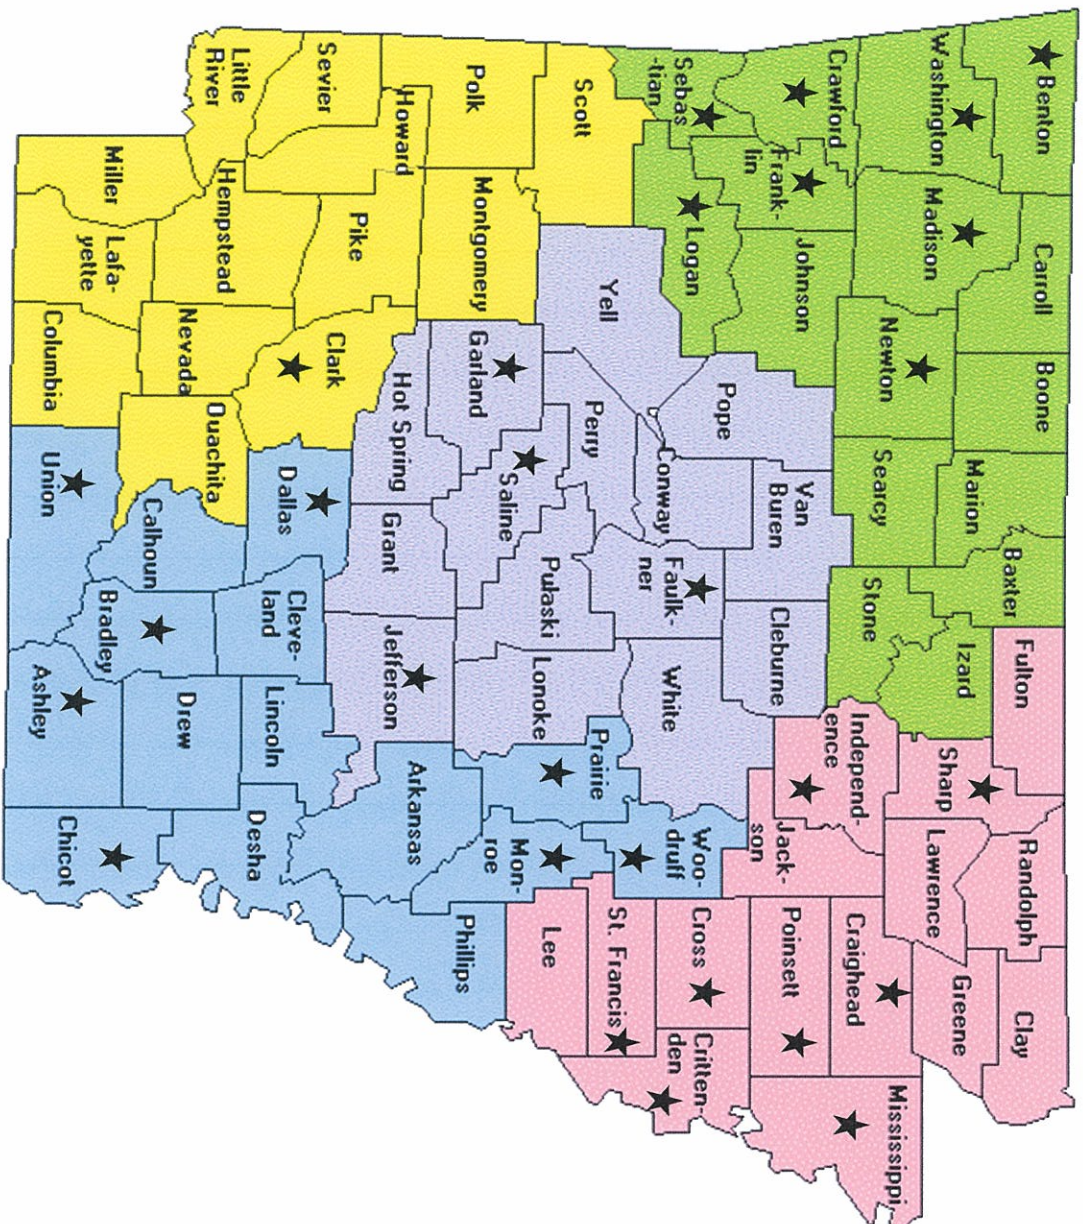

Dolly Parton Imagination Library Arkansas Regions

<u>Northwest</u> <u>Arkansas</u>	<u>Northeast</u> <u>Arkansas</u>	<u>Central</u> <u>Arkansas</u>	<u>Southeast</u> <u>Arkansas</u>	<u>Southwest</u> <u>Arkansas</u>
Baxter Benton Boone Carroll Crawford Franklin Izard Johnson Logan Madison Marion Newton Searcy Sebastian Stone Washington	Clay Crittenden Craighead Cross Fulton Greene Independence Jackson Lee Lawrence Mississippi Poinsett Randolph Sharp St. Francis	Cleburne Conway Faulkner Garland Grant Hot Spring Jefferson Lonoke Perry Pope Pulaski Saline Van Buren White Yell	Arkansas Ashley Bradley Calhoun Chicot Cleveland Dallas Desha Drew Lincoln Monroe Phillips Prairie Union Woodruff	Clark Columbia Hempstead Howard Lafayette Little River Miller Montgomery Nevada Ouachita Pike Polk Scott Sevier

★ Indicates Active Dolly Parton Imagination Affiliates (29 Counties are shipping books).

Dolly Parton Imagination Library Arkansas Regions

★ Indicates Active Dolly Parton Imagination Affiliates (29 Counties are shipping books).

Dolly Parton Imagination Library Arkansas Regions

Indicates Dolly Parton Imagination Library Affiliate Champions