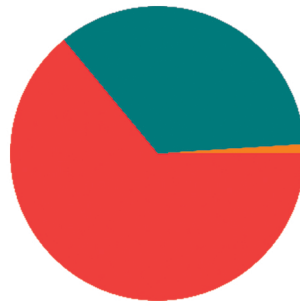

# Who makes up the 90th General Assembly, House of Representatives?

**100 Members**

**20%  
Women**

**80%  
Men**

**64 Republicans**

**35 Democrats**

**1 Independent**

**40 Freshmen**

Each member represents approx.  
**30,000 Arkansans.**

Arkansas's legislature is considered a part-time citizen legislature. Most House Members have full-time careers in addition to their legislative obligations. Members come from a wide range of professional backgrounds. Having a diverse membership helps the House of Representatives more effectively serve the people of Arkansas.