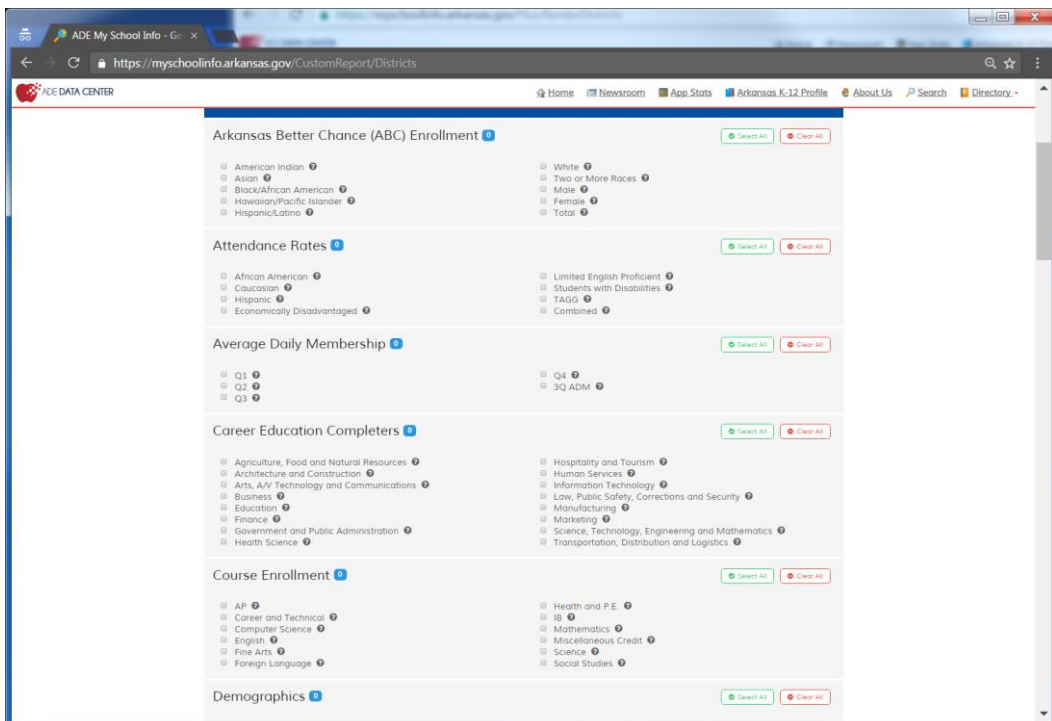

MY SCHOOL INFO

SEARCH • COMPARE • INFORM

- Information Available
 - General
 - Student Demographic
 - Course Enrollment
 - Staff
 - Finance
 - Student Achievement

The screenshot shows the 'ADE DATA CENTER' interface for 'ADE My School Info'. The main navigation bar includes 'Home', 'Newsroom', 'App Stats', 'Arkansas K-12 Profile', 'About Us', 'Search', and 'Directory'. The 'Finance' section is active, displaying a list of categories with expandable arrows and 'Select All'/'Clear All' buttons. The categories include: