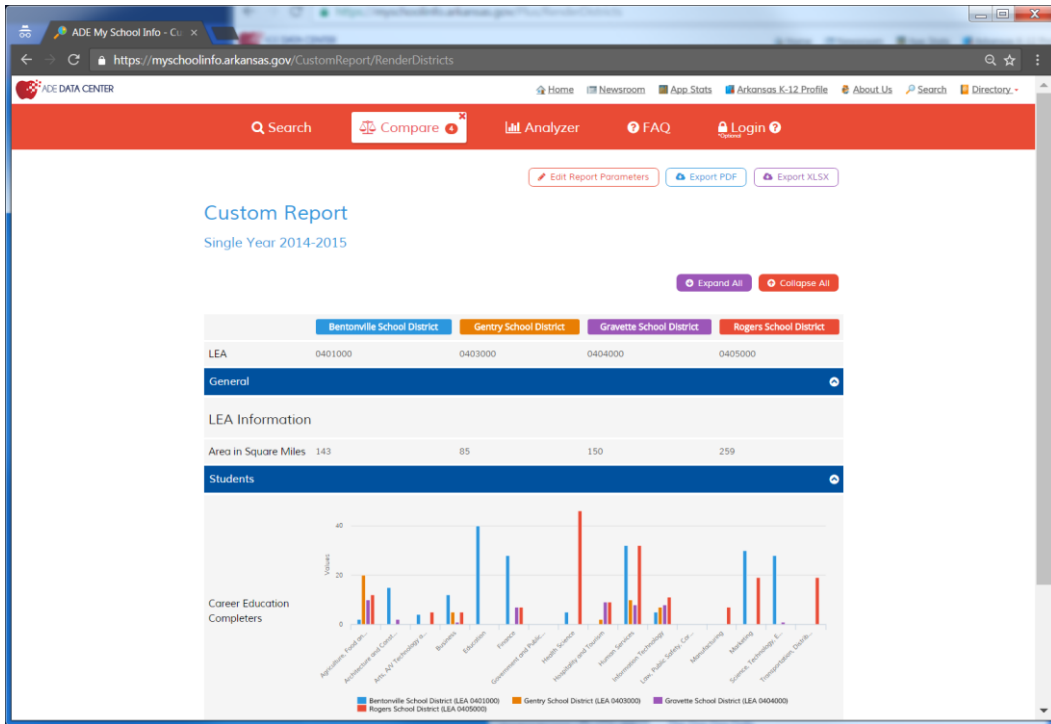

MY SCHOOL INFO
SEARCH • COMPARE • INFORM

- Export Options
  - PDF
  - Excel