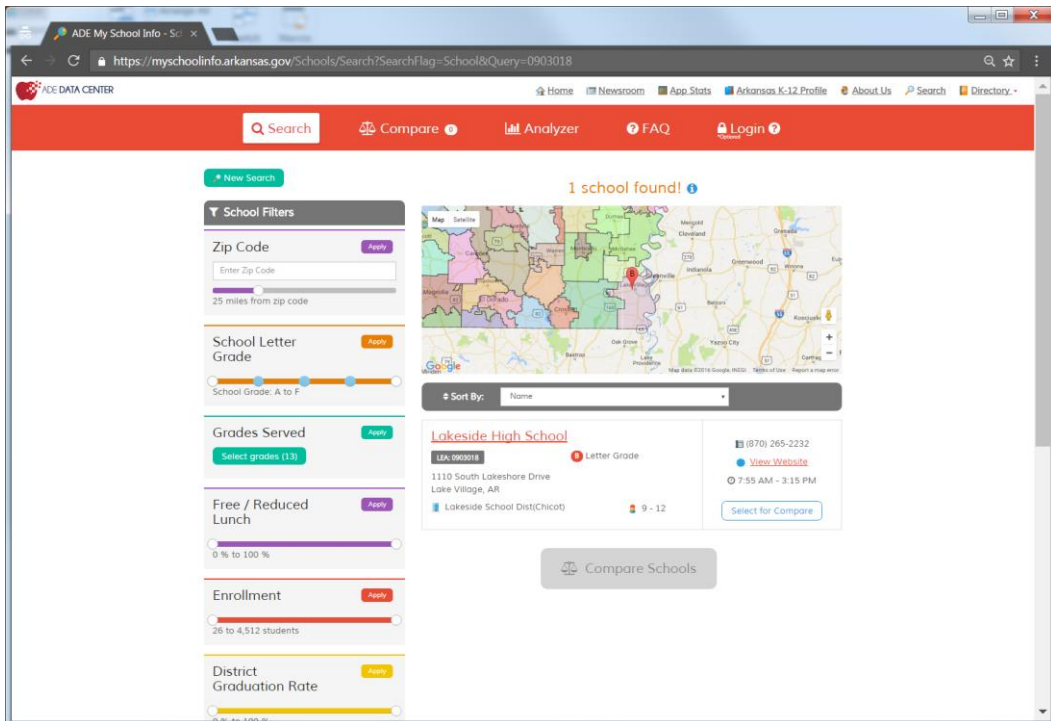

MY SCHOOL INFO

SEARCH • COMPARE • INFORM

<https://myschoolinfo.arkansas.gov>

My School Info allows the public to search and compare public schools and districts from across the State of Arkansas.

MY SCHOOL INFO

SEARCH • COMPARE • INFORM

- Search by:
 - Name
 - City
 - District
 - Zip Code
 - County
 - Arkansas Legislative District
 - Advanced Filters

13 districts found!

District Filters

- Zip Code:** 71913 (Apply)
- 25 miles from zip code
- Enrollment:** 44 to 23,164 students (Apply)
- District Graduation Rate:** 0% to 100% (Apply)
- Free / Reduced Lunch:** 0% to 100% (Apply)
- School Choice Participation:** Any (Apply)
- Composite ACT:** 0 to 36 (Apply)