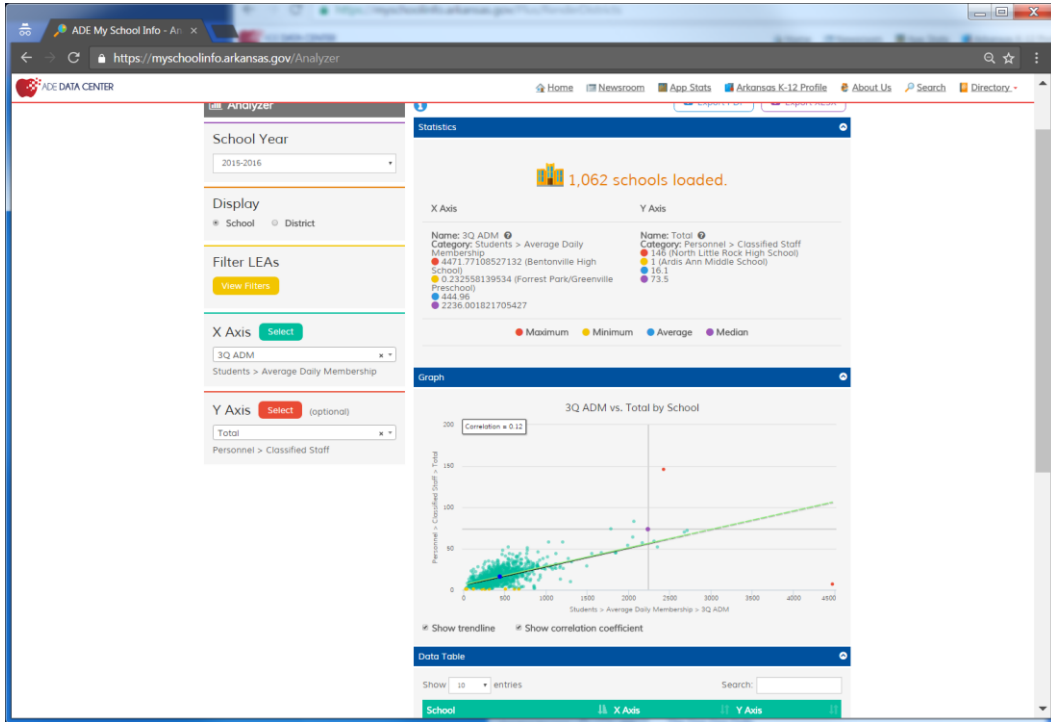

The screenshot shows the home page of the ADE My School Info website. At the top, there is a navigation menu with links for Home, Newsroom, App Stats, Arkansas K-12 Profile, About Us, Search, and Directory. Below the menu is a search bar and navigation buttons for Schools and Districts. A search input field contains the text 'Enter school/LEA'. The main content area features the 'MY SCHOOL INFO' logo with the tagline 'SEARCH • COMPARE • INFORM'. Below the logo, there is a brief description of the site's purpose: 'My School Info allows the public to search and compare public schools and districts from across the State of Arkansas. The data presented on this website is periodically updated and reflective of information submitted by schools and districts to the Arkansas Department of Education.' To the right of the text are three buttons: 'Arkansas State Information', 'District Statewide Reports', and 'School Statewide Reports'. At the bottom, there is a 'FEEDBACK' button and the Arkansas Department of Education logo and contact information.