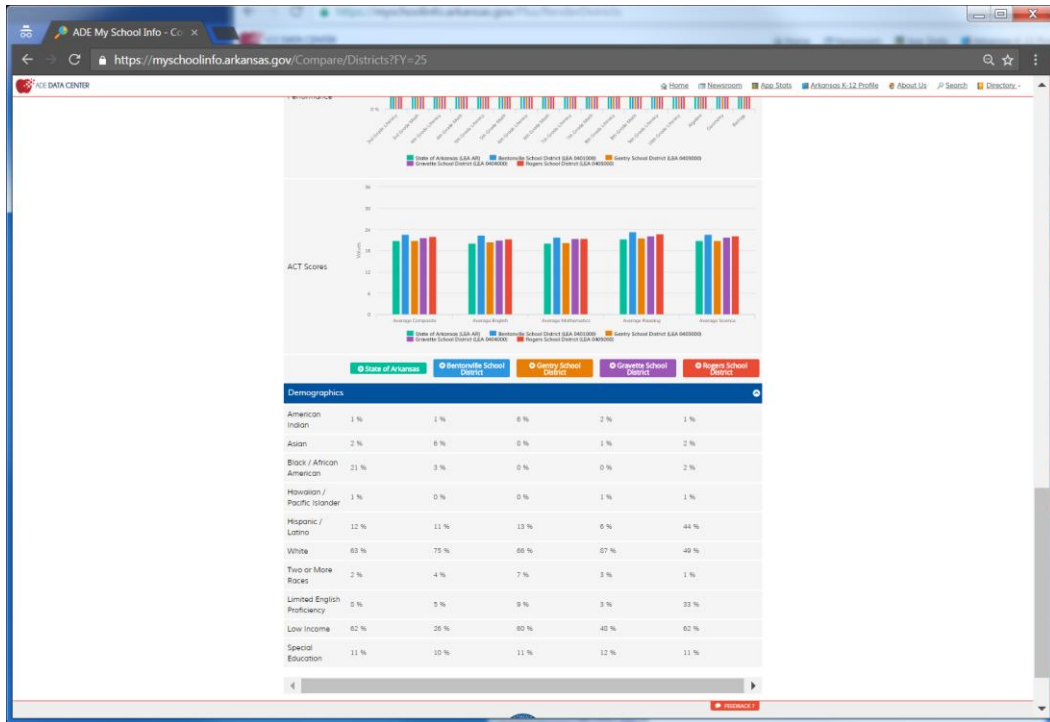

Statistics

Bar charts comparing the following metrics:

- District Graduation Rate:** Bentonville (~85%), Gentry (~80%), Gravette (~80%), Rogers (~80%), Siloam Springs (~80%)
- Free/Reduced Lunch:** Bentonville (~45%), Gentry (~45%), Gravette (~45%), Rogers (~45%), Siloam Springs (~45%)
- Enrollment per Student:** Bentonville (~16,080), Gentry (~1,446), Gravette (~1,039), Rogers (~15,077), Siloam Springs (~NA)
- Teacher Years Teaching Experience:** Bentonville (~100), Gentry (~100), Gravette (~100), Rogers (~100), Siloam Springs (~100)