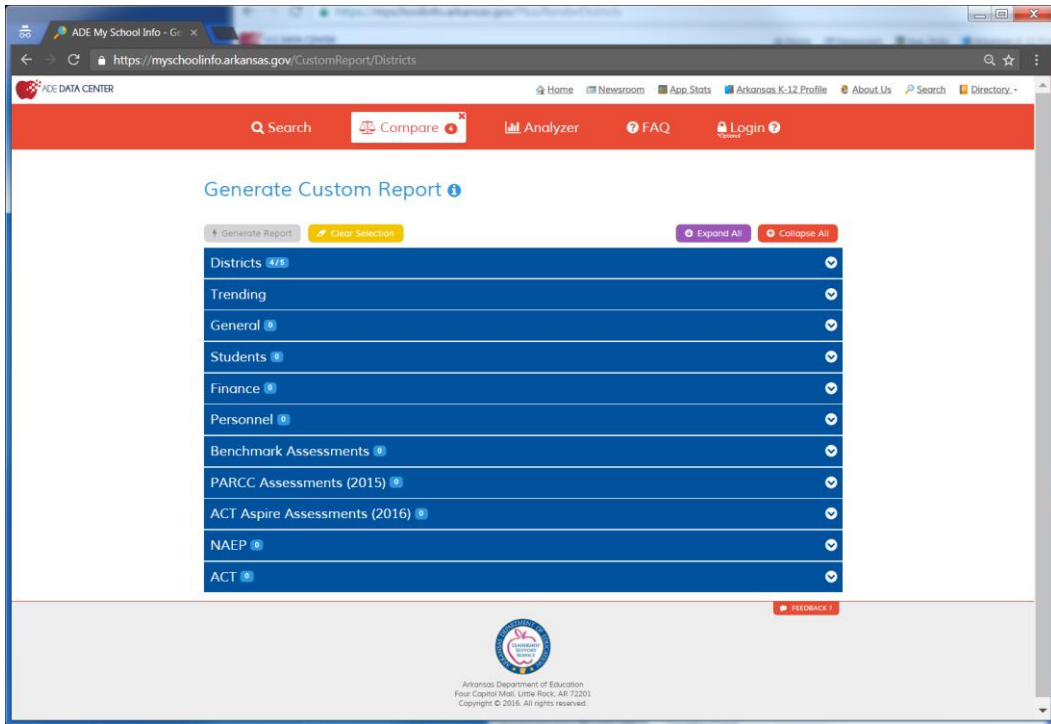

Statistics

Bar charts comparing the following metrics:

- District Graduation Rate:** Bentonville (~85%), Gentry (~80%), Gravette (~80%), Rogers (~80%), Siloam Springs (~80%)
- Free/Reduced Lunch:** Bentonville (~45%), Gentry (~45%), Gravette (~45%), Rogers (~45%), Siloam Springs (~45%)
- Enrollment per Student:** Bentonville (~16,080), Gentry (~1,446), Gravette (~1,039), Rogers (~15,077), Siloam Springs (~NA)
- Teacher Years Teaching Experience:** Bentonville (~100), Gentry (~100), Gravette (~100), Rogers (~100), Siloam Springs (~100)

MY SCHOOL INFO

SEARCH • COMPARE • INFORM

- Information Available
 - General
 - Student Demographic
 - Course Enrollment
 - Staff
 - Finance
 - Student Achievement

The screenshot shows the 'ADE DATA CENTER' interface for 'ADE My School Info'. The main navigation bar includes 'Home', 'Newsroom', 'App Stats', 'Arkansas K-12 Profile', 'About Us', 'Search', and 'Directory'. The 'Finance' section is active, displaying a list of categories with expandable arrows and 'Select All'/'Clear All' buttons. The categories include: