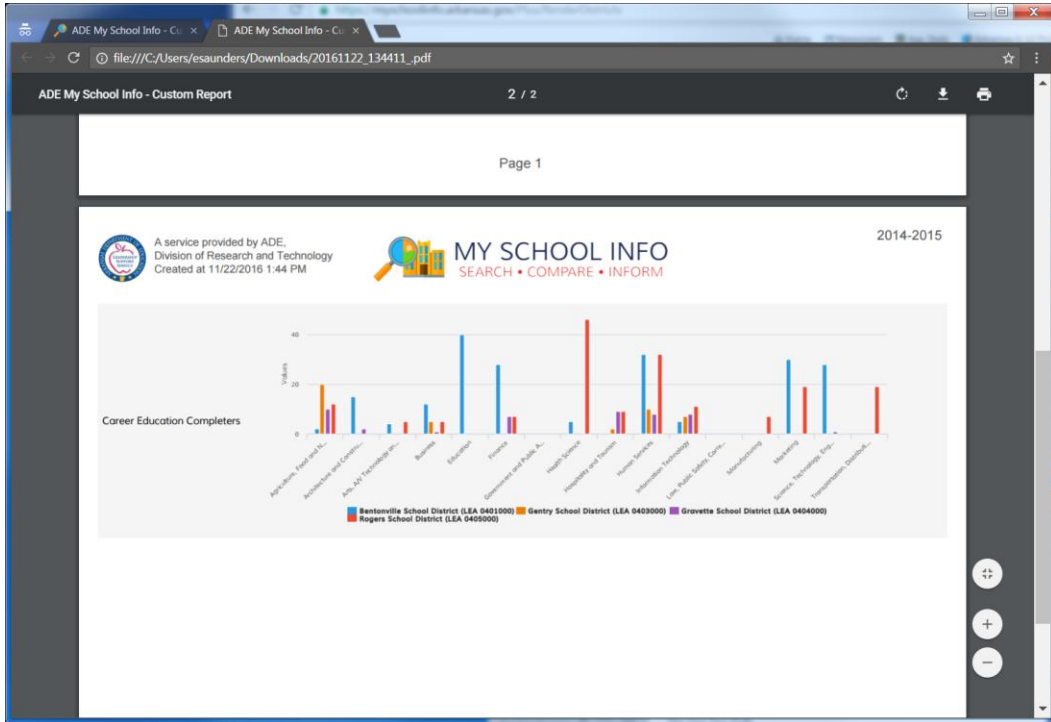

ADE DATA CENTER

Home Newsroom App Stats Arkansas K-12 Profile About Us Search Directory

Search Compare Analyzer FAQ Login

Analyzer

School Year: 2015-2016

Display: School District

Filter LEAs: View Filters

X Axis: Select

Y Axis: Select (optional)

Export PDF Export XLSX

Statistics

1,062 schools loaded.

X Axis: Name: No variable chosen. Category: N/A

Y Axis: Name: No variable chosen. Category: N/A

Maximum Minimum Average Median

Graph

No data to display

Data Table

Show 10 entries Search: