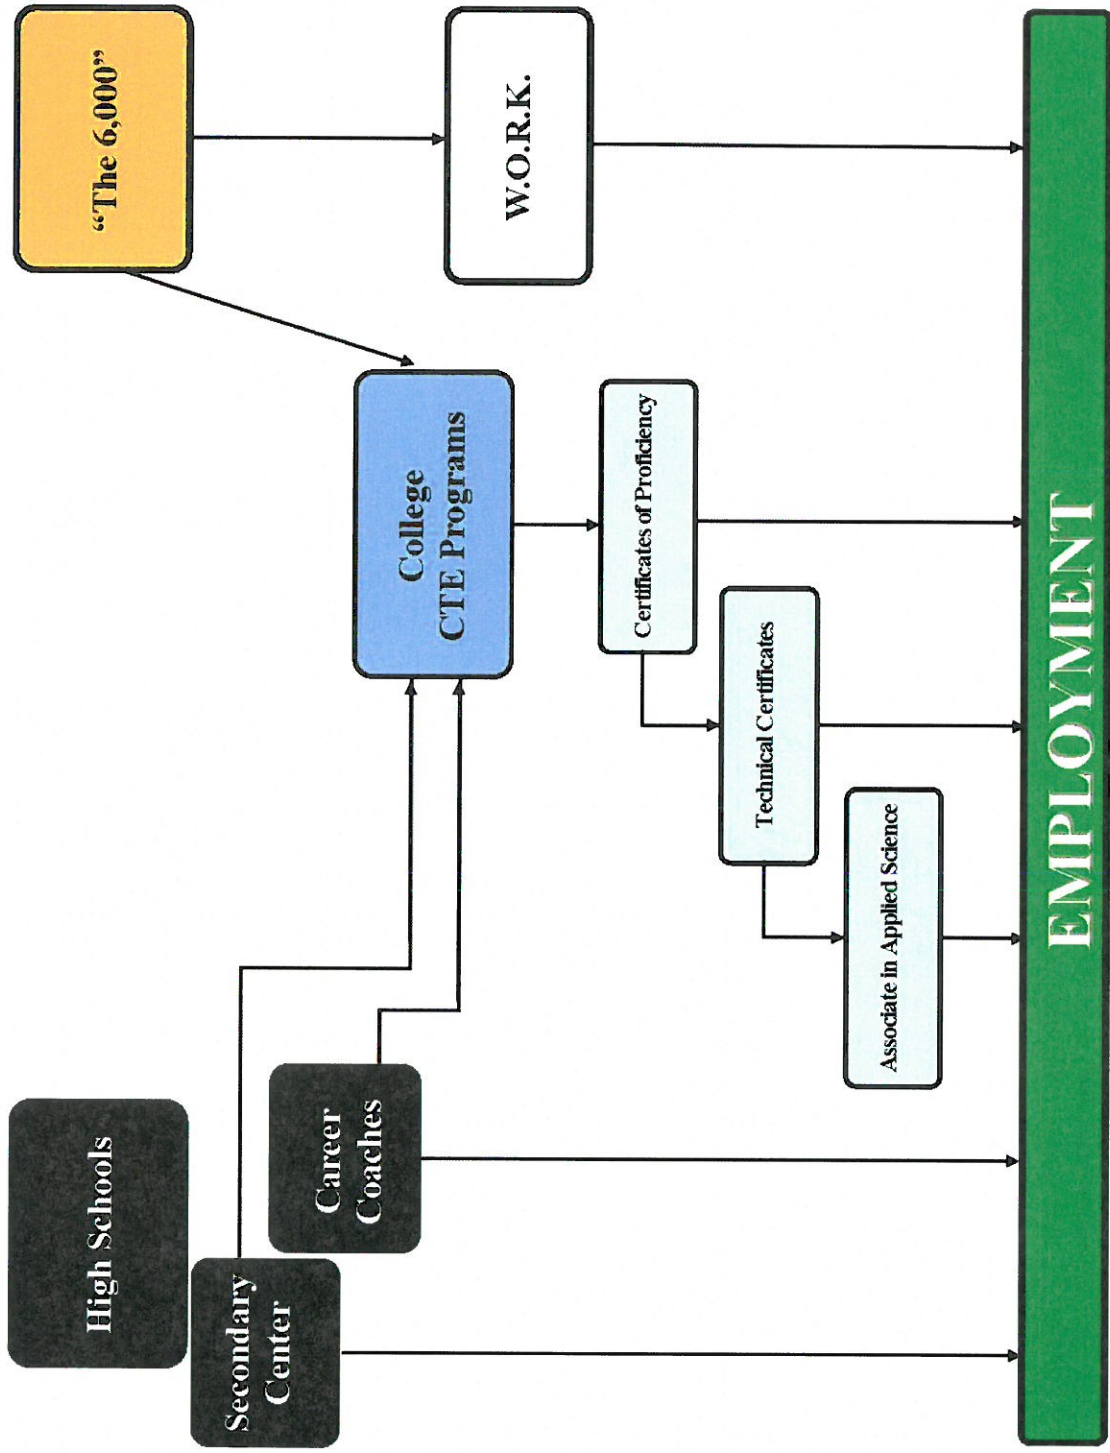

WORKFORCE DEVELOPMENT BLUEPRINT