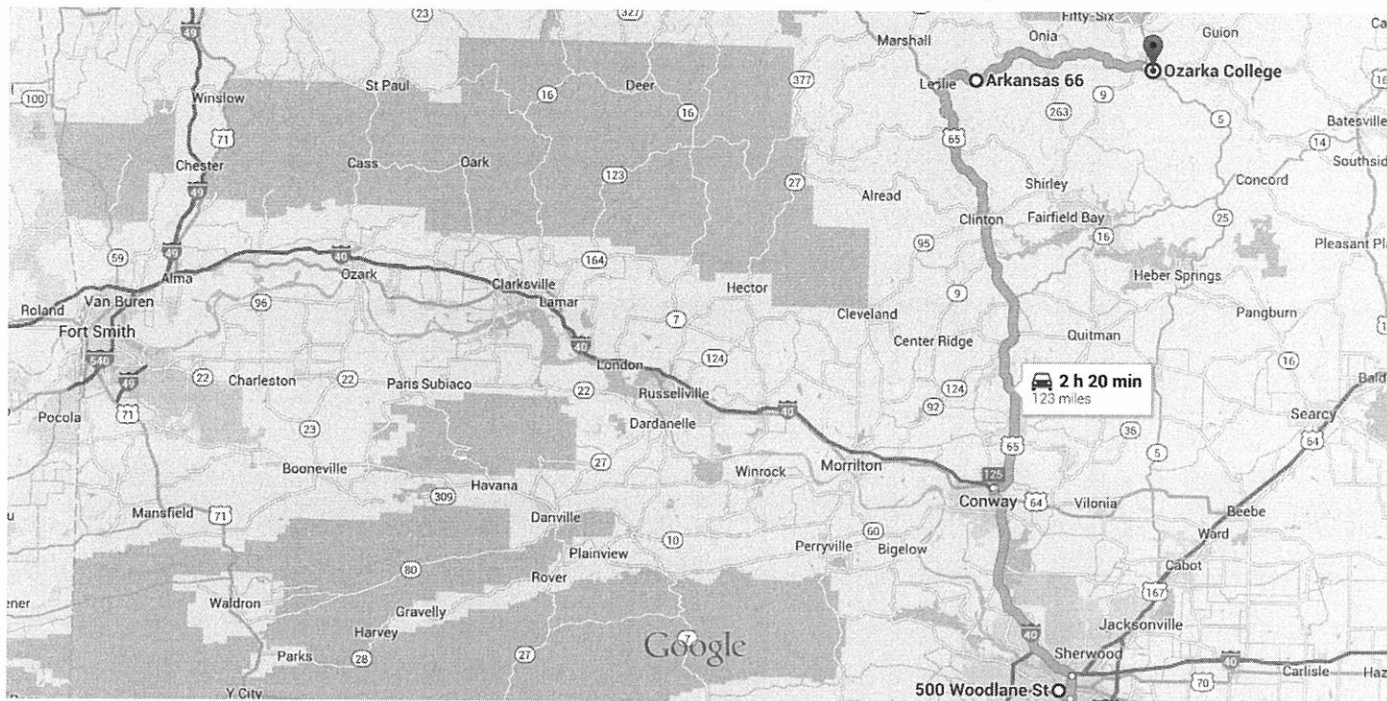

Capitol to Ozarka College

Google

500 Woodlane St, Little Rock, AR 72201 to Ozarka College

Drive 123 miles, 2 h 20 min

STATE CAPITOL TO OZARKA COLLEGE, MT. VIEW

Map data ©2015 Google 10 mi

500 Woodlane St

Little Rock, AR 72201

Get on I-630 E

- 0.4 mi / 2 min
- ↑ 1. Head south on Woodlane St toward W Capitol Ave
  0.1 mi
- ↑ 2. Continue onto Doctor M.L.K. Jr Dr/M L King
  476 ft
- ↑ 3. Turn left to merge onto I-630 E
  0.1 mi