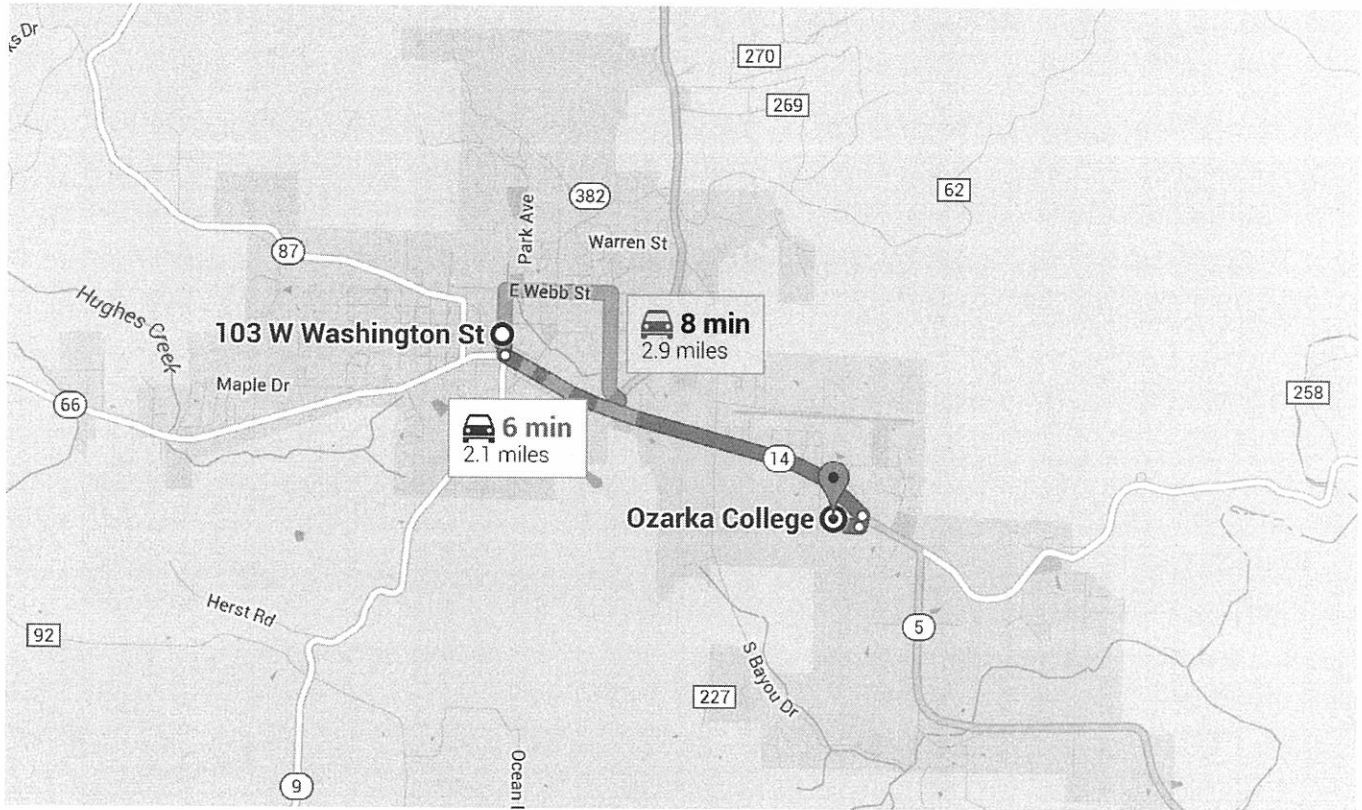

Pinewoods Cabins to Ozarka College

Directions from 103 W Washington St to 1800 College Dr

Google Google

103 W Washington St

Mountain View, AR 72560

↑ Head east on W Washington St toward N Peabody Ave

49 ft

↘ Turn right at the 1st cross street onto N Peabody Ave

302 ft

↙ Turn left at the 1st cross street onto E Main St

1.9 mi

↘ Turn right onto Meadow View Dr

302 ft

↘ Turn right onto College Dr

0.1 mi