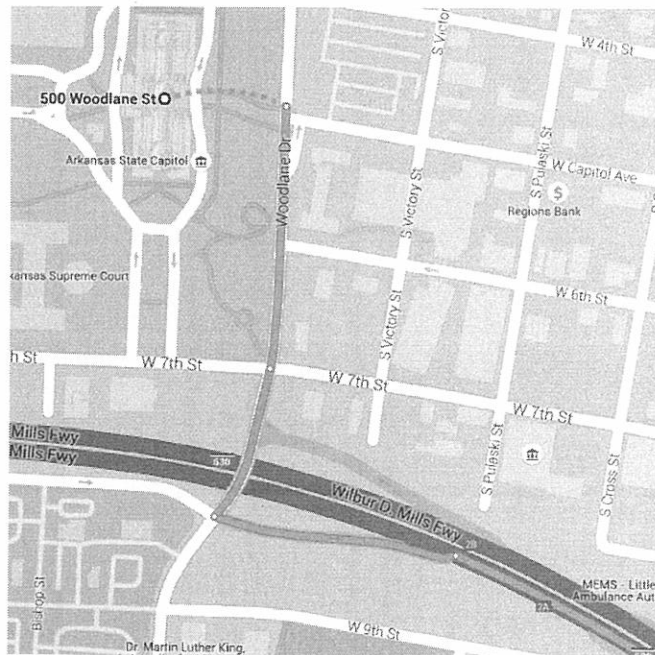

# Capitol to Ozarka College

Google

500 Woodlane St, Little Rock, AR 72201 to Ozarka College

Drive 123 miles, 2 h 20 min

STATE CAPITOL TO OZARKA COLLEGE, MT. VIEW

Map data ©2015 Google 10 mi

## 500 Woodlane St

Little Rock, AR 72201

Get on I-630 E

- 0.4 mi / 2 min
- ↑ 1. Head south on Woodlane St toward W Capitol Ave  
0.1 mi
- ↑ 2. Continue onto Doctor M.L.K. Jr Dr/M L King  
476 ft
- ↑ 3. Turn left to merge onto I-630 E  
0.1 mi

Follow I-40 W/US-65 N to AR-66 E/Oak St in Wileys Cove

90.1 mi / 1 h 37 min

- ▲ 4. Merge onto I-630 E 1.4 mi
- ↘ 5. Use any lane to take exit 139A-139B to merge onto I-30 E toward N Little Rock 3.1 mi
- ↙ 6. Use the left lane to take the Interstate 40 W exit 0.3 mi
- ↶ 7. Keep left, follow signs for I-40 W/Fort Smith/US-65 N and merge onto I-40 W/US-65 N 27.7 mi
- ↘ 8. Take exit 125 for US-65 N toward U.S. 65B S/Conway /Greenbrier/Harrison 0.3 mi
- ↗ 9. Keep right at the fork, follow signs for US-65 N and merge onto US-65 N/Skyline Dr 0.3 mi
- ↑ 10. Continue straight onto US-65 N/Hwy 65 S/Skyline Dr 57.0 mi
  - ⓘ Continue to follow US-65 N/Hwy 65 S

Drive to AR-66 E in Oxley

5.9 mi / 8 min

- ↘ 11. Turn right onto AR-66 E/Oak St 0.2 mi
  - ↘ 12. Turn right onto Main St 358 ft
  - ↶ 13. Turn left at the 1st cross street onto AR-66 E/Walnut St 5.7 mi
    - ⓘ Continue to follow AR-66 E
- 96.5 mi / 1 h 46 min