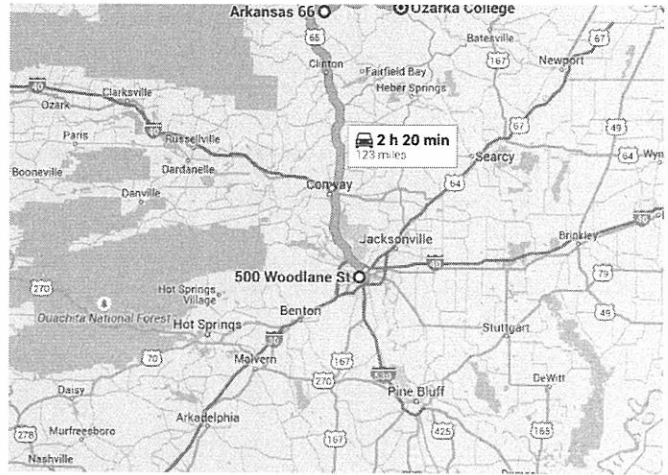

## 500 Woodlane St

Little Rock, AR 72201

Get on I-630 E

- 0.4 mi / 2 min
- ↑ 1. Head south on Woodlane St toward W Capitol Ave  
0.1 mi
- ↑ 2. Continue onto Doctor M.L.K. Jr Dr/M L King  
476 ft
- ↑ 3. Turn left to merge onto I-630 E  
0.1 mi

Follow I-40 W/US-65 N to AR-66 E/Oak St in Wileys Cove

90.1 mi / 1 h 37 min

- ▲ 4. Merge onto I-630 E 1.4 mi
- ↘ 5. Use any lane to take exit 139A-139B to merge onto I-30 E toward N Little Rock 3.1 mi
- ↙ 6. Use the left lane to take the Interstate 40 W exit 0.3 mi
- ↶ 7. Keep left, follow signs for I-40 W/Fort Smith/US-65 N and merge onto I-40 W/US-65 N 27.7 mi
- ↘ 8. Take exit 125 for US-65 N toward U.S. 65B S/Conway /Greenbrier/Harrison 0.3 mi
- ↗ 9. Keep right at the fork, follow signs for US-65 N and merge onto US-65 N/Skyline Dr 0.3 mi
- ↑ 10. Continue straight onto US-65 N/Hwy 65 S/Skyline Dr 57.0 mi
  - ⓘ Continue to follow US-65 N/Hwy 65 S

Drive to AR-66 E in Oxley

5.9 mi / 8 min

- ↘ 11. Turn right onto AR-66 E/Oak St 0.2 mi
  - ↘ 12. Turn right onto Main St 358 ft
  - ↶ 13. Turn left at the 1st cross street onto AR-66 E/Walnut St 5.7 mi
    - ⓘ Continue to follow AR-66 E
- 96.5 mi / 1 h 46 min

### Stone County Ironworks

408 Ironworks Drive, Mountain View, AR 72560

These directions are for planning purposes only. You may find that construction projects, traffic, weather, or other events may cause conditions to differ from the map results, and you should plan your route accordingly. You must obey all signs or notices regarding your route.