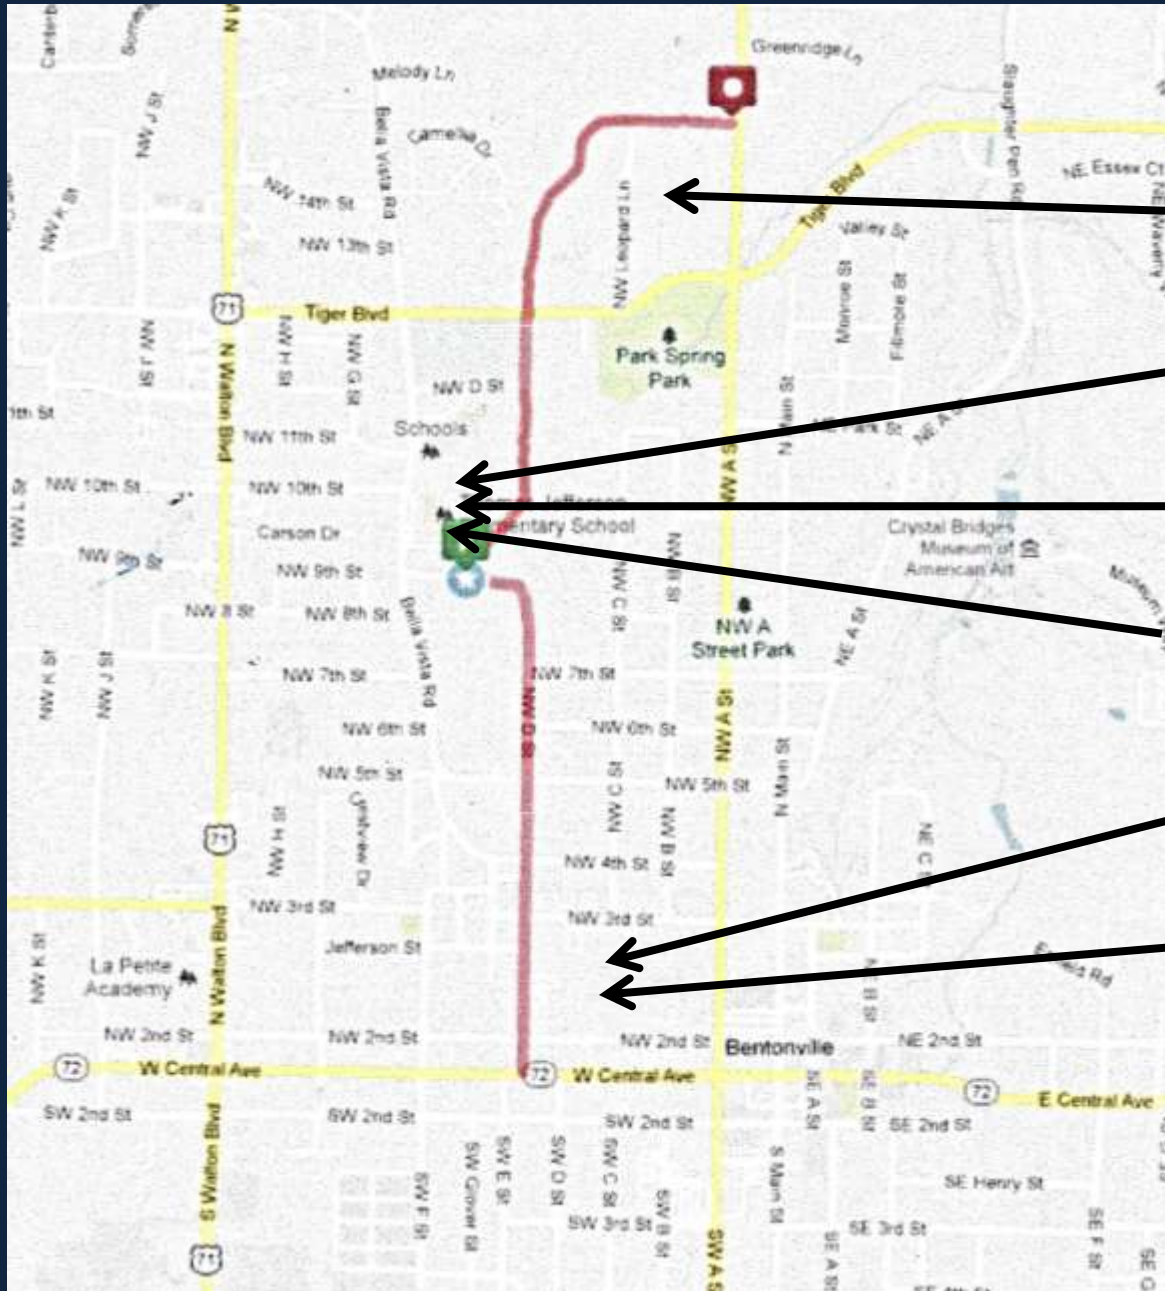

**Bentonville Fitness  
Center**

**1162 Lincoln students**

**570 Thomas J. students**

**792 Gifted Talented students**

**568 Sugar Creek students**

**631 Old High students**

**601 RE Baker students**

**4324 students affected**