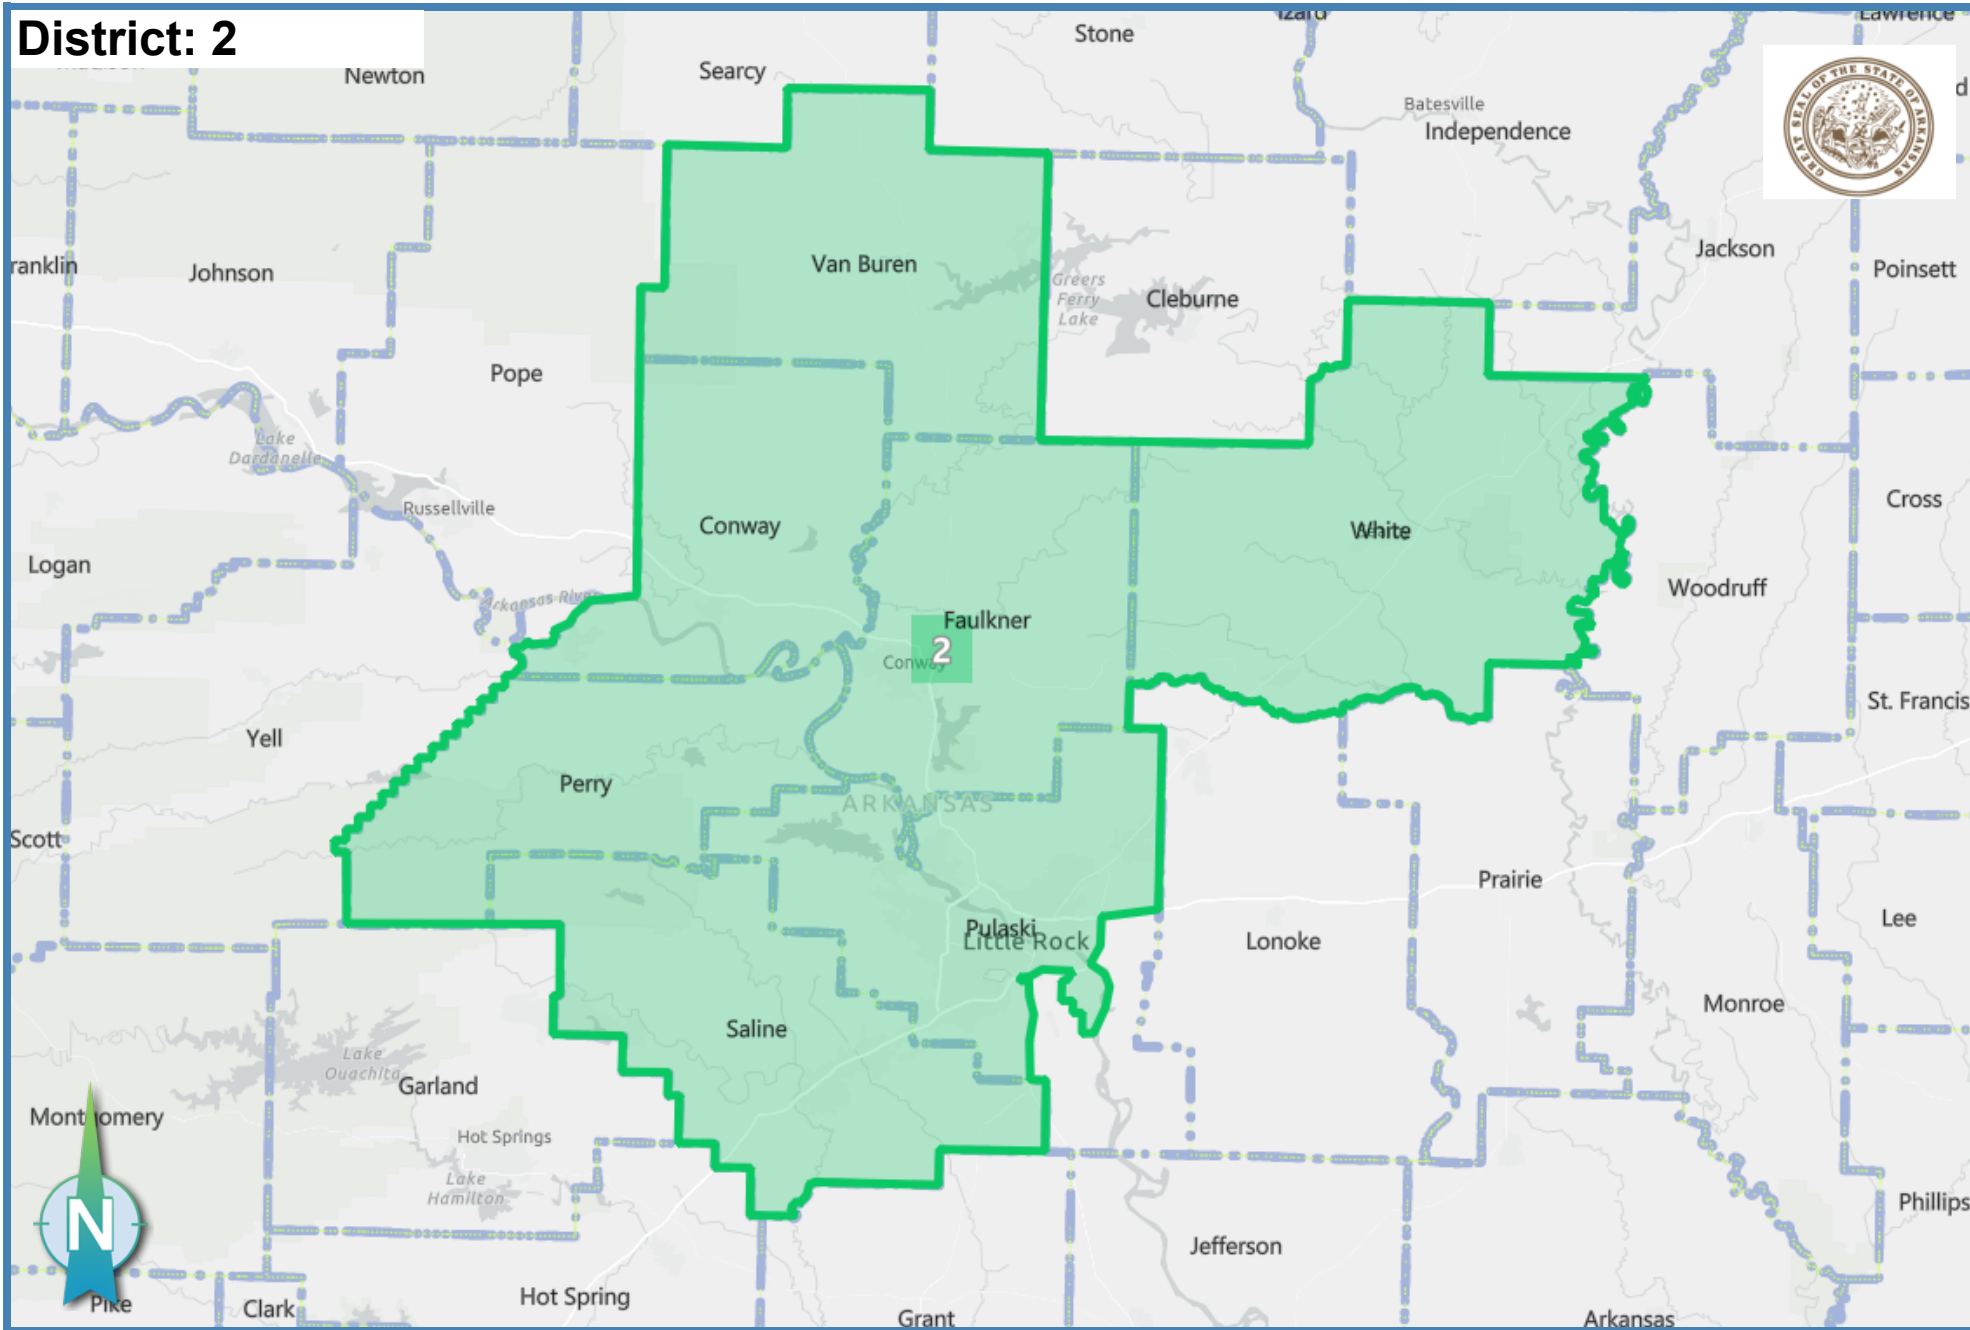

Congressional Plan HB 1971- Rep. Speaks 1

AutoBound Edge MAP - Based on: 2020 Census Geography, 2010 PL94-171

Map Date: 9/27/2021 6:07:03 PM Last Edit:9/27/2021 5:59:35 PM

Table of Contents

District: 1	2
District: 2	3
District: 3	4
District: 4	5

District: 1

Ideal Population: 752,881

Deviation: 0.37 %

Total Population: 755,667

Based on: 2020 Census Geography, 2010 PL94-171

District: 2

Ideal Population: 752,881

Deviation: 0.78 %

Total Population: 758,731

Based on: 2020 Census Geography, 2010 PL94-171

District: 3

Ideal Population: 752,881

Deviation: -0.86 %

Total Population: **746,396**

Based on: 2020 Census Geography, 2010 PL94-171

District: 4

Ideal Population: 752,881

Deviation: -0.29 %

Total Population: 750,730

Based on: 2020 Census Geography, 2010 PL94-171