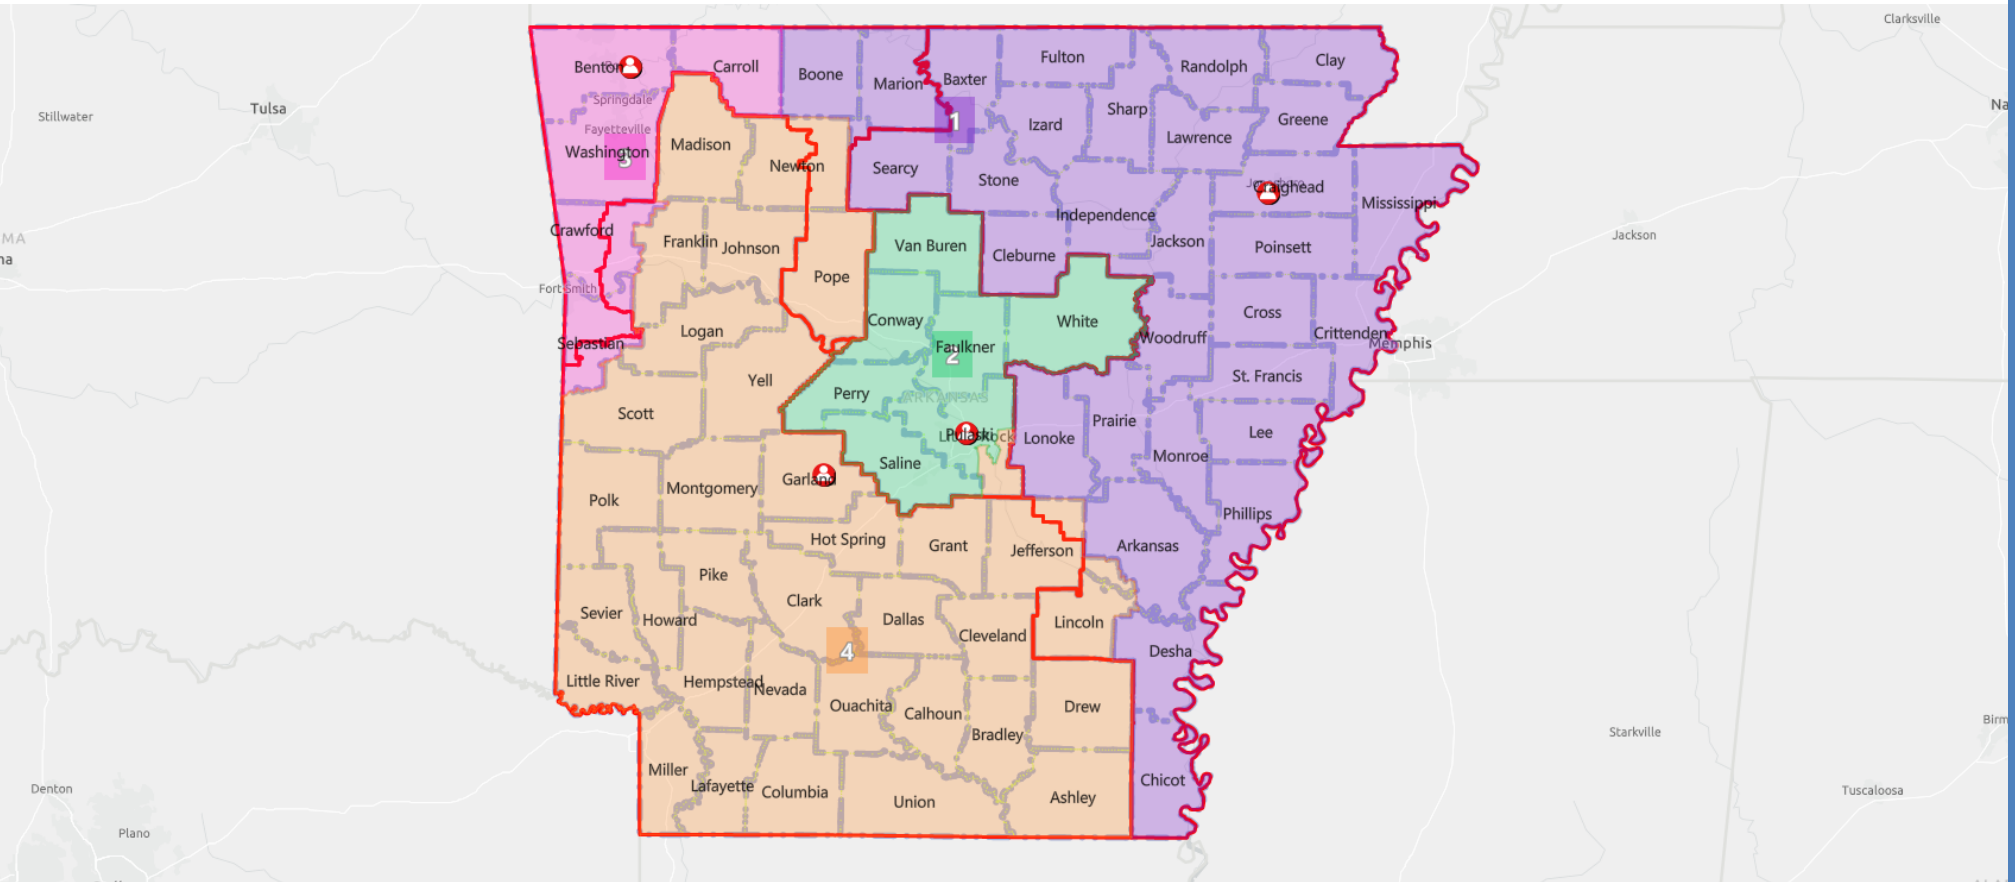

Congressional Plan HB 1971- Rep. Speaks 1

AutoBound Edge MAP - Based on: 2020 Census Geography, 2010 PL94-171

Map Date: 9/27/2021 6:07:03 PM Last Edit:9/27/2021 5:59:35 PM

Table of Contents

District: 1	2
District: 2	3
District: 3	4
District: 4	5

District: 1

Ideal Population: 752,881

Deviation: 0.37 %

Total Population: 755,667

Based on: 2020 Census Geography, 2010 PL94-171

District: 2

Ideal Population: 752,881

Deviation: 0.78 %

Total Population: 758,731

Based on: 2020 Census Geography, 2010 PL94-171

District: 3

Ideal Population: 752,881

Deviation: -0.86 %

Total Population: **746,396**

Based on: 2020 Census Geography, 2010 PL94-171

District: 4

Ideal Population: 752,881

Deviation: -0.29 %

Total Population: 750,730

Based on: 2020 Census Geography, 2010 PL94-171