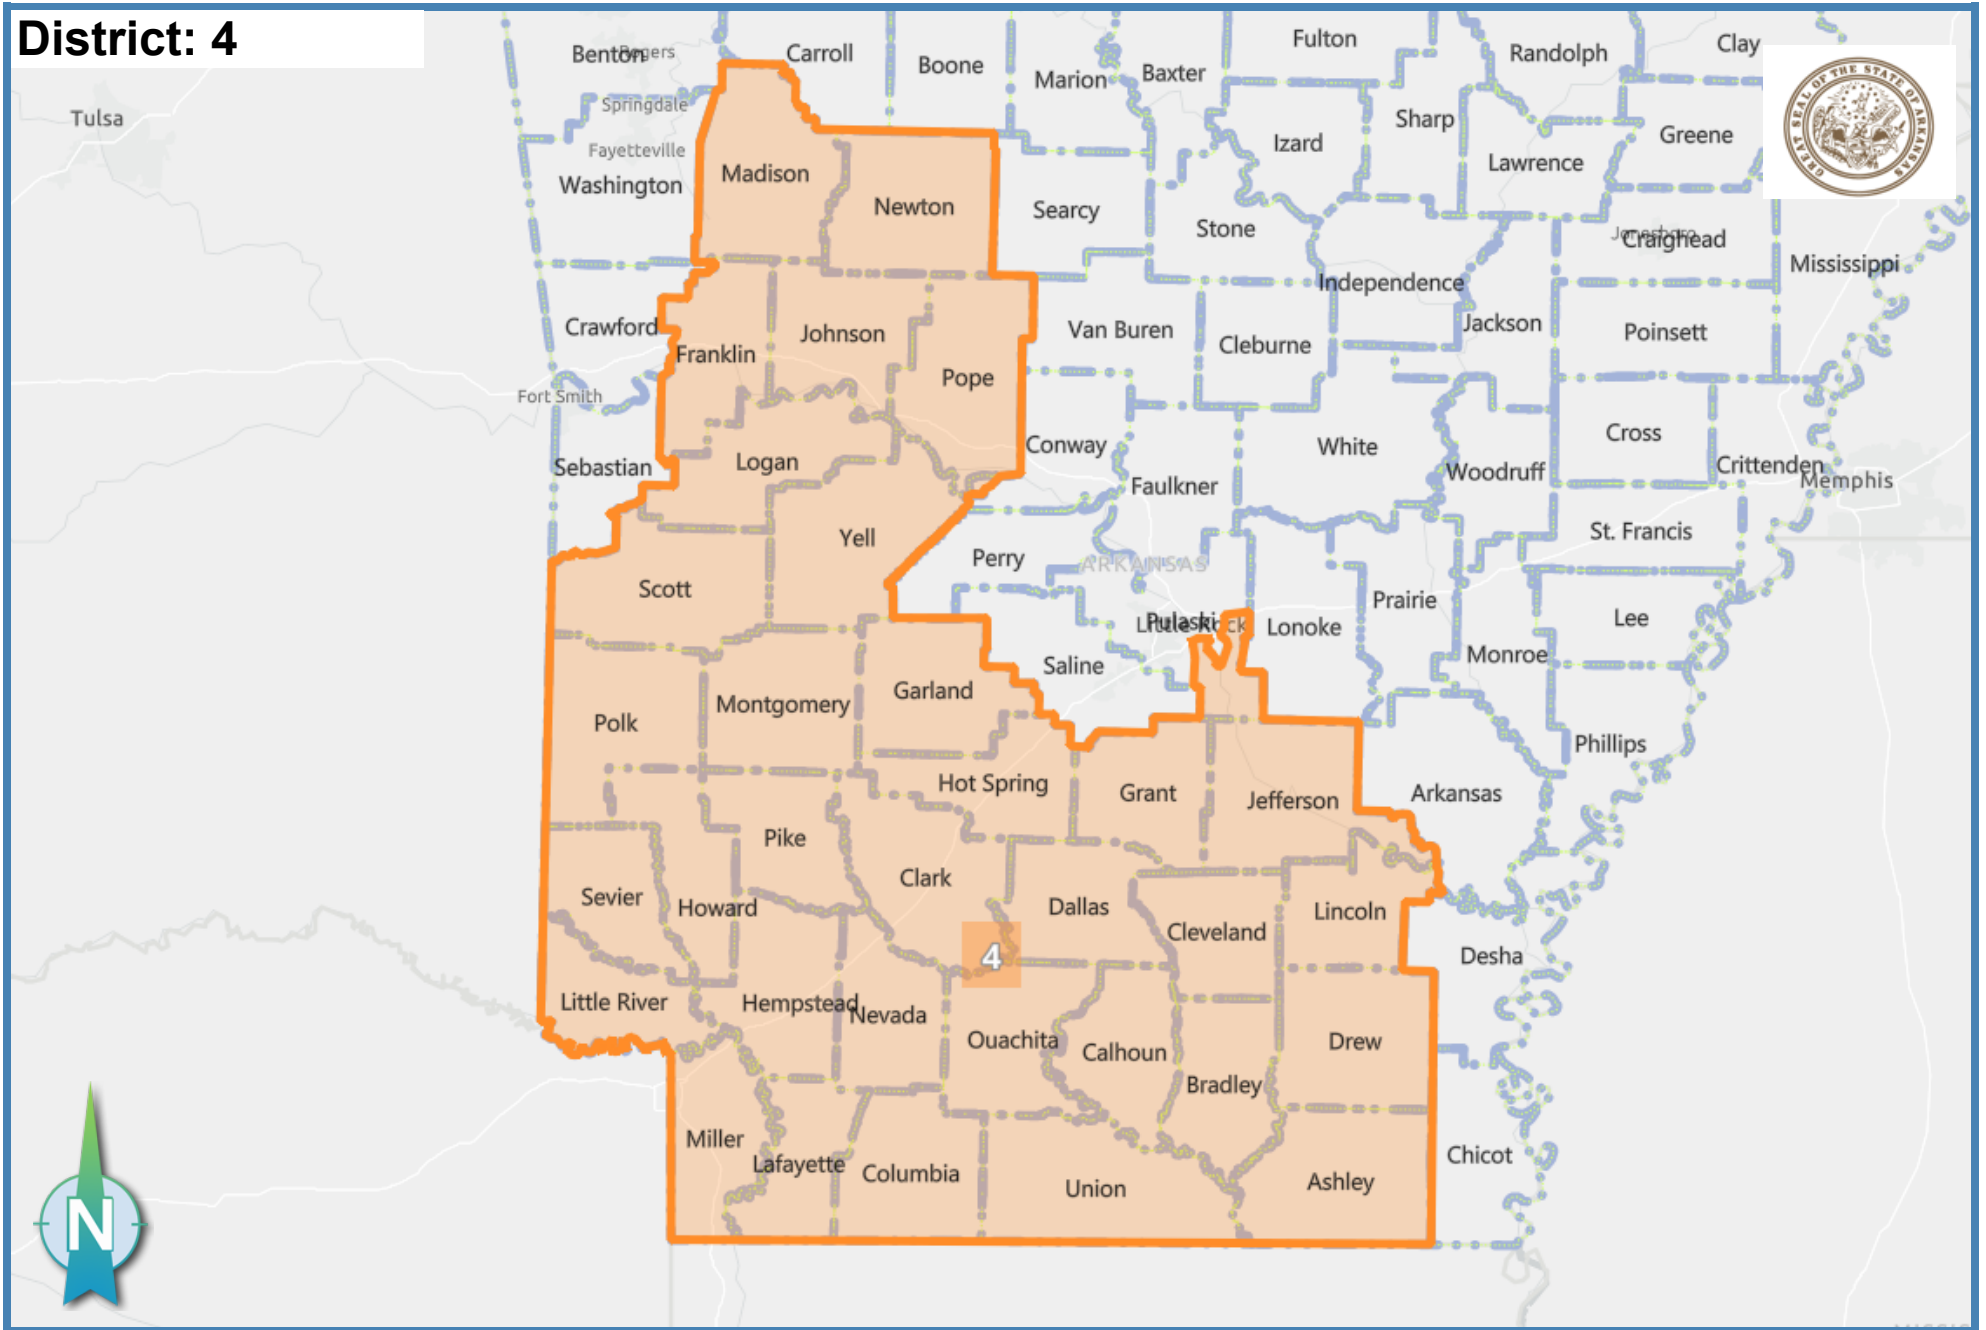

District: 1

Ideal Population: 752,881

Deviation: 0.37 %

Total Population: 755,667

Based on: 2020 Census Geography, 2010 PL94-171

District: 2

Ideal Population: 752,881

Deviation: 0.78 %

Total Population: 758,731

Based on: 2020 Census Geography, 2010 PL94-171

District: 3

Ideal Population: 752,881

Deviation: -0.86 %

Total Population: **746,396**

Based on: 2020 Census Geography, 2010 PL94-171

District: 4

Ideal Population: 752,881

Deviation: -0.29 %

Total Population: 750,730

Based on: 2020 Census Geography, 2010 PL94-171