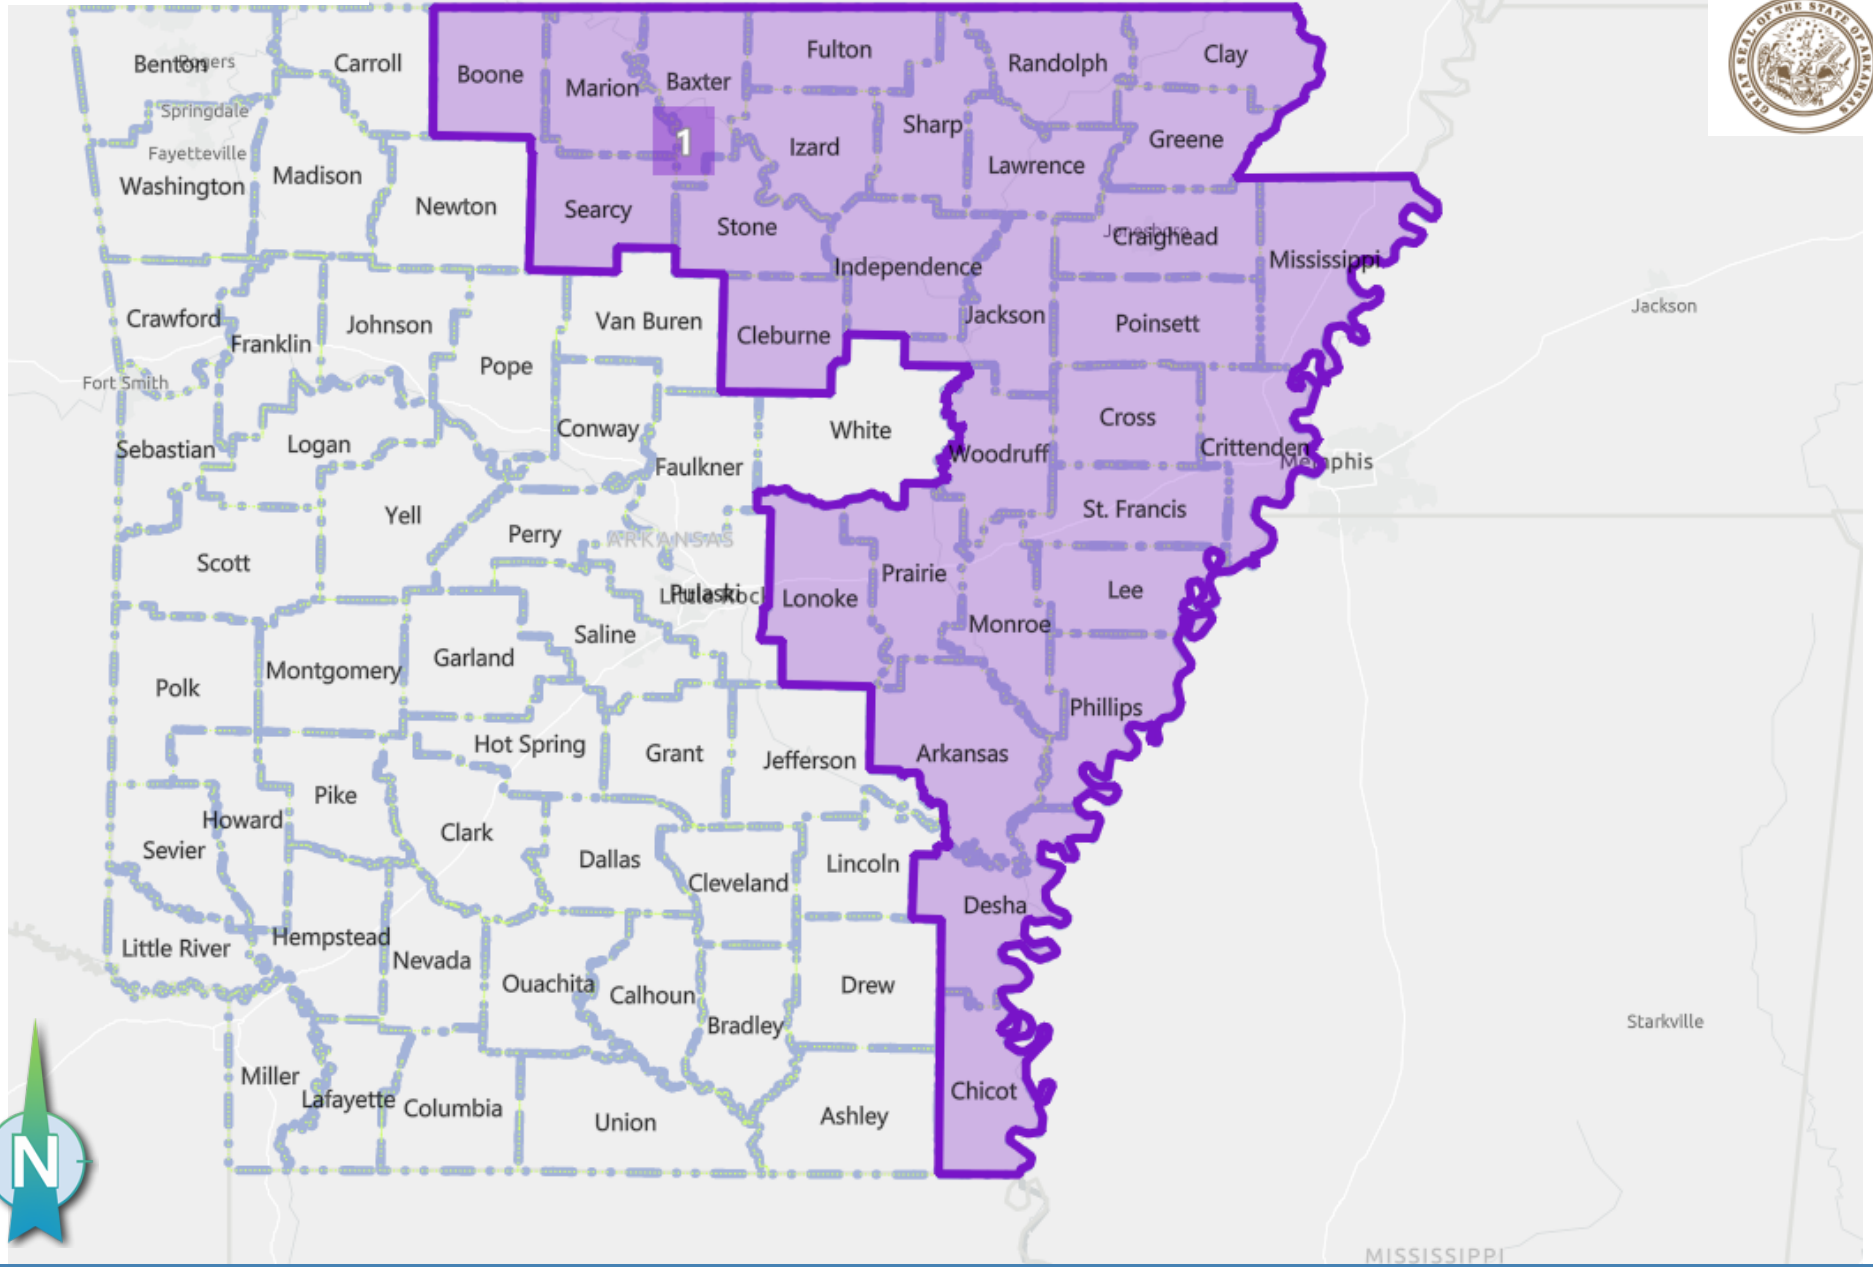

Congressional Plan HB 1971- Rep. Speaks 1

AutoBound Edge MAP - Based on: 2020 Census Geography, 2010 PL94-171

Map Date: 9/27/2021 6:07:03 PM Last Edit:9/27/2021 5:59:35 PM

Table of Contents

District: 1	2
District: 2	3
District: 3	4
District: 4	5

District: 1

Ideal Population: 752,881

Deviation: 0.37 %

Total Population: 755,667

Based on: 2020 Census Geography, 2010 PL94-171

District: 2

Ideal Population: 752,881

Deviation: 0.78 %

Total Population: 758,731

Based on: 2020 Census Geography, 2010 PL94-171

District: 3

Ideal Population: 752,881

Deviation: -0.86 %

Total Population: **746,396**

Based on: 2020 Census Geography, 2010 PL94-171

District: 4

Ideal Population: 752,881

Deviation: -0.29 %

Total Population: 750,730

Based on: 2020 Census Geography, 2010 PL94-171