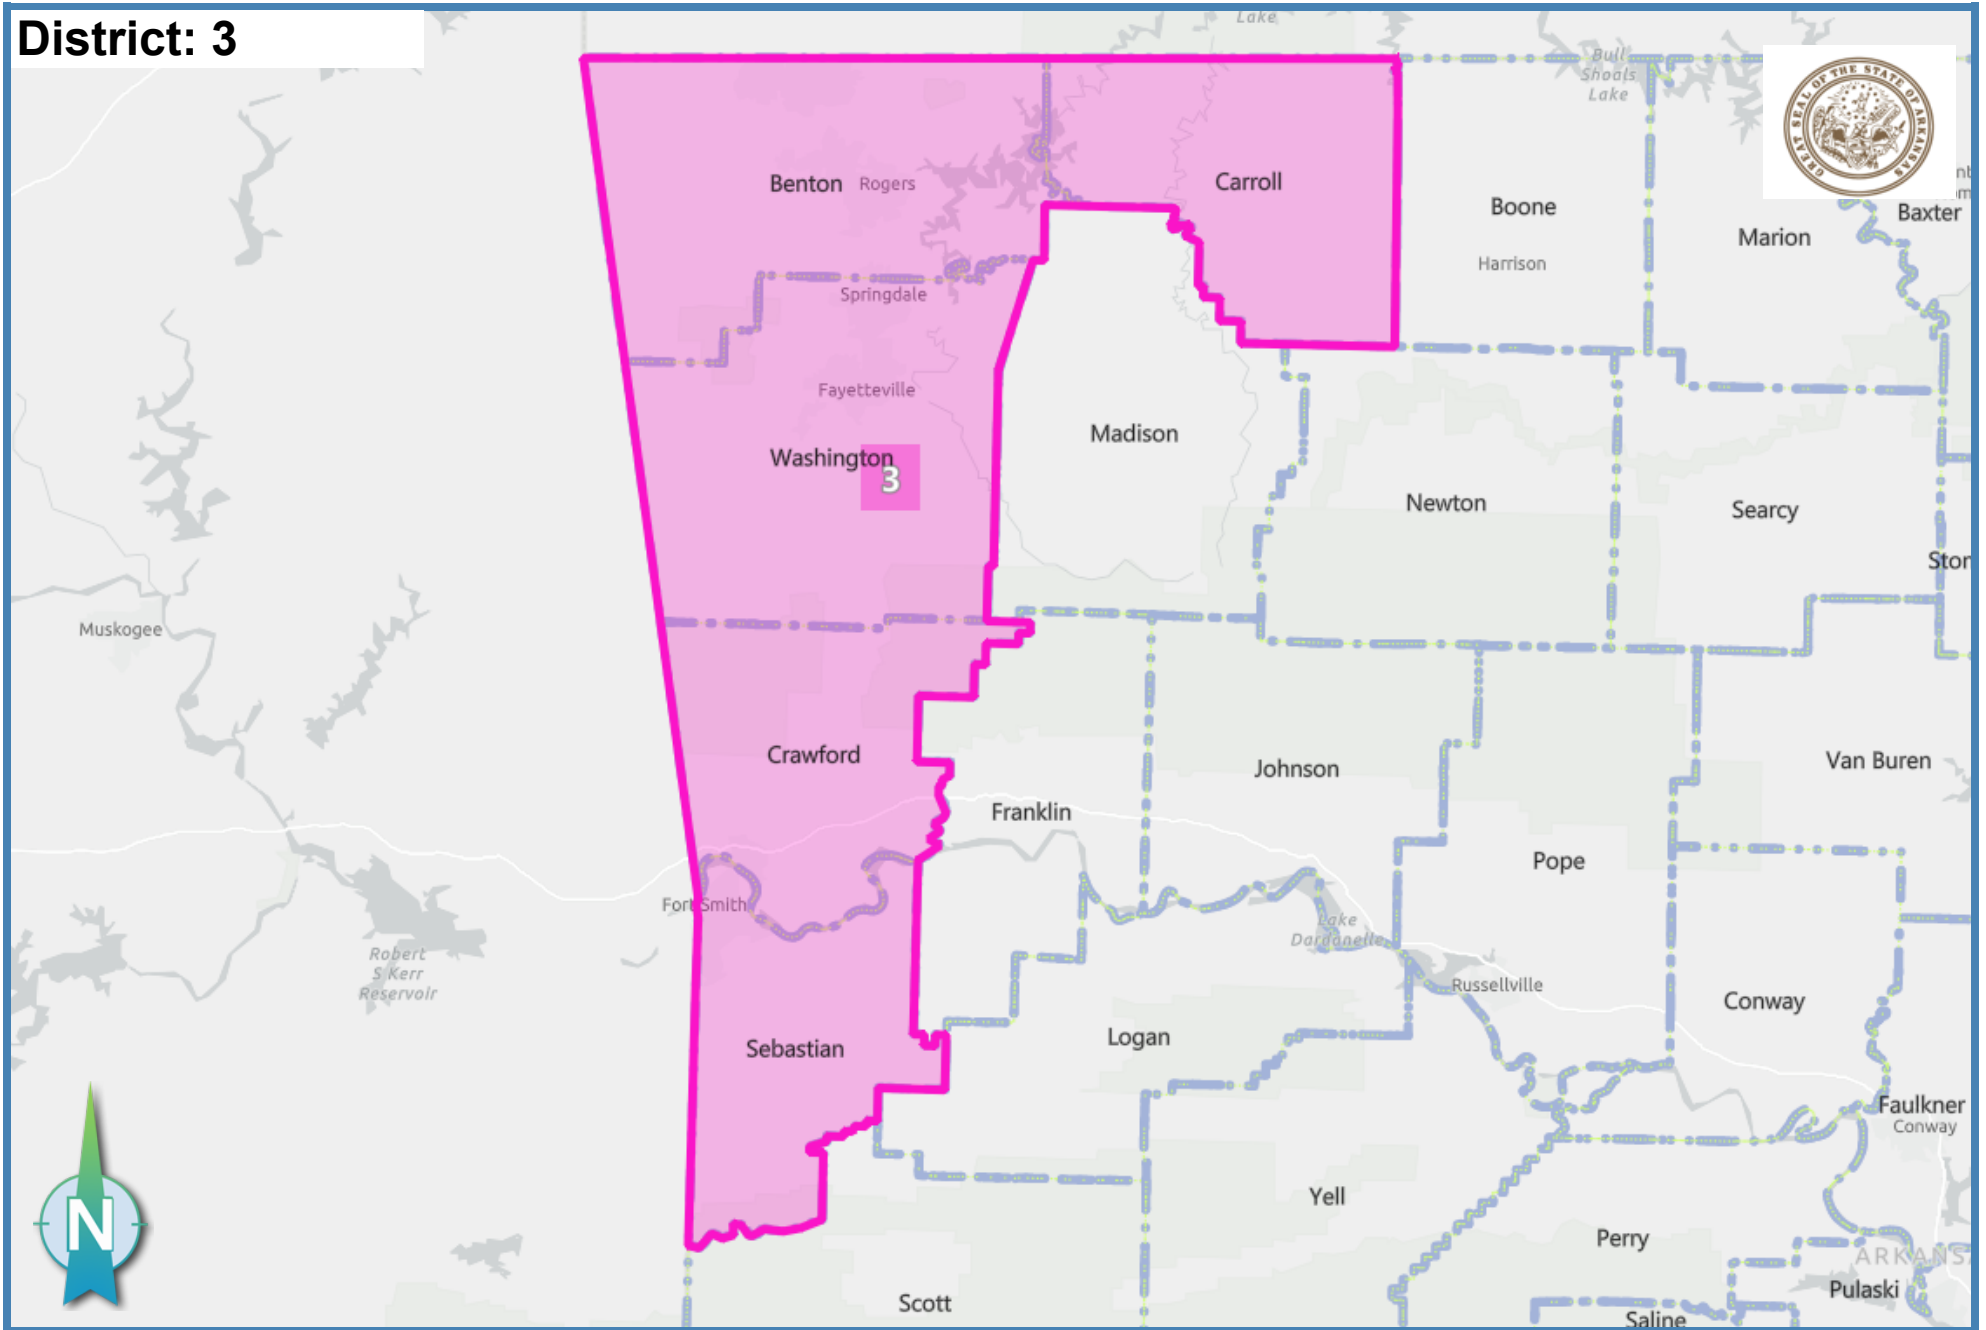

District: 1

Ideal Population: 752,881

Deviation: 0.37 %

Total Population: 755,667

Based on: 2020 Census Geography, 2010 PL94-171

District: 2

Ideal Population: 752,881

Deviation: 0.78 %

Total Population: 758,731

Based on: 2020 Census Geography, 2010 PL94-171

District: 3

Ideal Population: 752,881

Deviation: -0.86 %

Total Population: **746,396**

Based on: 2020 Census Geography, 2010 PL94-171

District: 4

Ideal Population: 752,881

Deviation: -0.29 %

Total Population: 750,730

Based on: 2020 Census Geography, 2010 PL94-171