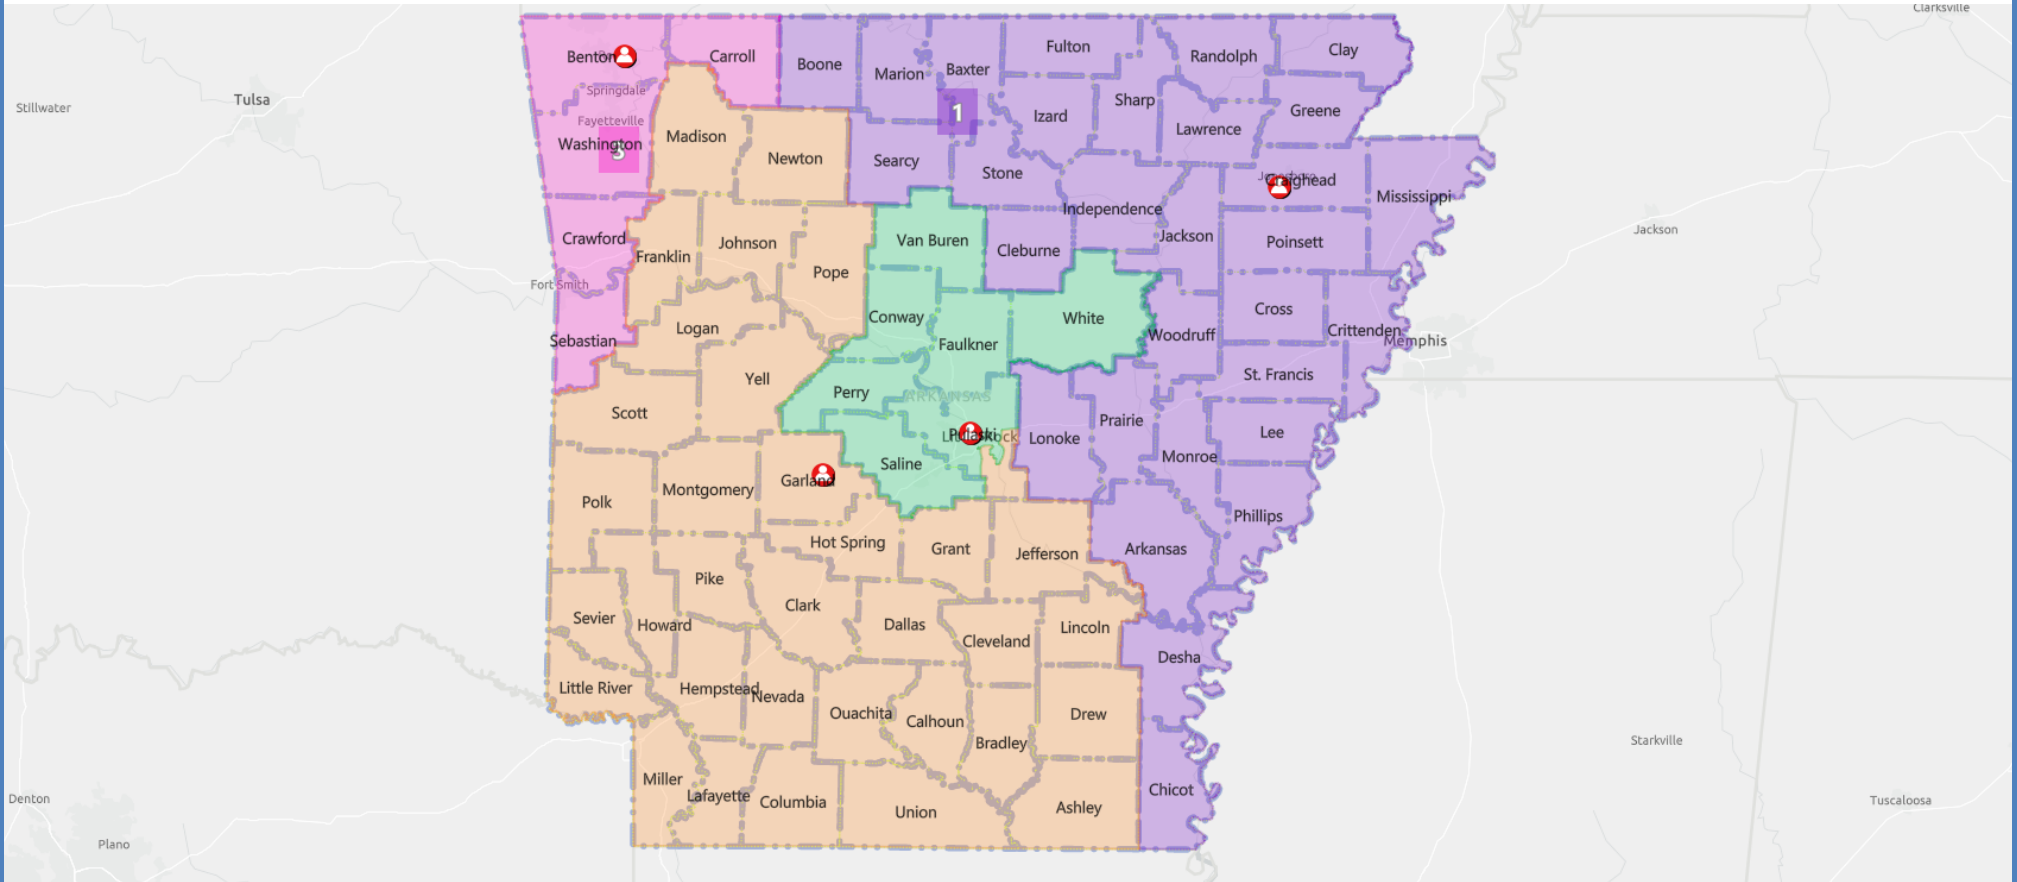

Congressional Plan HB 1971- Rep. Speaks 1

AutoBound Edge MAP - Based on: 2020 Census Geography, 2010 PL94-171

Map Date: 9/27/2021 6:07:03 PM Last Edit:9/27/2021 5:59:35 PM

Table of Contents

District: 1	2
District: 2	3
District: 3	4
District: 4	5

District: 1

Ideal Population: 752,881

Deviation: 0.37 %

Total Population: 755,667

Based on: 2020 Census Geography, 2010 PL94-171

District: 2

Ideal Population: 752,881

Deviation: 0.78 %

Total Population: 758,731

Based on: 2020 Census Geography, 2010 PL94-171

District: 3

Ideal Population: 752,881

Deviation: -0.86 %

Total Population: **746,396**

Based on: 2020 Census Geography, 2010 PL94-171

District: 4

Ideal Population: 752,881

Deviation: -0.29 %

Total Population: 750,730

Based on: 2020 Census Geography, 2010 PL94-171