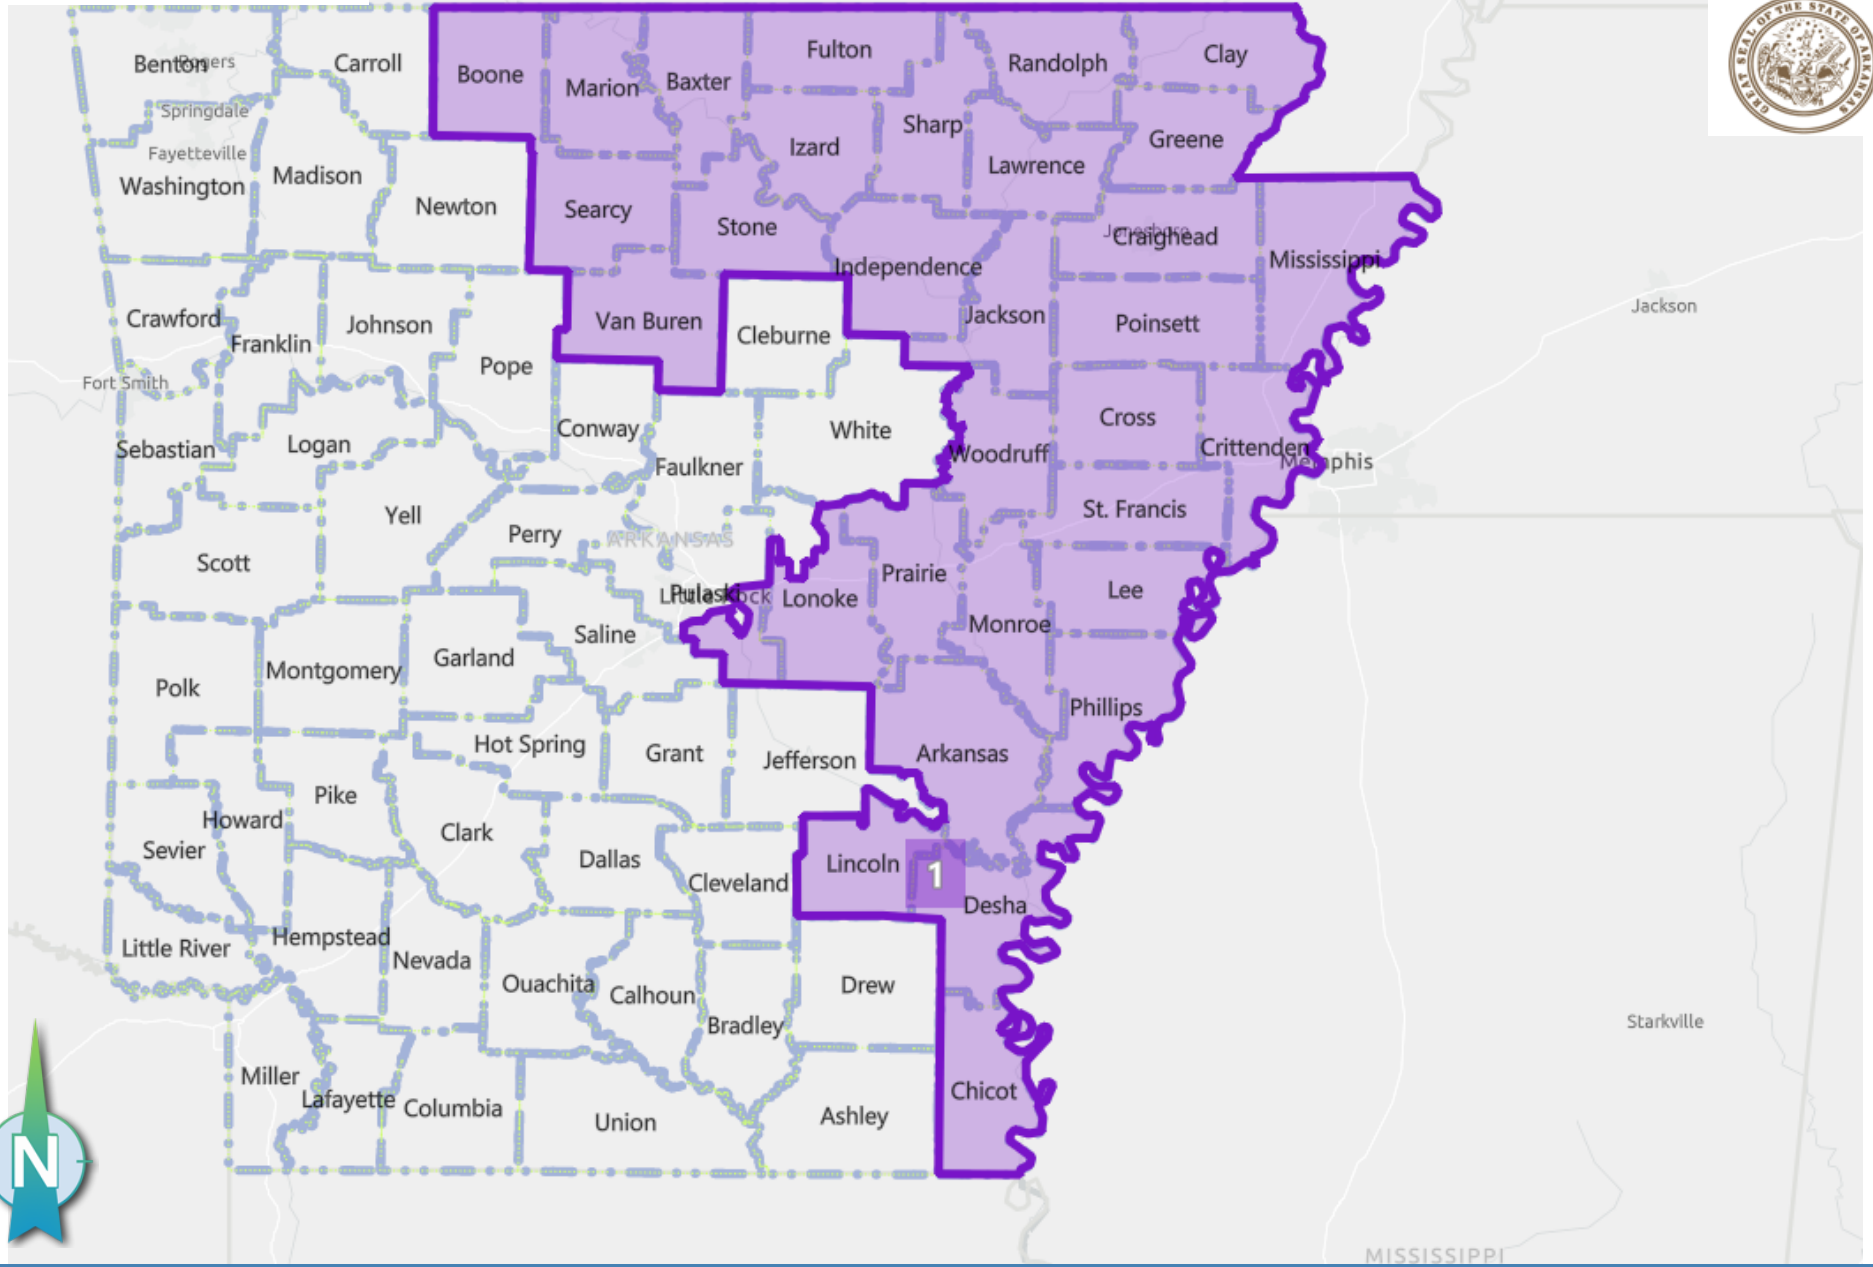

Congressional Plan
HB 1981 - Representative Dotson 2

AutoBound Edge MAP - Based on: 2020 Census Geography, 2010 PL94-171

Map Date: 10/4/2021 2:24:25 PM Last Edit:10/4/2021 12:30:34 PM

Table of Contents

District: 1	2
District: 2	3
District: 3	4
District: 4	5

District: 1

Ideal Population: 752,881 Deviation: 0.21 % Total Population: **754,475**

Based on: 2020 Census Geography, 2010 PL94-171

District: 2

Ideal Population: 752,881

Deviation: -0.01 %

Total Population: 752,790

Based on: 2020 Census Geography, 2010 PL94-171

District: 3

Ideal Population: 752,881

Deviation: 0.00 %

Total Population: **752,857**

Based on: 2020 Census Geography, 2010 PL94-171

District: 4

Ideal Population: 752,881

Deviation: -0.20 %

Total Population: 751,402

Based on: 2020 Census Geography, 2010 PL94-171