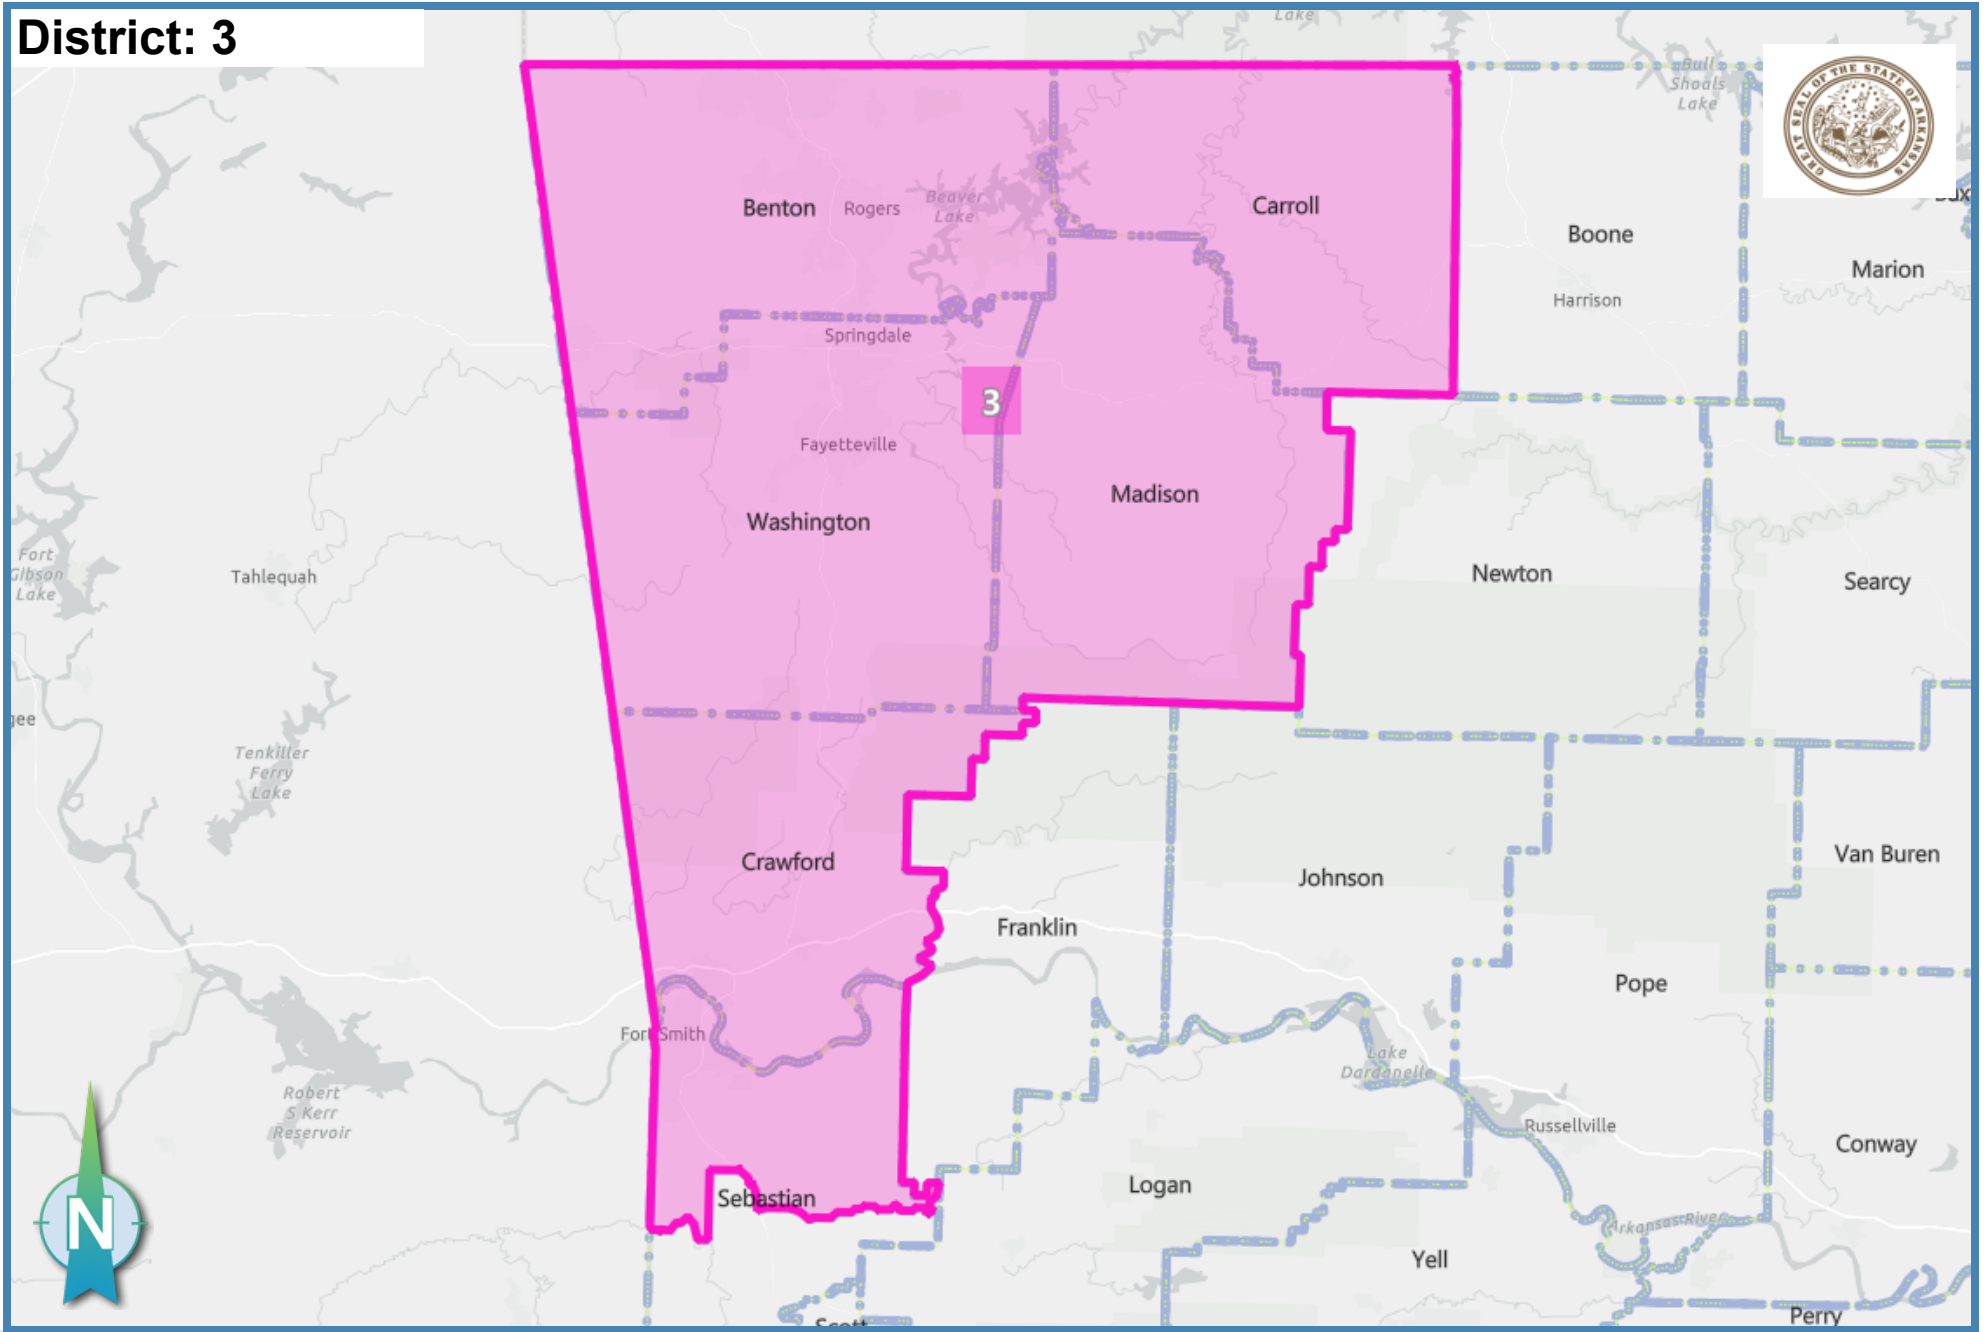

Congressional Plan
HB 1981 - Representative Dotson 2

AutoBound Edge MAP - Based on: 2020 Census Geography, 2010 PL94-171

Map Date: 10/4/2021 2:24:25 PM Last Edit:10/4/2021 12:30:34 PM

Table of Contents

District: 1	2
District: 2	3
District: 3	4
District: 4	5

District: 1

Ideal Population: 752,881 Deviation: 0.21 % Total Population: **754,475**

Based on: 2020 Census Geography, 2010 PL94-171

District: 2

Ideal Population: 752,881

Deviation: -0.01 %

Total Population: 752,790

Based on: 2020 Census Geography, 2010 PL94-171

District: 3

Ideal Population: 752,881

Deviation: 0.00 %

Total Population: **752,857**

Based on: 2020 Census Geography, 2010 PL94-171

District: 4

Ideal Population: 752,881

Deviation: -0.20 %

Total Population: 751,402

Based on: 2020 Census Geography, 2010 PL94-171