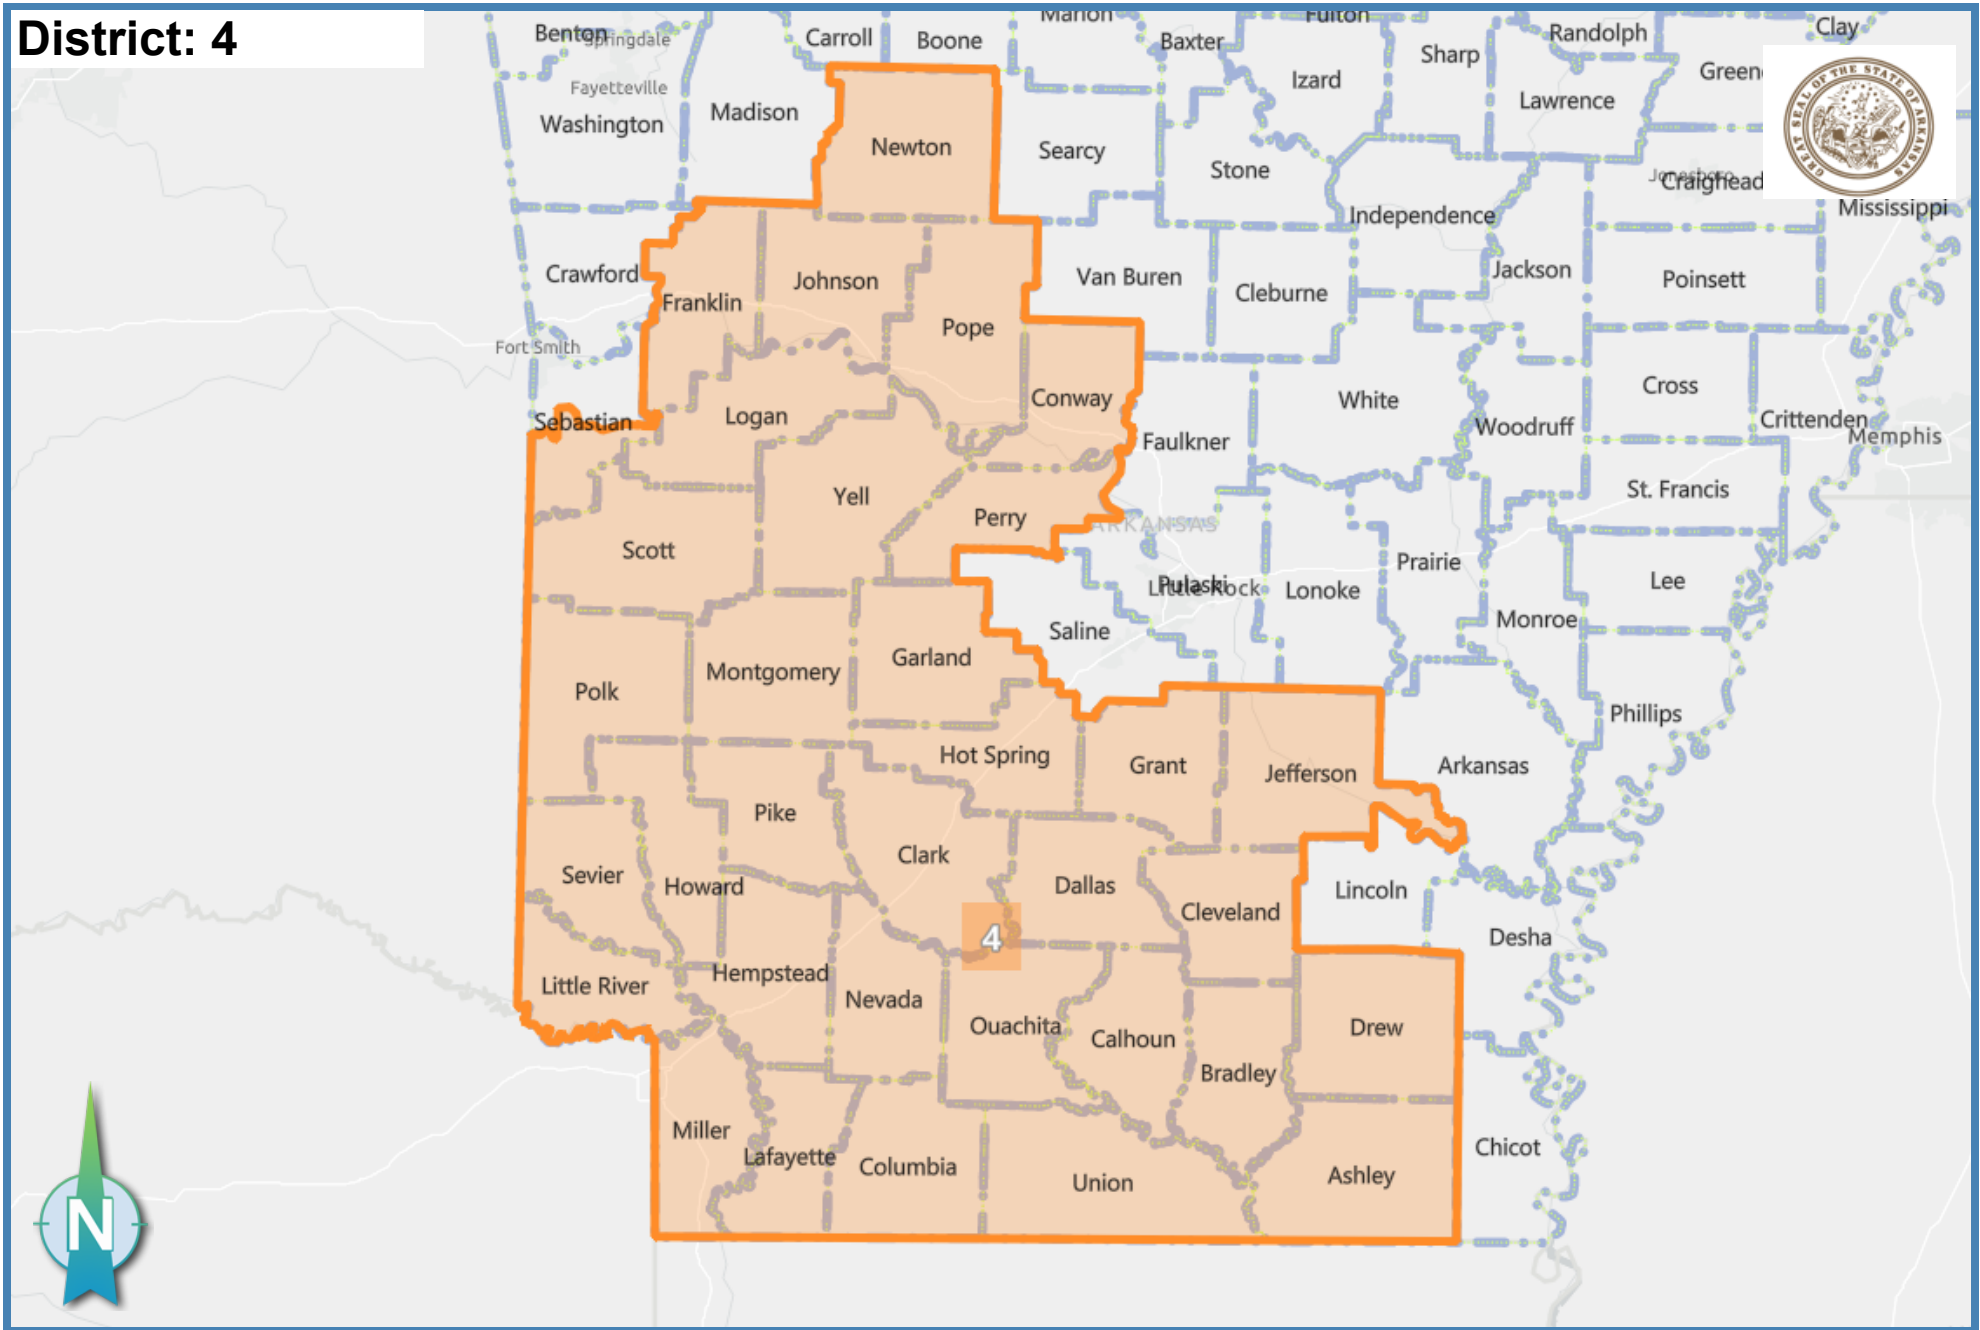

District: 1

Ideal Population: 752,881 Deviation: 0.21 % Total Population: **754,475**

Based on: 2020 Census Geography, 2010 PL94-171

District: 2

Ideal Population: 752,881

Deviation: -0.01 %

Total Population: 752,790

Based on: 2020 Census Geography, 2010 PL94-171

District: 3

Ideal Population: 752,881

Deviation: 0.00 %

Total Population: **752,857**

Based on: 2020 Census Geography, 2010 PL94-171

District: 4

Ideal Population: 752,881

Deviation: -0.20 %

Total Population: 751,402

Based on: 2020 Census Geography, 2010 PL94-171