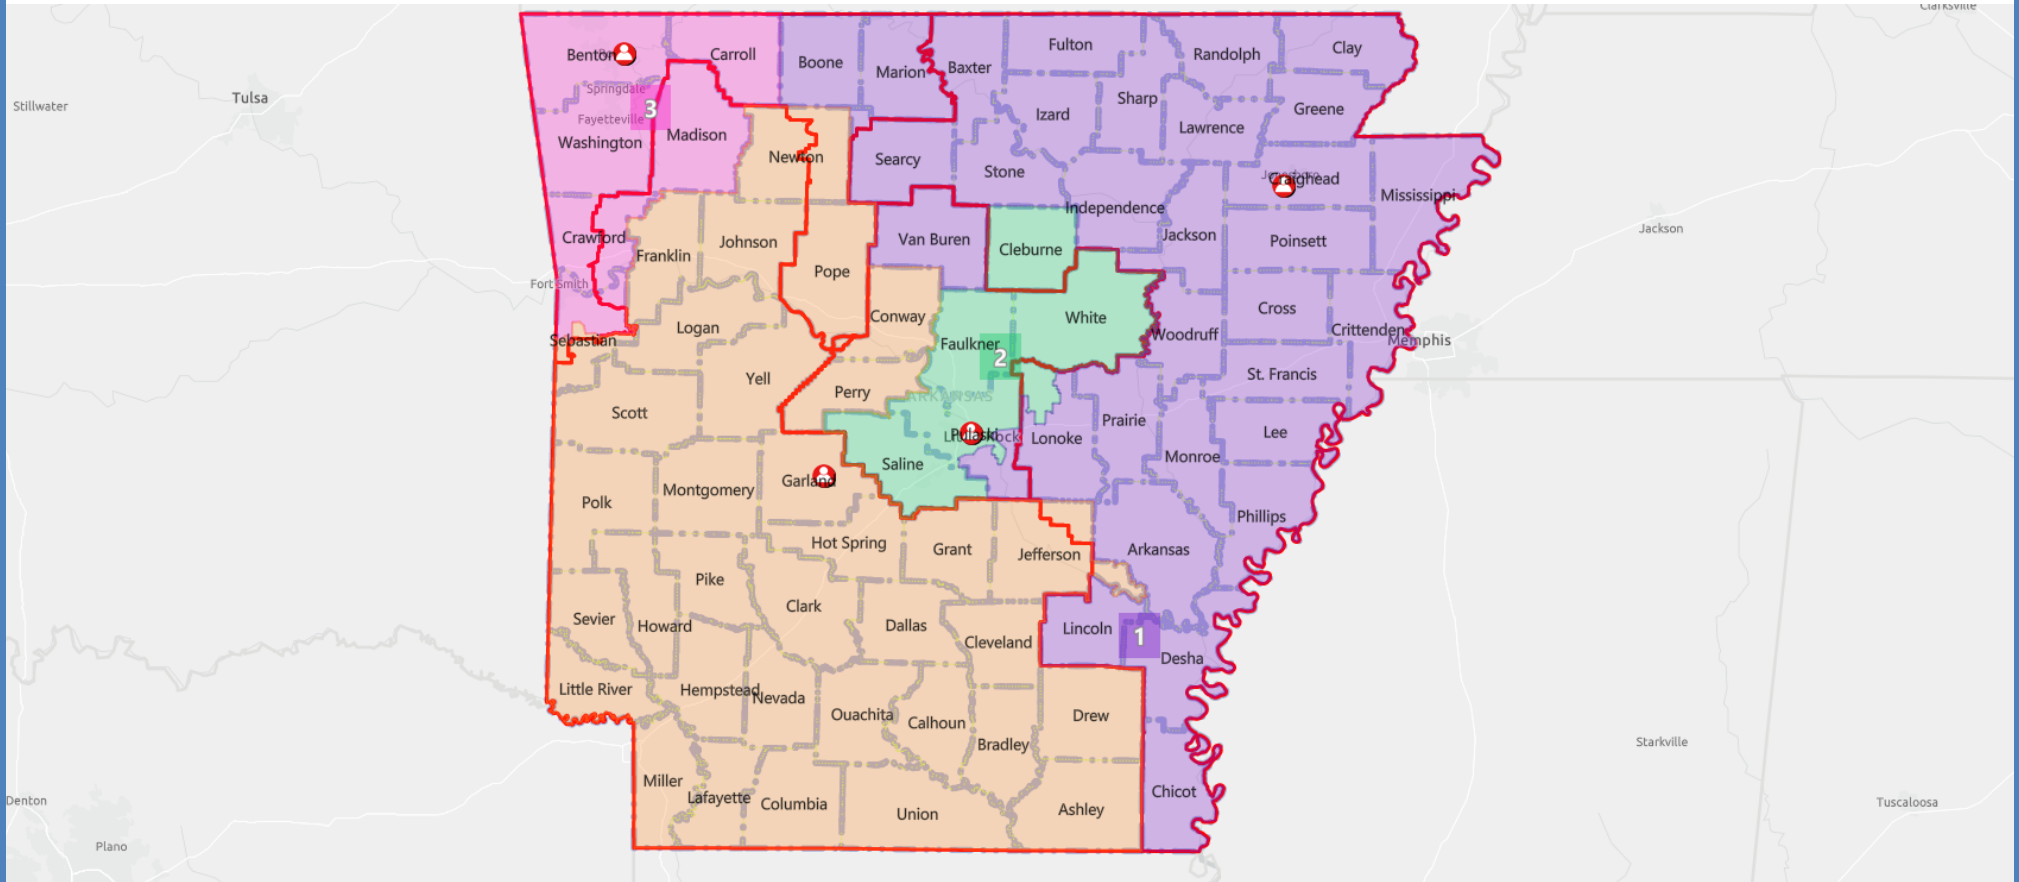

Congressional Plan
HB 1981 - Representative Dotson 2

AutoBound Edge MAP - Based on: 2020 Census Geography, 2010 PL94-171

Map Date: 10/4/2021 2:24:25 PM Last Edit:10/4/2021 12:30:34 PM

Table of Contents

District: 1	2
District: 2	3
District: 3	4
District: 4	5

District: 1

Ideal Population: 752,881 Deviation: 0.21 % Total Population: **754,475**

Based on: 2020 Census Geography, 2010 PL94-171

District: 2

Ideal Population: 752,881

Deviation: -0.01 %

Total Population: 752,790

Based on: 2020 Census Geography, 2010 PL94-171

District: 3

Ideal Population: 752,881

Deviation: 0.00 %

Total Population: **752,857**

Based on: 2020 Census Geography, 2010 PL94-171

District: 4

Ideal Population: 752,881

Deviation: -0.20 %

Total Population: 751,402

Based on: 2020 Census Geography, 2010 PL94-171