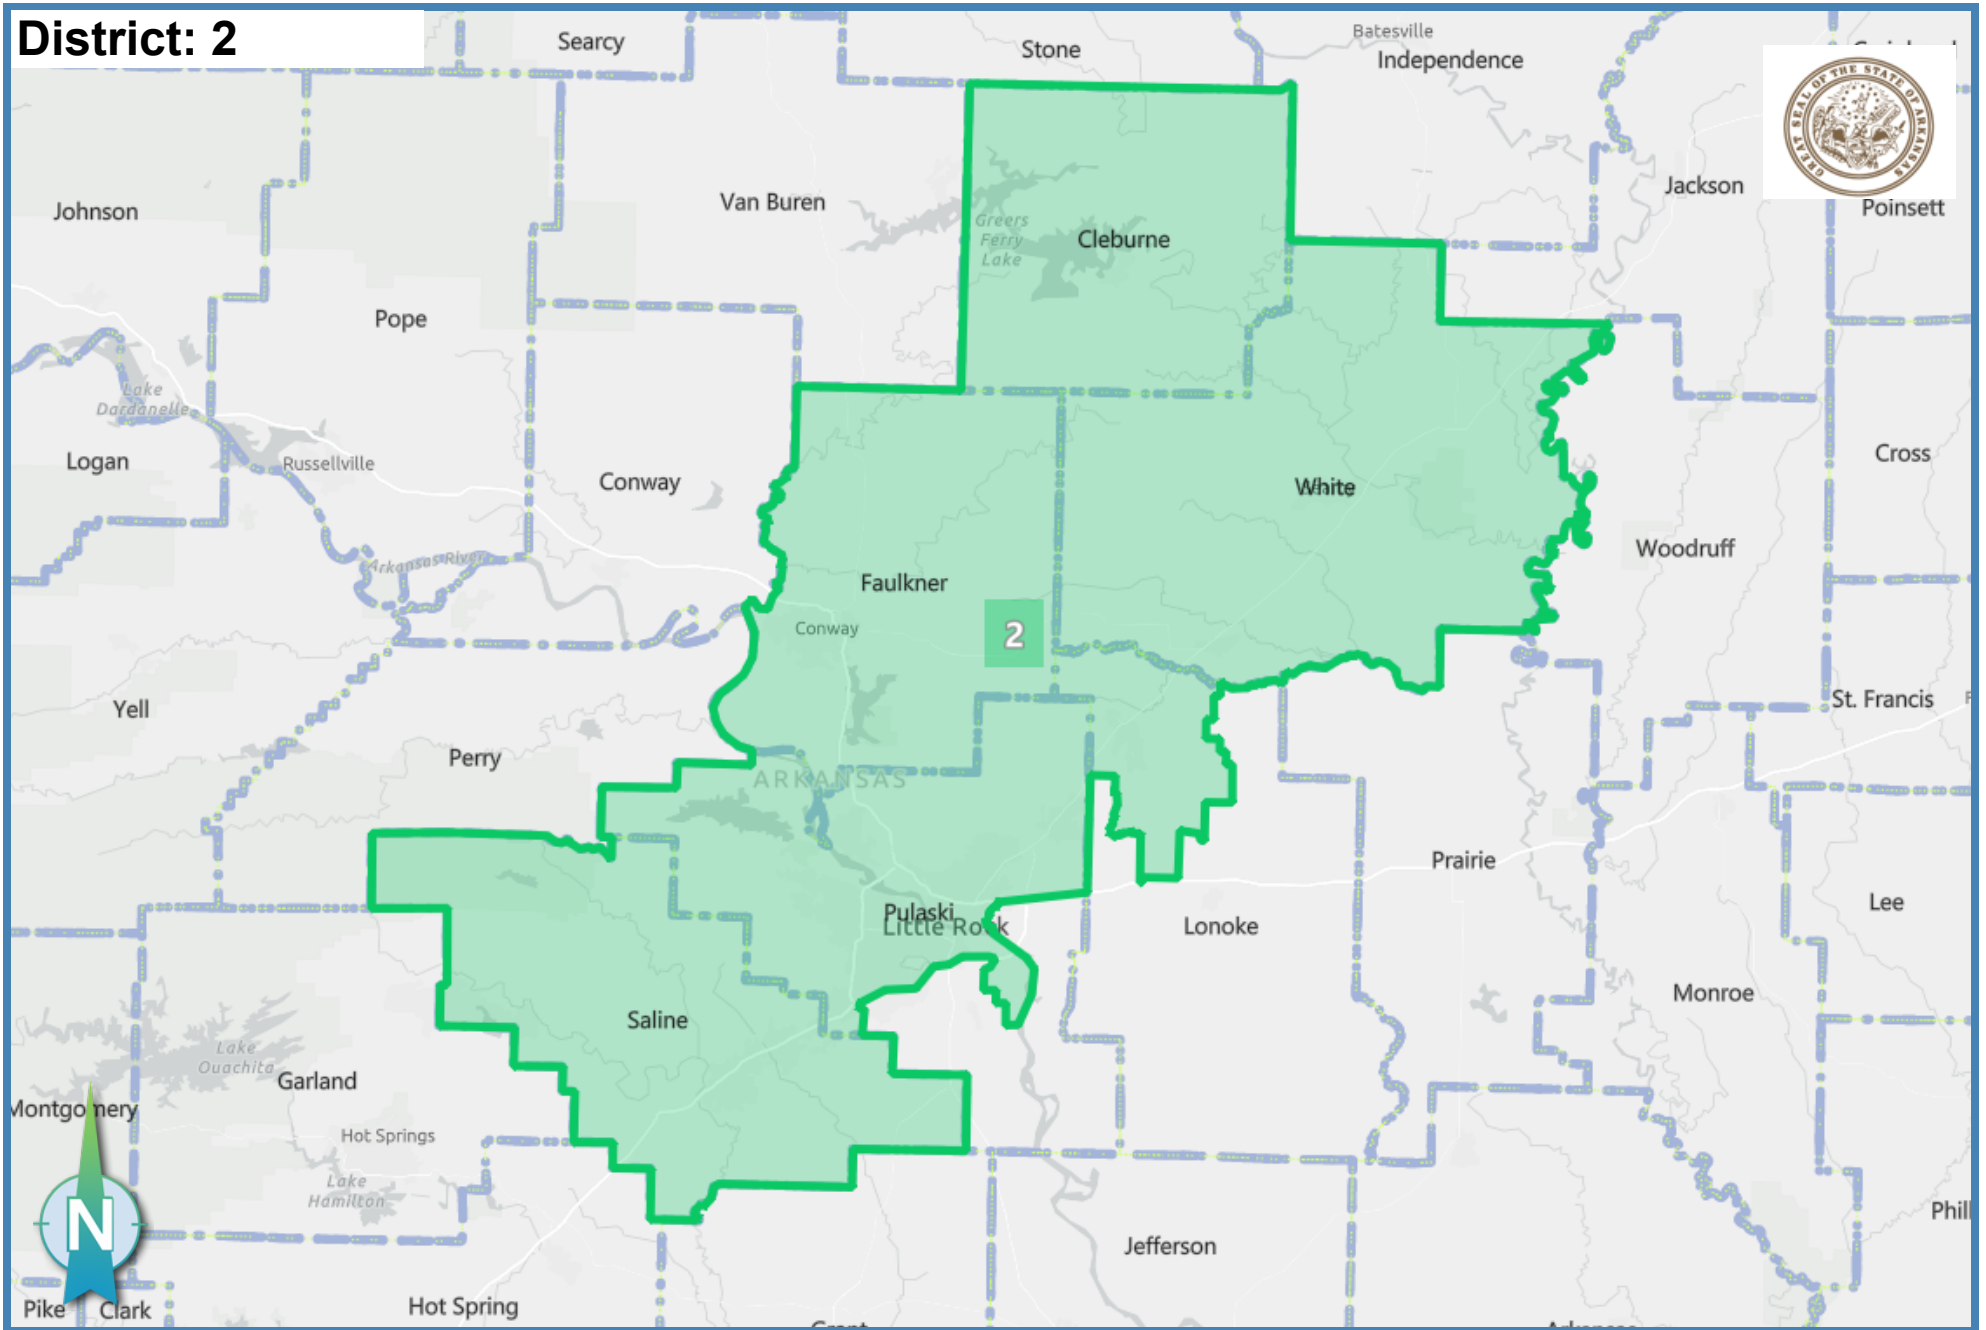

Congressional Plan
HB 1981 - Representative Dotson 2

AutoBound Edge MAP - Based on: 2020 Census Geography, 2010 PL94-171

Map Date: 10/4/2021 2:24:25 PM Last Edit:10/4/2021 12:30:34 PM

Table of Contents

District: 1	2
District: 2	3
District: 3	4
District: 4	5

District: 1

Ideal Population: 752,881 Deviation: 0.21 % Total Population: **754,475**

Based on: 2020 Census Geography, 2010 PL94-171

District: 2

Ideal Population: 752,881

Deviation: -0.01 %

Total Population: 752,790

Based on: 2020 Census Geography, 2010 PL94-171

District: 3

Ideal Population: 752,881

Deviation: 0.00 %

Total Population: **752,857**

Based on: 2020 Census Geography, 2010 PL94-171

District: 4

Ideal Population: 752,881

Deviation: -0.20 %

Total Population: 751,402

Based on: 2020 Census Geography, 2010 PL94-171