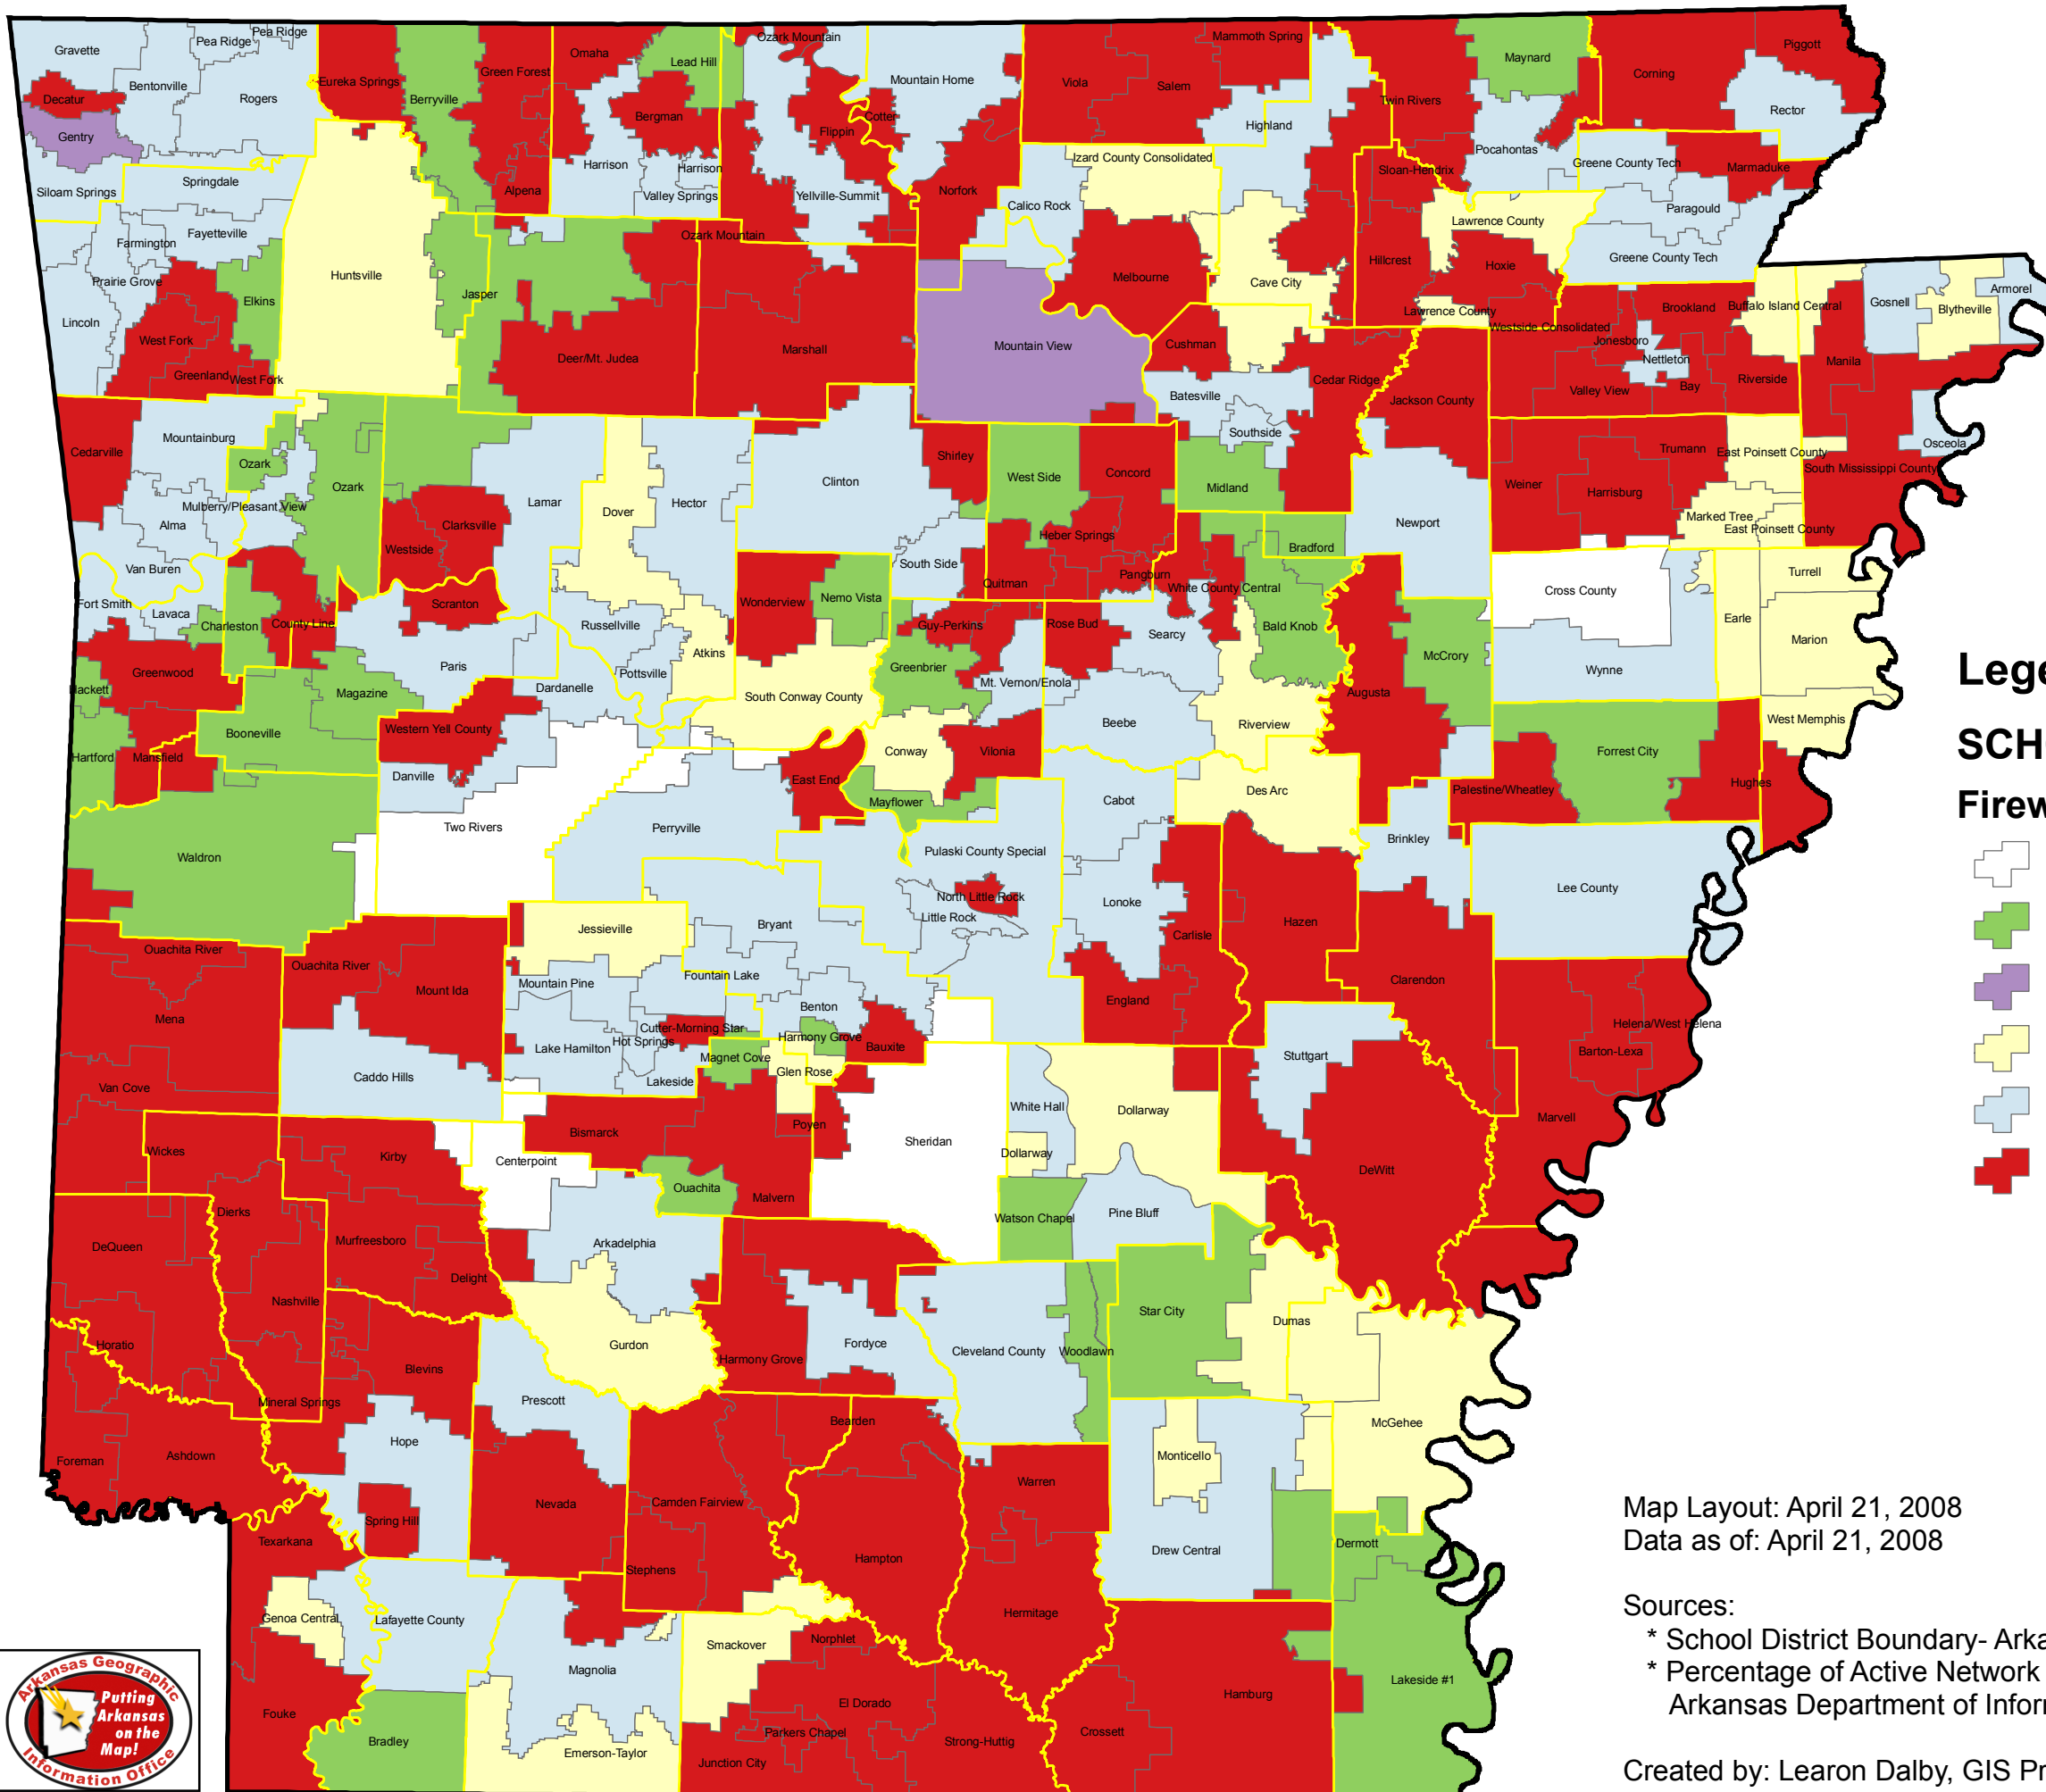

Firewall Status by School District

DRAFT

Legend

SCHOOL DISTRICTS

Firewall Status

-  Not Reported - 5
-  State Firewall - 31
-  State Firewalls and Locally Procured Firewalls - 2
-  Partial State Firewalls - 28
-  Locally Procured Firewalls - 76
-  NO Firewalls - 114

Map Layout: April 21, 2008

Data as of: April 21, 2008

Sources:

- * School District Boundary- Arkansas Secretary of State
- * Percentage of Active Network Connections in Instructional Rooms- Arkansas Department of Information Systems