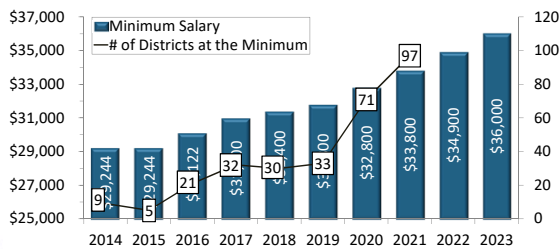

Minimum Teacher Salary Schedule

- The Arkansas General Assembly enacted the Teacher Salary Enhancement Act through the passage of Act 170 of 2019.
- Act 170 increased minimum teacher salary schedules for school years 2019-20 through 2022-23.
- The salary schedules establish minimum salaries for teachers based on years of experience (0-15 years) and on the type of degree earned by the teacher, with one schedule for bachelor (BA) degree prepared teachers and one for master (MA) degree prepared teachers.

2020-2021
Minimum Teacher Salary Schedule

Years of Experience	BA Degree Salary	MA Degree Salary	Years of Experience	BA Degree Salary	MA Degree Salary
0	$33,800	$38,450	8	$37,400	$42,450
1	$34,250	$38,950	9	$37,850	$42,950
2	$34,700	$39,450	10	$38,300	$43,450
3	$35,150	$40,950	11	$38,750	$43,950
4	$35,600	$40,450	12	$39,200	$44,450
5	$36,050	$40,950	13	$39,650	$44,950
6	$36,500	$41,450	14	$40,100	$45,450
7	$36,950	$41,950	15	$40,550	$45,950

Minimum Teacher Salary Schedule