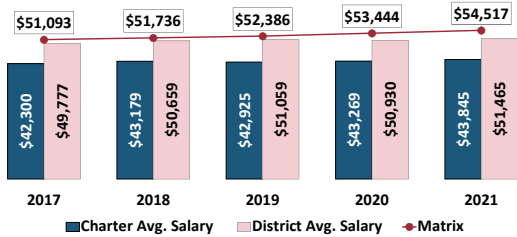

Contiguous States: Average Salary Comparisons

The surrounding states' average teacher salary for 2020 was $51,819. Arkansas's average salary was $50,546.

	2018	2019	2020
Unadjusted	5	6	6
COLA-Salaries	3	4	4

Teacher Salary Disparity

AVERAGE TEACHER SALARIES WITHIN ARKANSAS

Open-Enrollment Public Charter School Systems' and Public School Districts' Average Salaries Compared to Matrix

---