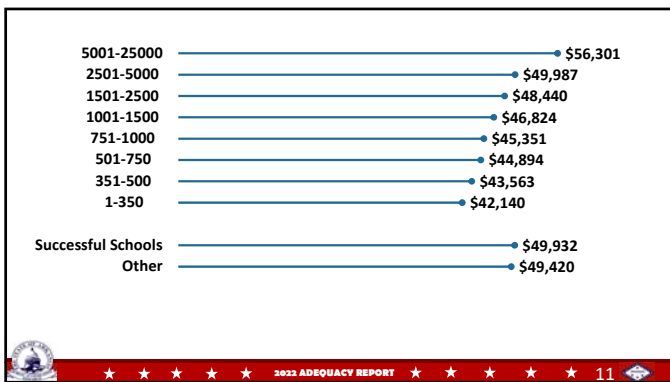

	2018	2019	2020
Unadjusted	5	6	6
COLA-Salaries	3	4	4

Teacher Salary Disparity

AVERAGE TEACHER SALARIES WITHIN ARKANSAS

Open-Enrollment Public Charter School Systems' and Public School Districts' Average Salaries Compared to Matrix