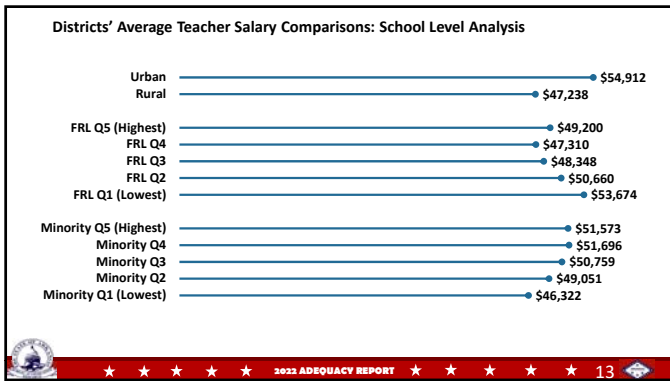

	2018	2019	2020
Unadjusted	5	6	6
COLA-Salaries	3	4	4

Teacher Salary Disparity

AVERAGE TEACHER SALARIES WITHIN ARKANSAS

Open-Enrollment Public Charter School Systems' and Public School Districts' Average Salaries Compared to Matrix