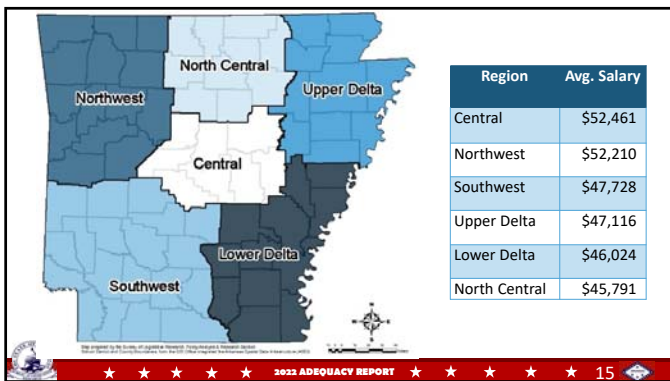

	2018	2019	2020
Unadjusted	5	6	6
COLA-Salaries	3	4	4

Teacher Salary Disparity

AVERAGE TEACHER SALARIES WITHIN ARKANSAS

Open-Enrollment Public Charter School Systems' and Public School Districts' Average Salaries Compared to Matrix