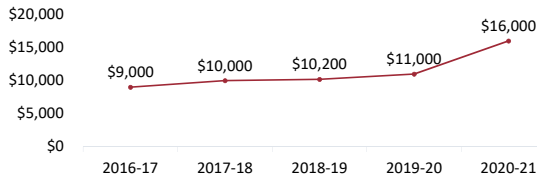

Gap Between Highest and Lowest Minimum Teacher Salaries: Open-Enrollment Public Charter School Systems