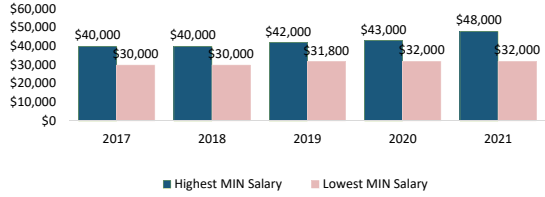

Gap Between Highest and Lowest Minimum Teacher Salaries: Open-Enrollment Public Charter School Systems