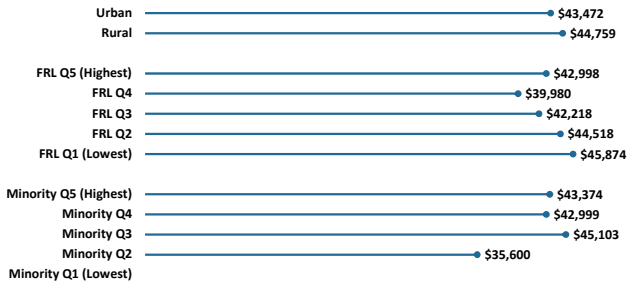

Charters' Average Teacher Salary Comparisons: School Level Analysis

---