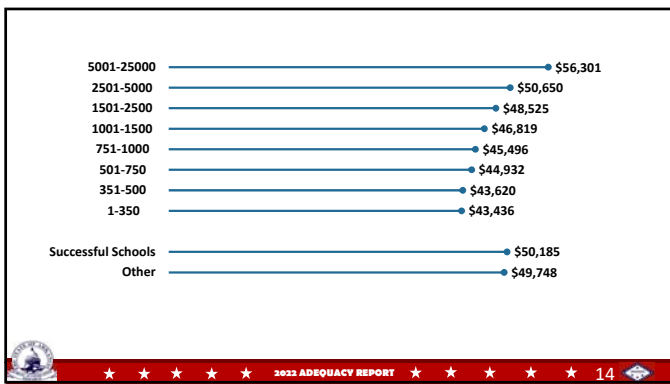

	2018	2019	2020
Unadjusted	5	6	6
COLA-Salaries	3	4	4

Teacher Salary Disparity

AVERAGE TEACHER SALARIES WITHIN ARKANSAS

Open-Enrollment Public Charter School Systems' and Public School Districts' Average Salaries Compared to Matrix