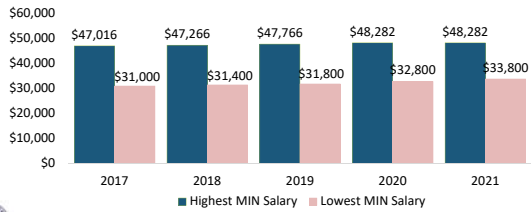

Highest and Lowest Minimum Teacher Salaries: Public School Districts

---