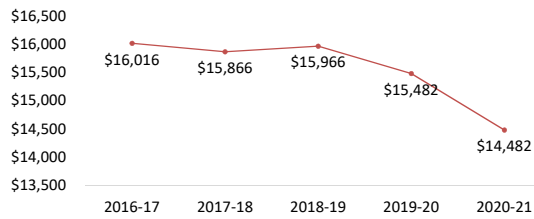

Gap Between Highest and Lowest Minimum Teacher Salaries: Public School Districts

---

Minimum Teacher Salaries: Public School Districts

County	District	2020-2021 Minimum Salary	2020-2021 Gap
WASHINGTON	SPRINGDALE SCHOOL DISTRICT	$48,282	$13,275
BENTON	ROGERS SCHOOL DISTRICT	$46,750	$12,950
BENTON	BENTONVILLE SCHOOL DISTRICT	$46,633	$12,950
WASHINGTON	FAYETTEVILLE SCHOOL DISTRICT	$46,450	$13,275
GARLAND	LAKESIDE SCHOOL DISTRICT	$44,183	$10,383