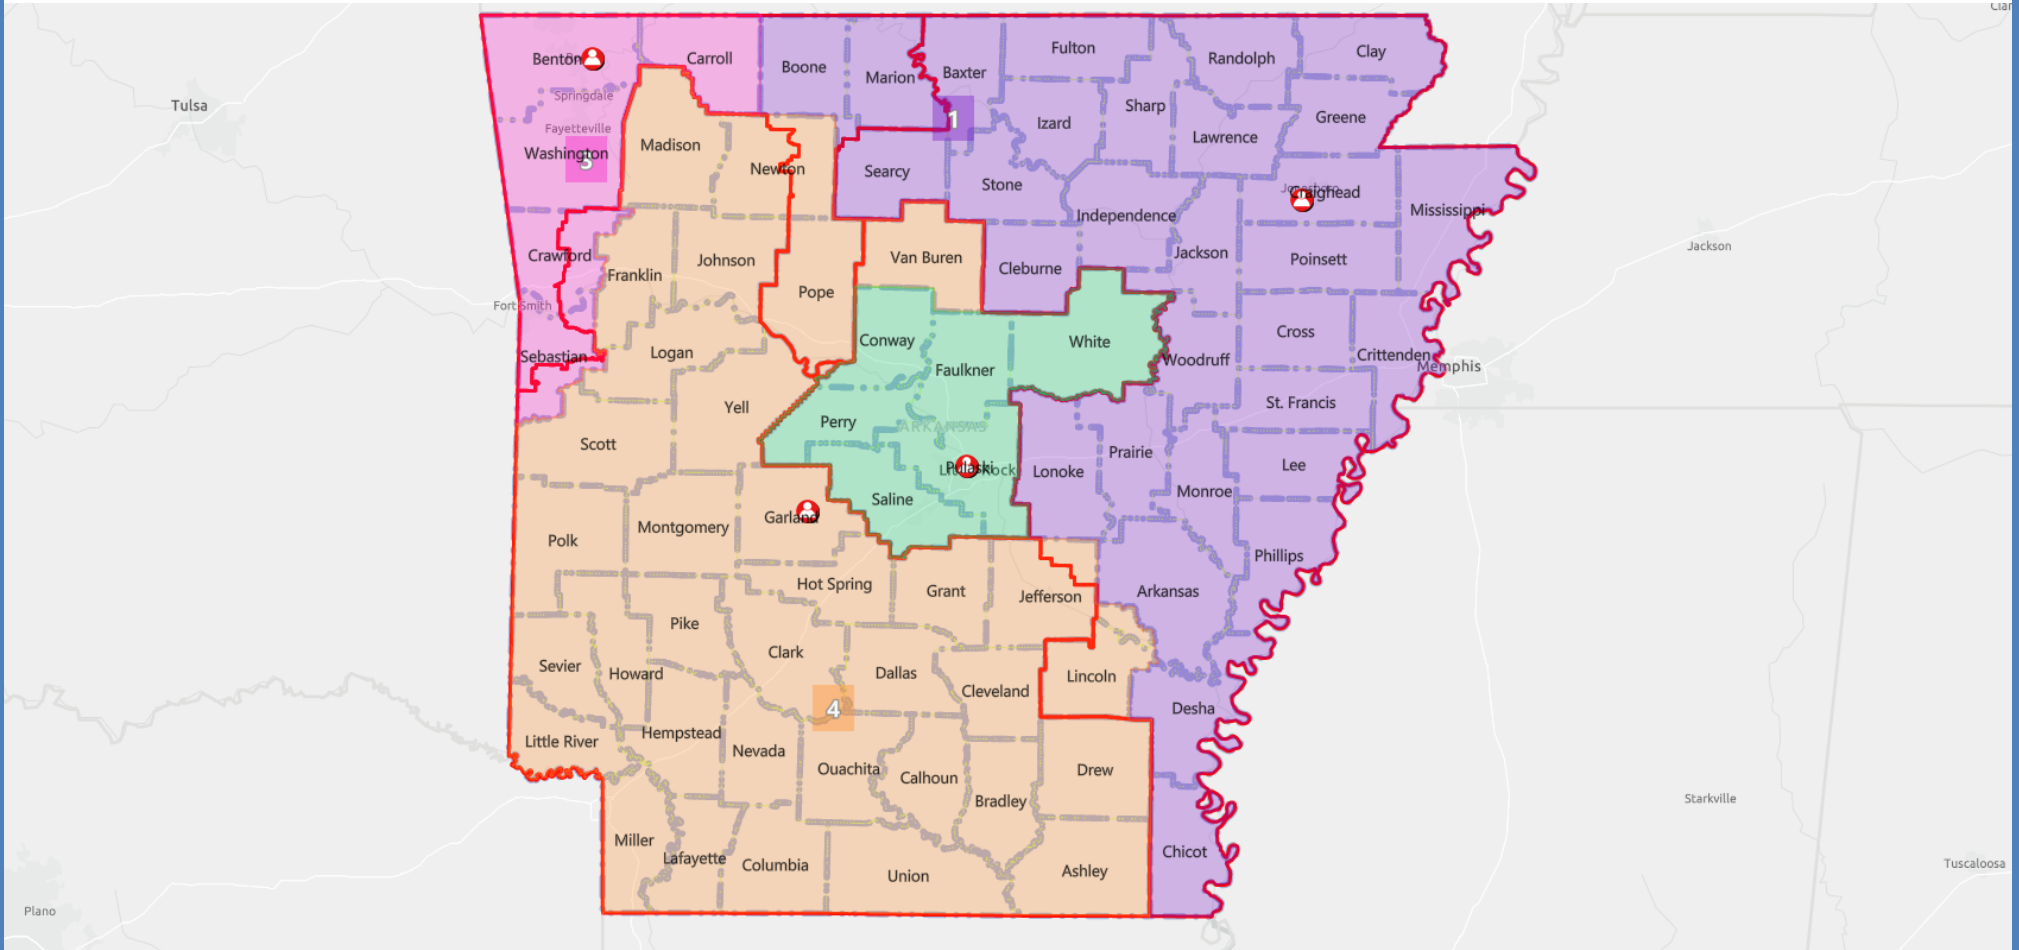

CD - Rep. Speaks - HB 1959 with 2011 Congressional District Lines

Table of Contents

District: 1	2
District: 2	3
District: 3	4
District: 4	5

District: 1

Ideal Population: 752,881

Deviation: 0.37 %

Total Population: 755,667

Based on: 2020 Census Geography, 2010 PL94-171

District: 2

Ideal Population: 752,881

Deviation: 0.09 %

Total Population: 753,595

Based on: 2020 Census Geography, 2010 PL94-171

District: 3

Ideal Population: 752,881

Deviation: -0.86 %

Total Population: **746,396**

Based on: 2020 Census Geography, 2010 PL94-171

District: 4

Ideal Population: 752,881

Deviation: 0.40 %

Total Population: **755,866**

Based on: 2020 Census Geography, 2010 PL94-171