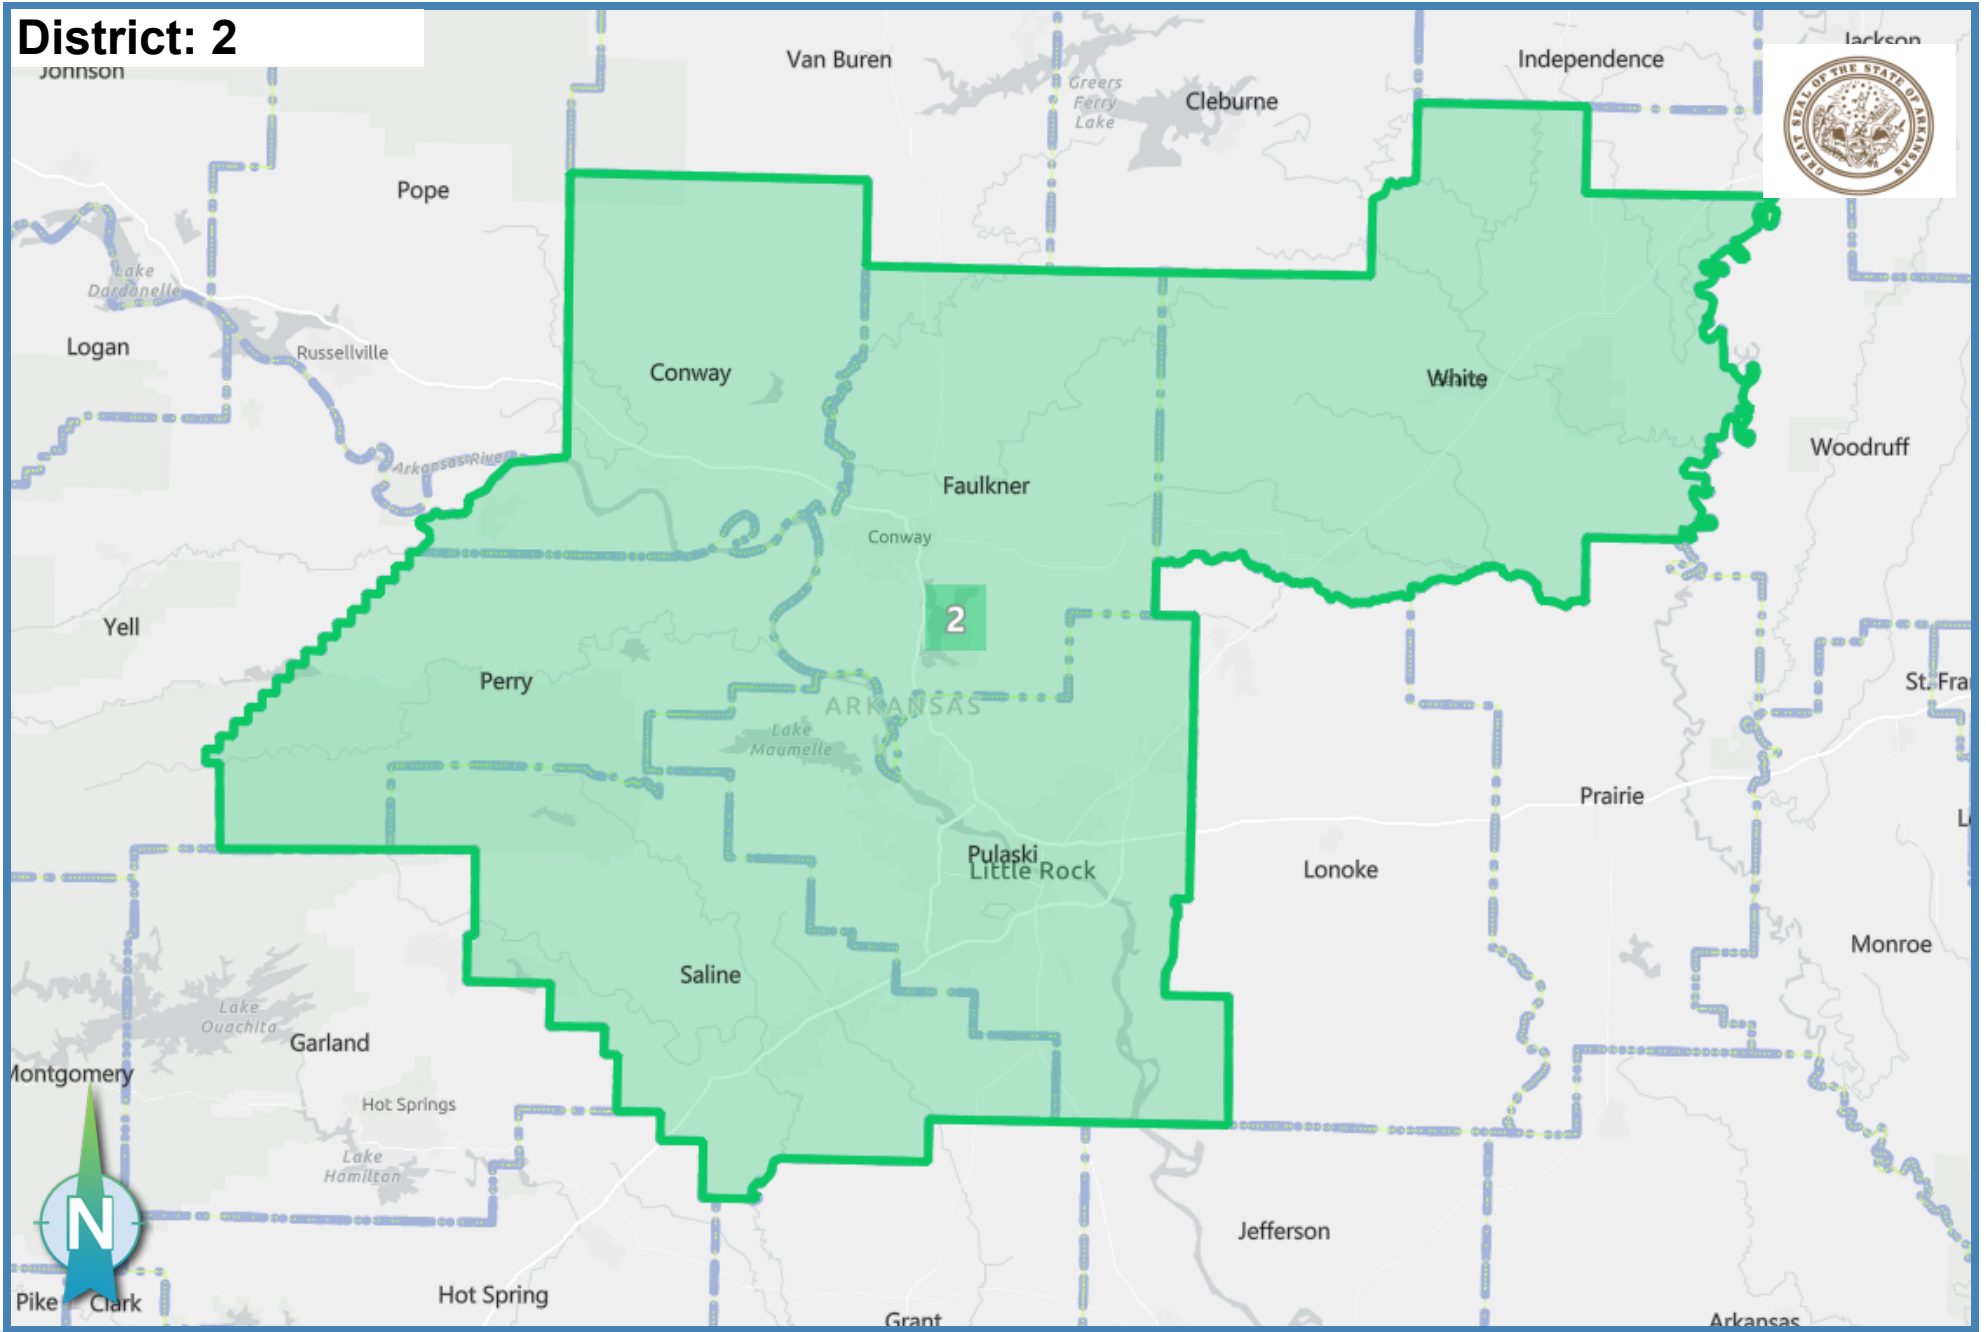

CD - Rep. Speaks - HB 1959 with 2011 Congressional District Lines

Table of Contents

District: 1	2
District: 2	3
District: 3	4
District: 4	5

District: 1

Ideal Population: 752,881

Deviation: 0.37 %

Total Population: 755,667

Based on: 2020 Census Geography, 2010 PL94-171

District: 2

Ideal Population: 752,881

Deviation: 0.09 %

Total Population: 753,595

Based on: 2020 Census Geography, 2010 PL94-171

District: 3

Ideal Population: 752,881

Deviation: -0.86 %

Total Population: **746,396**

Based on: 2020 Census Geography, 2010 PL94-171

District: 4

Ideal Population: 752,881

Deviation: 0.40 %

Total Population: **755,866**

Based on: 2020 Census Geography, 2010 PL94-171