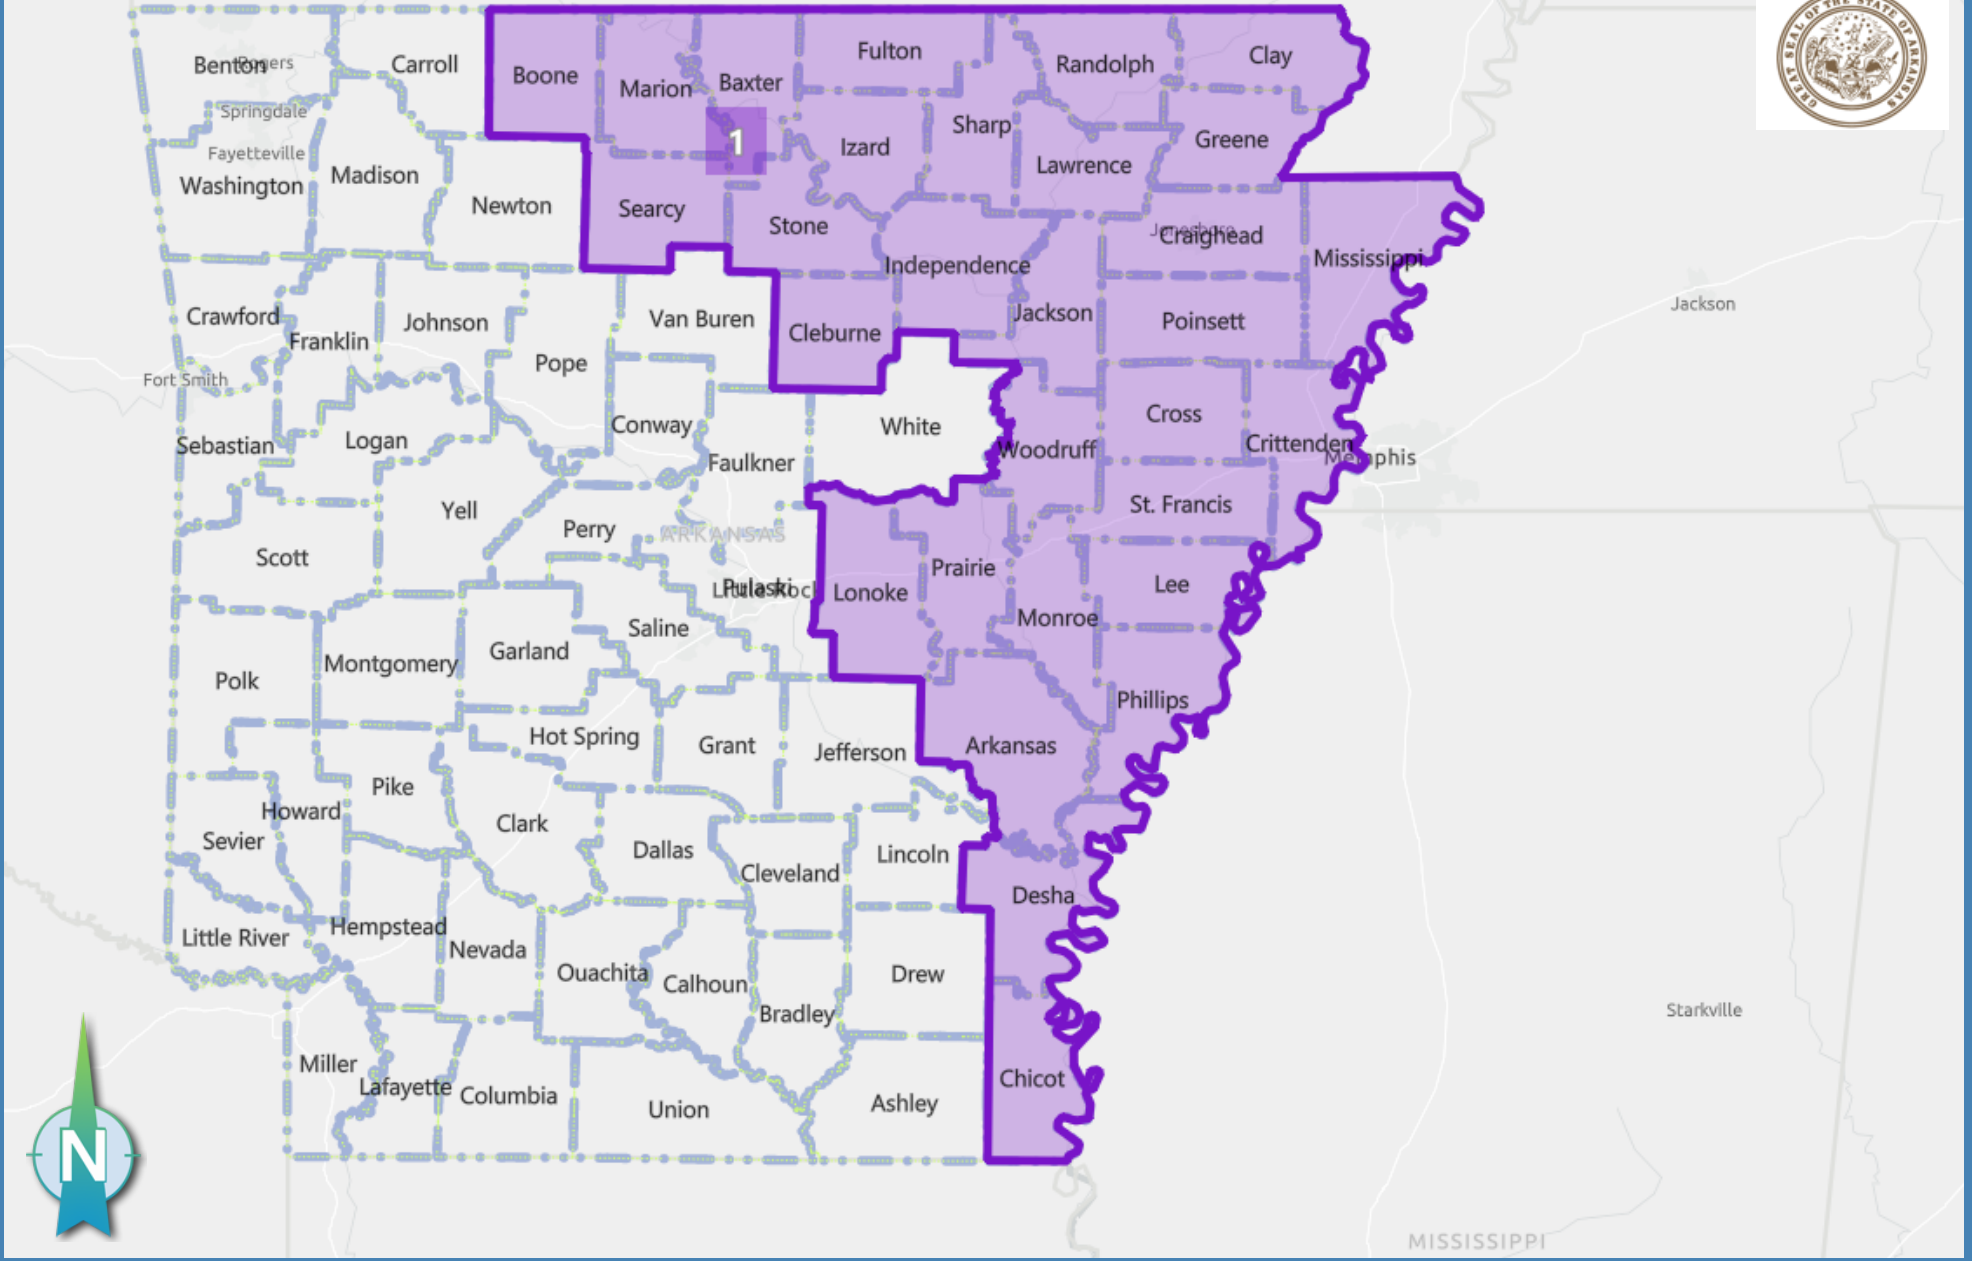

CD - Rep. Speaks - HB 1959 with 2011 Congressional District Lines

Table of Contents

District: 1	2
District: 2	3
District: 3	4
District: 4	5

District: 1

Ideal Population: 752,881

Deviation: 0.37 %

Total Population: 755,667

Based on: 2020 Census Geography, 2010 PL94-171

District: 2

Ideal Population: 752,881

Deviation: 0.09 %

Total Population: 753,595

Based on: 2020 Census Geography, 2010 PL94-171

District: 3

Ideal Population: 752,881

Deviation: -0.86 %

Total Population: **746,396**

Based on: 2020 Census Geography, 2010 PL94-171

District: 4

Ideal Population: 752,881

Deviation: 0.40 %

Total Population: **755,866**

Based on: 2020 Census Geography, 2010 PL94-171