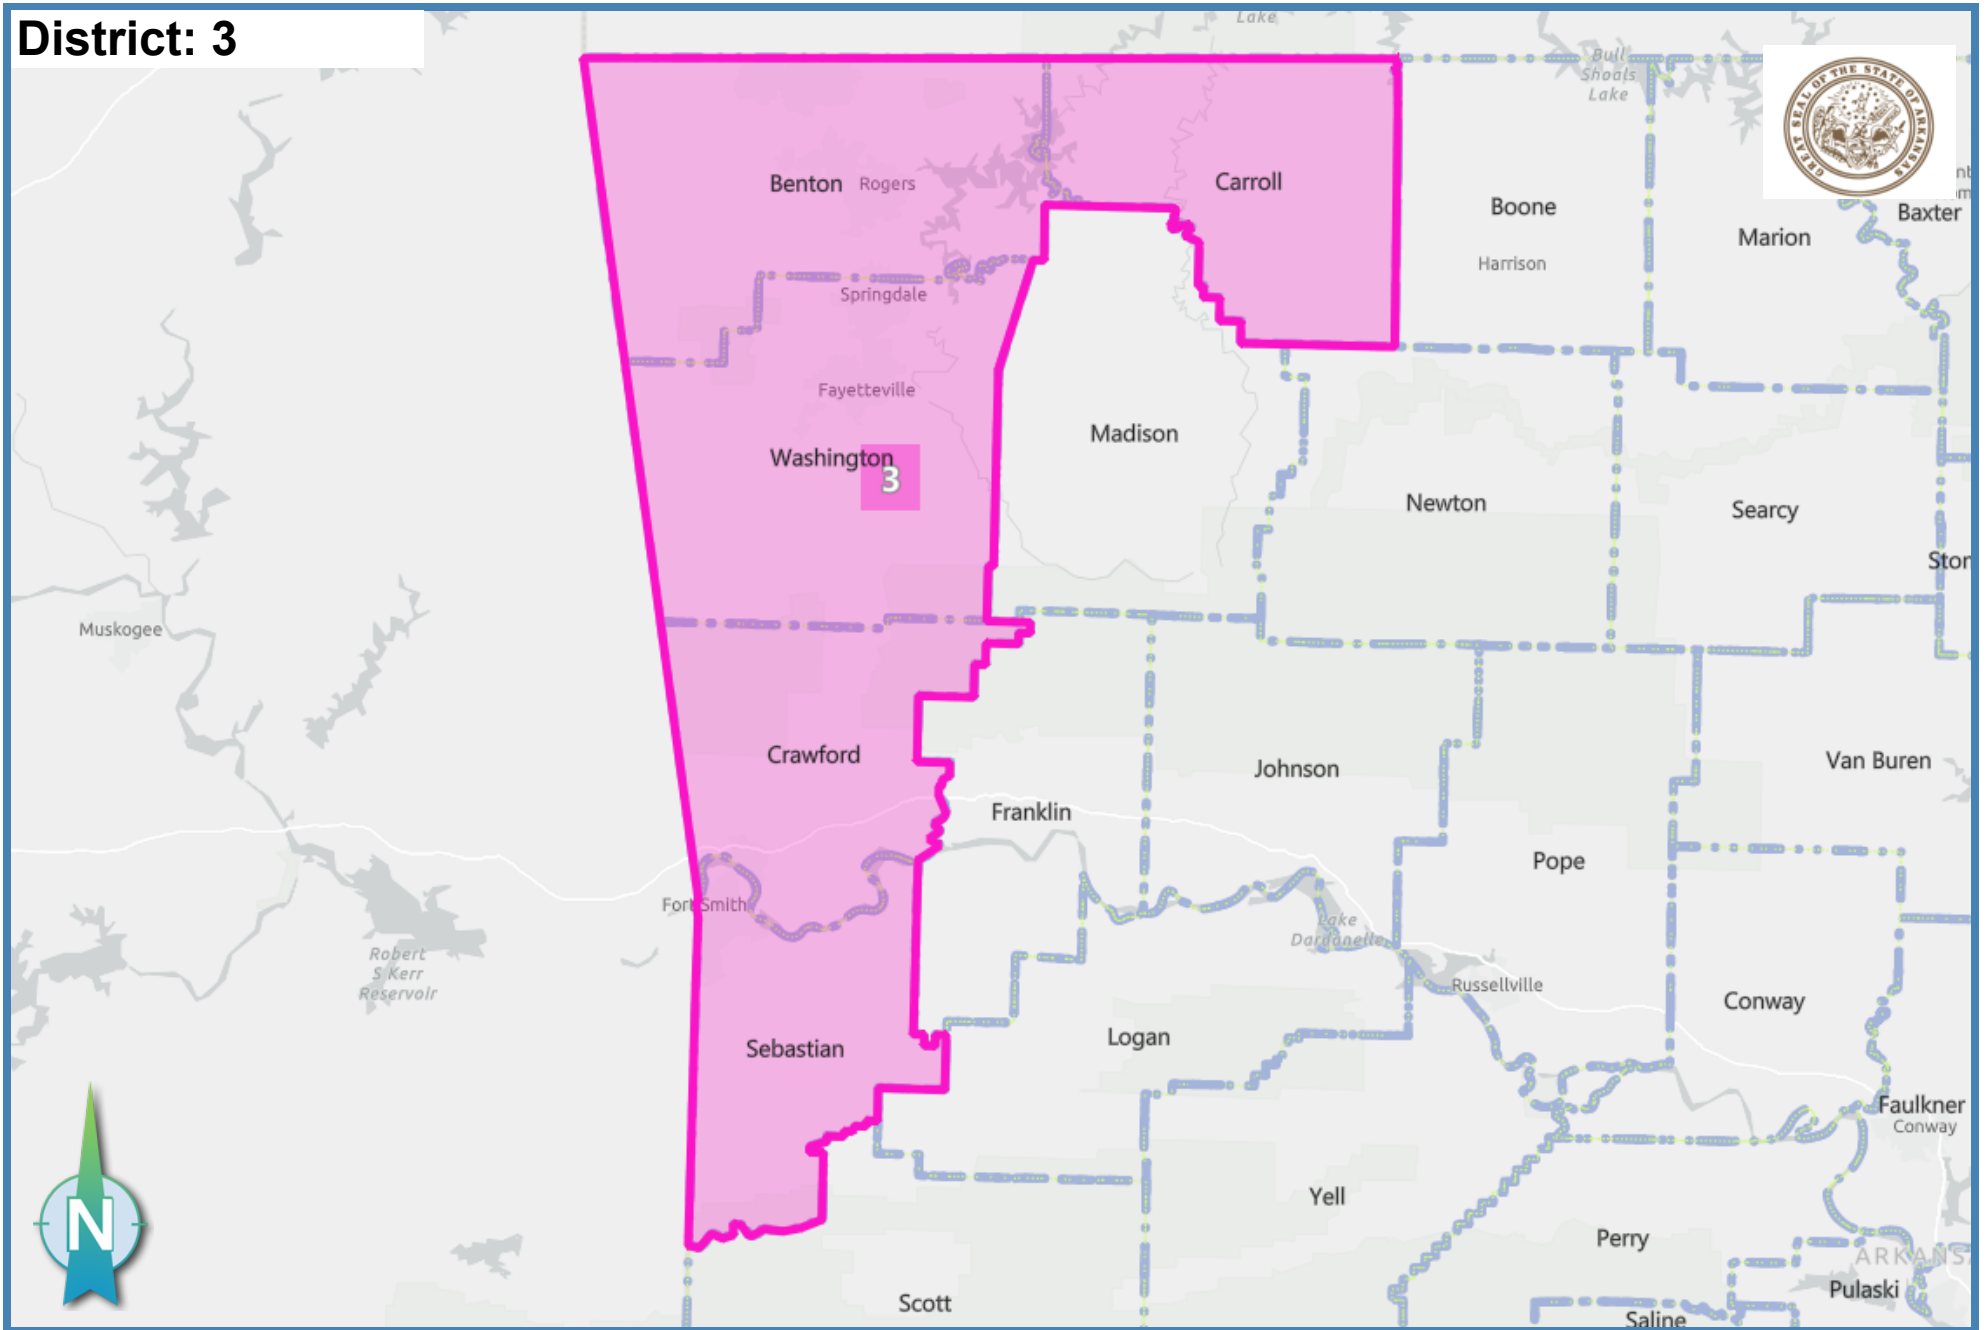

CD - Rep. Speaks - HB 1959 with 2011 Congressional District Lines

Table of Contents

District: 1	2
District: 2	3
District: 3	4
District: 4	5

District: 1

Ideal Population: 752,881

Deviation: 0.37 %

Total Population: 755,667

Based on: 2020 Census Geography, 2010 PL94-171

District: 2

Ideal Population: 752,881

Deviation: 0.09 %

Total Population: 753,595

Based on: 2020 Census Geography, 2010 PL94-171

District: 3

Ideal Population: 752,881

Deviation: -0.86 %

Total Population: **746,396**

Based on: 2020 Census Geography, 2010 PL94-171

District: 4

Ideal Population: 752,881

Deviation: 0.40 %

Total Population: **755,866**

Based on: 2020 Census Geography, 2010 PL94-171