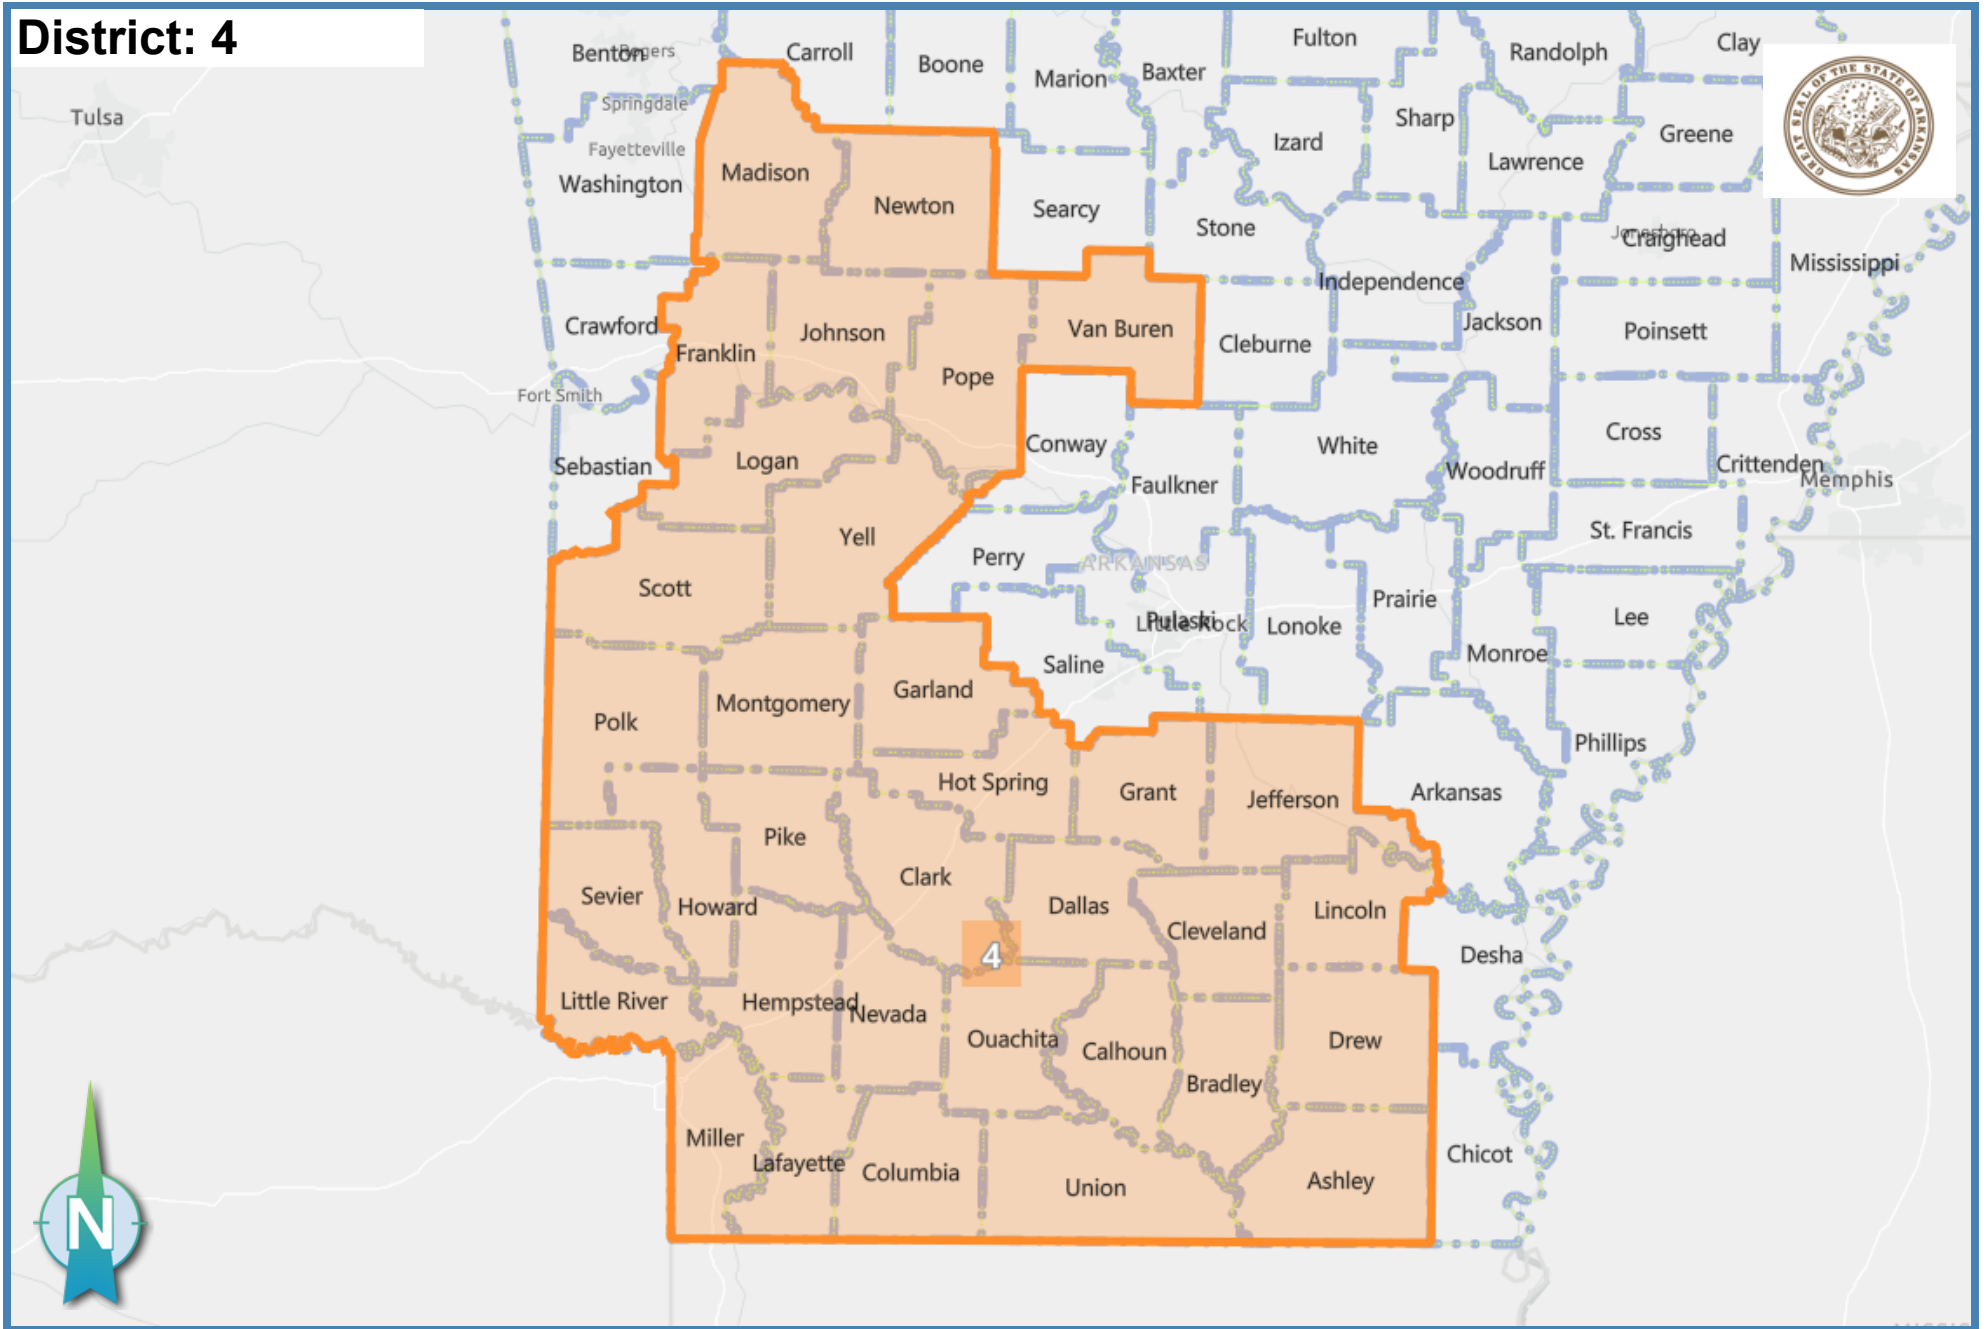

CD - Rep. Speaks - HB 1959 with 2011 Congressional District Lines

Table of Contents

District: 1	2
District: 2	3
District: 3	4
District: 4	5

District: 1

Ideal Population: 752,881

Deviation: 0.37 %

Total Population: 755,667

Based on: 2020 Census Geography, 2010 PL94-171

District: 2

Ideal Population: 752,881

Deviation: 0.09 %

Total Population: 753,595

Based on: 2020 Census Geography, 2010 PL94-171

District: 3

Ideal Population: 752,881

Deviation: -0.86 %

Total Population: **746,396**

Based on: 2020 Census Geography, 2010 PL94-171

District: 4

Ideal Population: 752,881

Deviation: 0.40 %

Total Population: **755,866**

Based on: 2020 Census Geography, 2010 PL94-171