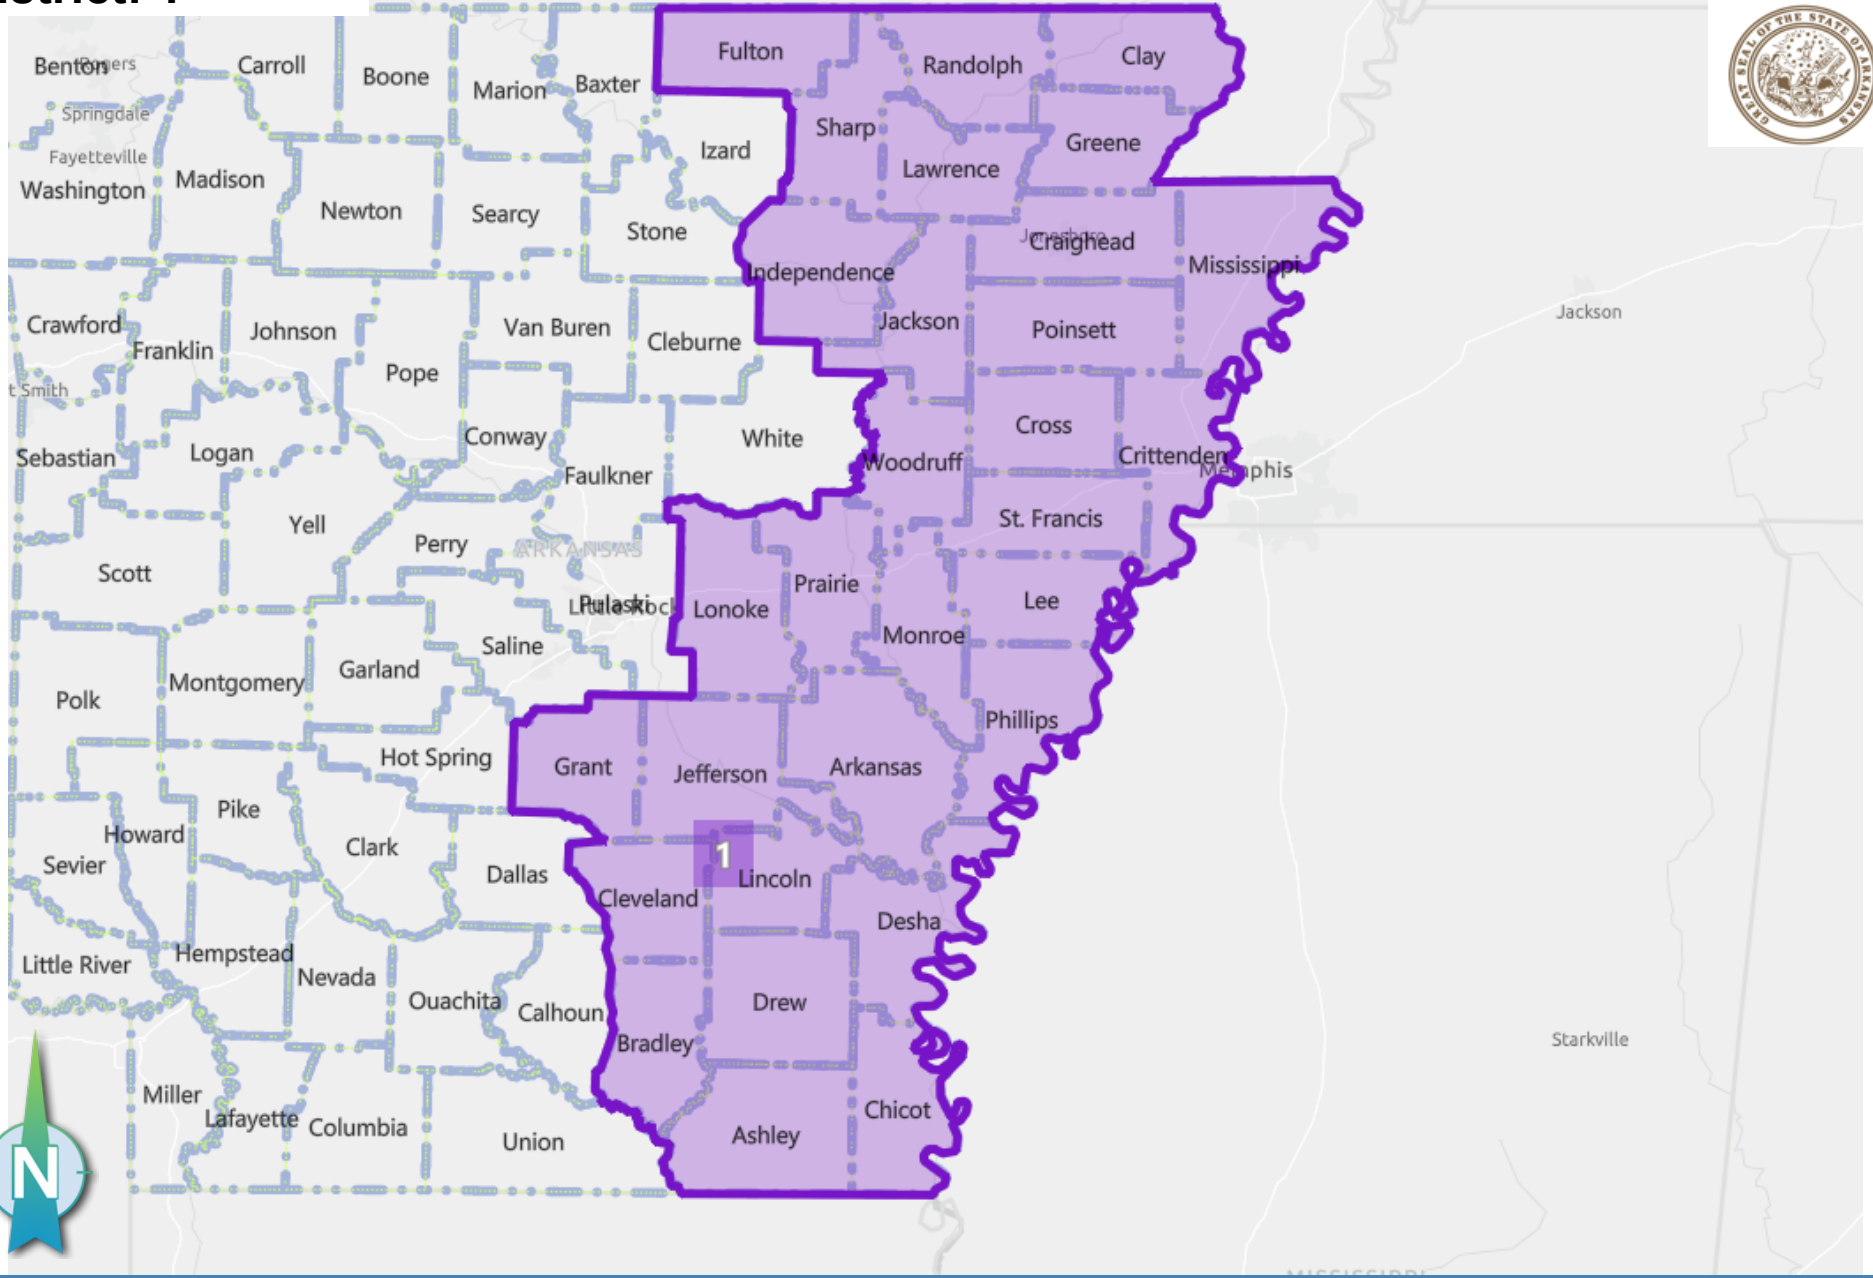

Congressional Plan HB 1966- Rep. Meeks 1

AutoBound Edge MAP - Based on: 2020 Census Geography, 2010 PL94-171

Map Date: 9/24/2021 12:08:35 PM Last Edit:9/23/2021 11:52:03 AM

Table of Contents

District: 1 2
District: 2 3
District: 3 4
District: 4 5

District: 1

Ideal Population: 752,881

Deviation: 0.15 %

Total Population: 754,032

Based on: 2020 Census Geography, 2010 PL94-171

District: 2

Ideal Population: 752,881

Deviation: 0.09 %

Total Population: 753,595

Based on: 2020 Census Geography, 2010 PL94-171

District: 3

Ideal Population: 752,881

Deviation: -0.08 %

Total Population: **752,307**

Based on: 2020 Census Geography, 2010 PL94-171

District: 4

Ideal Population: 752,881

Deviation: -0.17 %

Total Population: 751,590

Based on: 2020 Census Geography, 2010 PL94-171