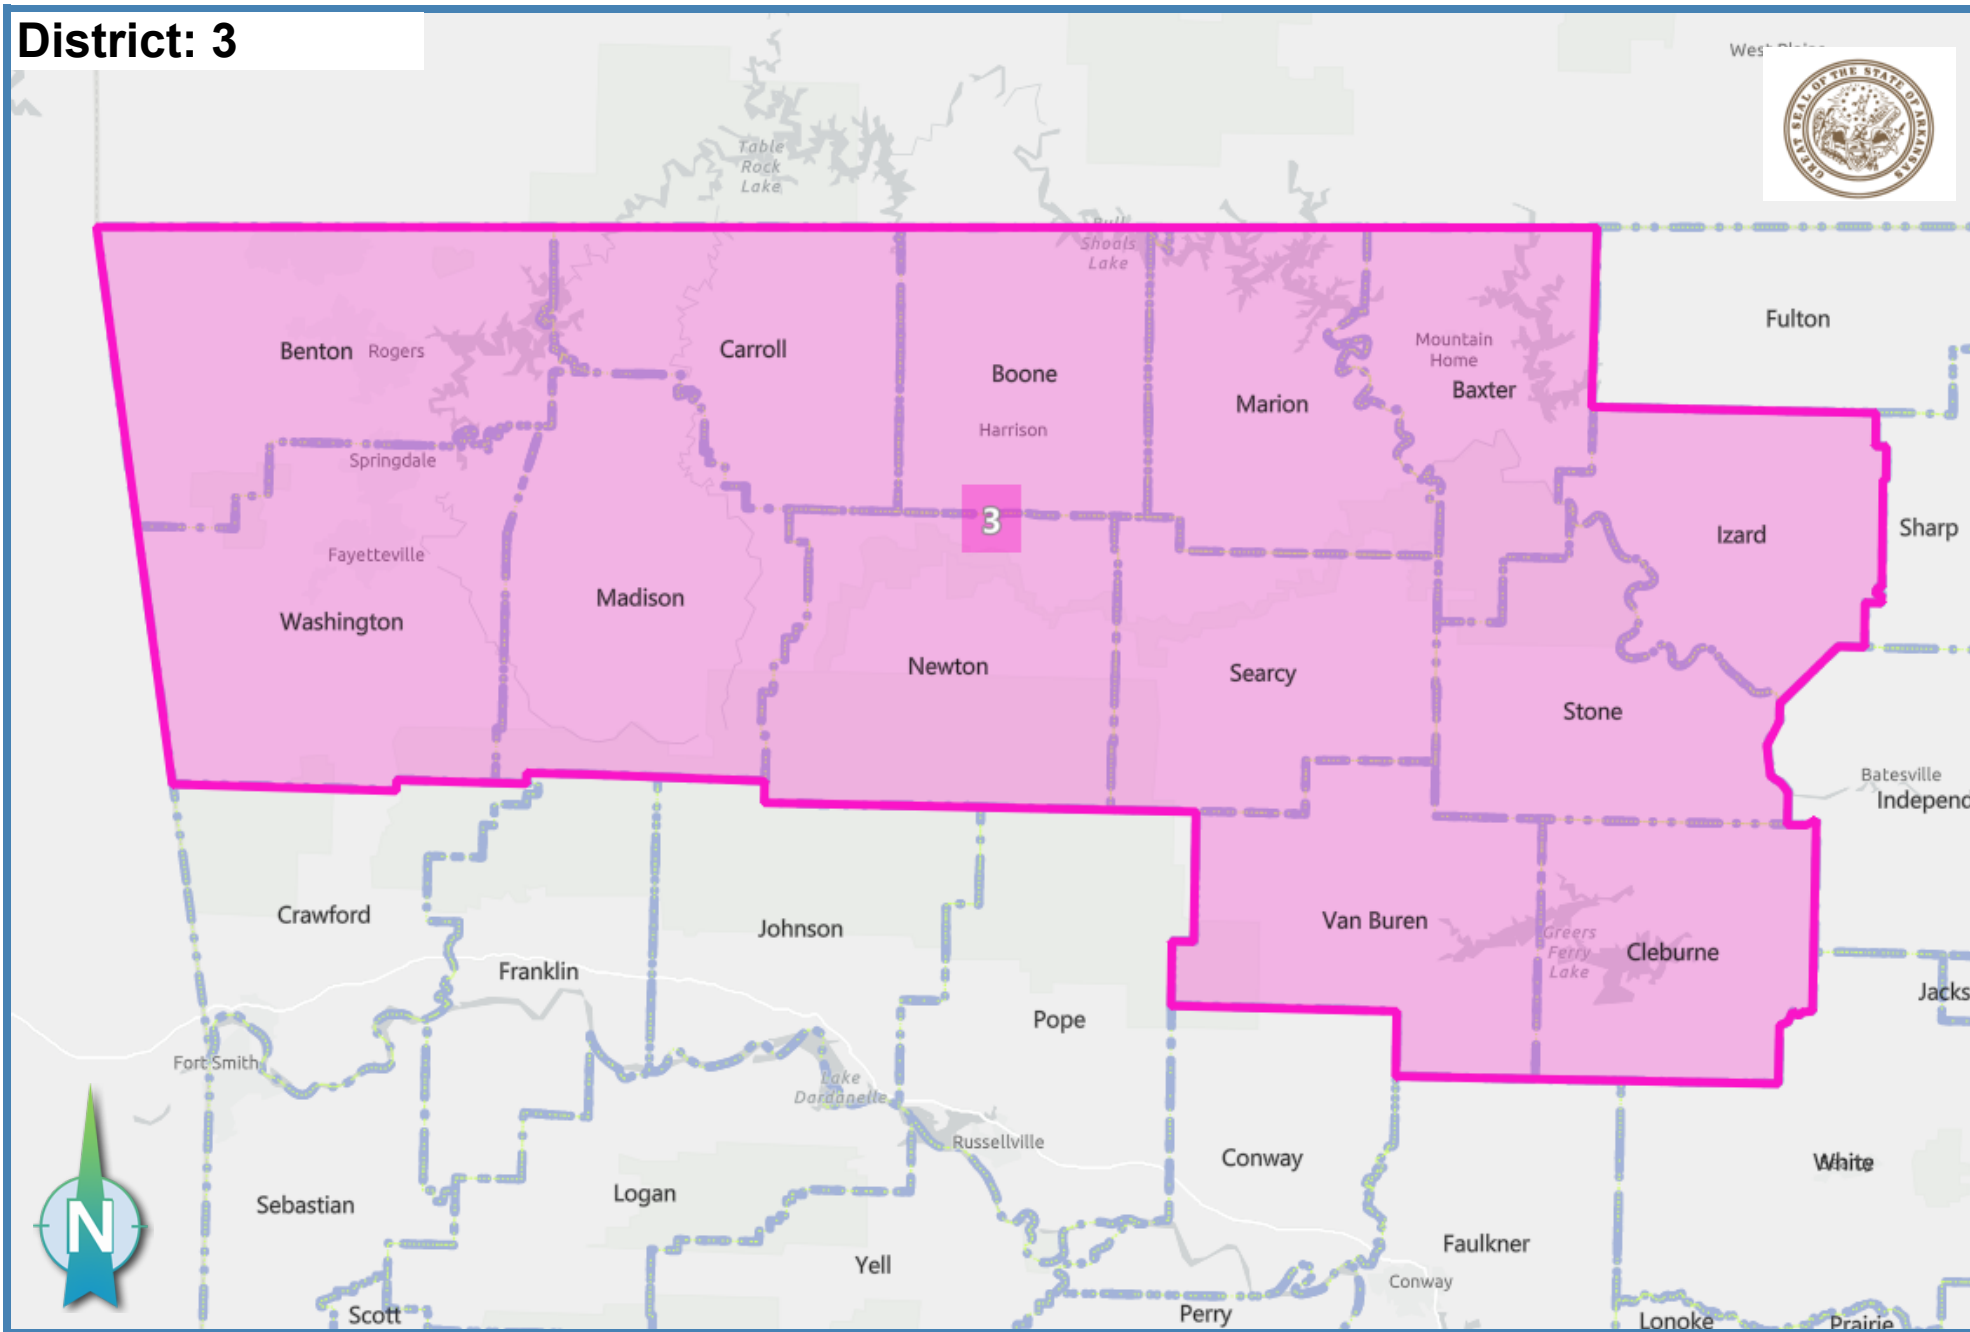

Congressional Plan HB 1966- Rep. Meeks 1

AutoBound Edge MAP - Based on: 2020 Census Geography, 2010 PL94-171

Map Date: 9/24/2021 12:08:35 PM Last Edit:9/23/2021 11:52:03 AM

Table of Contents

District: 1 2
District: 2 3
District: 3 4
District: 4 5

District: 1

Ideal Population: 752,881

Deviation: 0.15 %

Total Population: 754,032

Based on: 2020 Census Geography, 2010 PL94-171

District: 2

Ideal Population: 752,881

Deviation: 0.09 %

Total Population: 753,595

Based on: 2020 Census Geography, 2010 PL94-171

District: 3

Ideal Population: 752,881

Deviation: -0.08 %

Total Population: **752,307**

Based on: 2020 Census Geography, 2010 PL94-171

District: 4

Ideal Population: 752,881

Deviation: -0.17 %

Total Population: 751,590

Based on: 2020 Census Geography, 2010 PL94-171