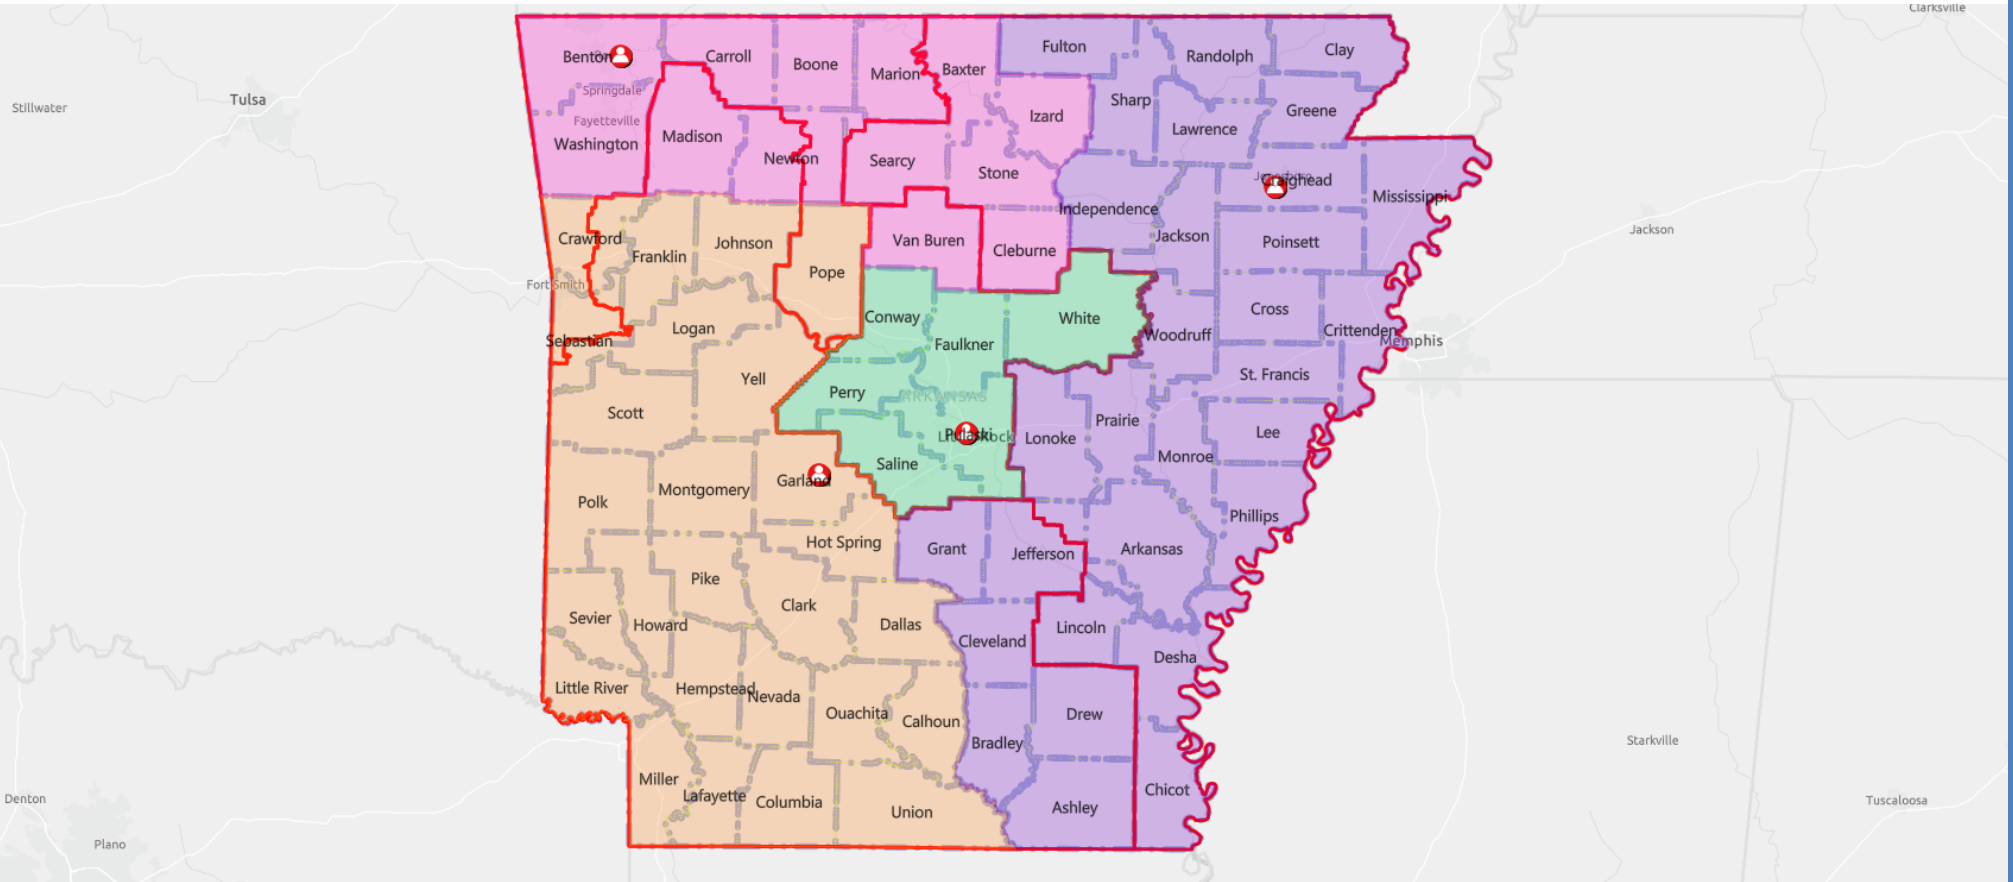

Congressional Plan HB 1966- Rep. Meeks 1

AutoBound Edge MAP - Based on: 2020 Census Geography, 2010 PL94-171

Map Date: 9/24/2021 12:08:35 PM Last Edit:9/23/2021 11:52:03 AM

Table of Contents

District: 1 2
District: 2 3
District: 3 4
District: 4 5

District: 1

Ideal Population: 752,881

Deviation: 0.15 %

Total Population: 754,032

Based on: 2020 Census Geography, 2010 PL94-171

District: 2

Ideal Population: 752,881

Deviation: 0.09 %

Total Population: 753,595

Based on: 2020 Census Geography, 2010 PL94-171

District: 3

Ideal Population: 752,881

Deviation: -0.08 %

Total Population: **752,307**

Based on: 2020 Census Geography, 2010 PL94-171

District: 4

Ideal Population: 752,881

Deviation: -0.17 %

Total Population: 751,590

Based on: 2020 Census Geography, 2010 PL94-171