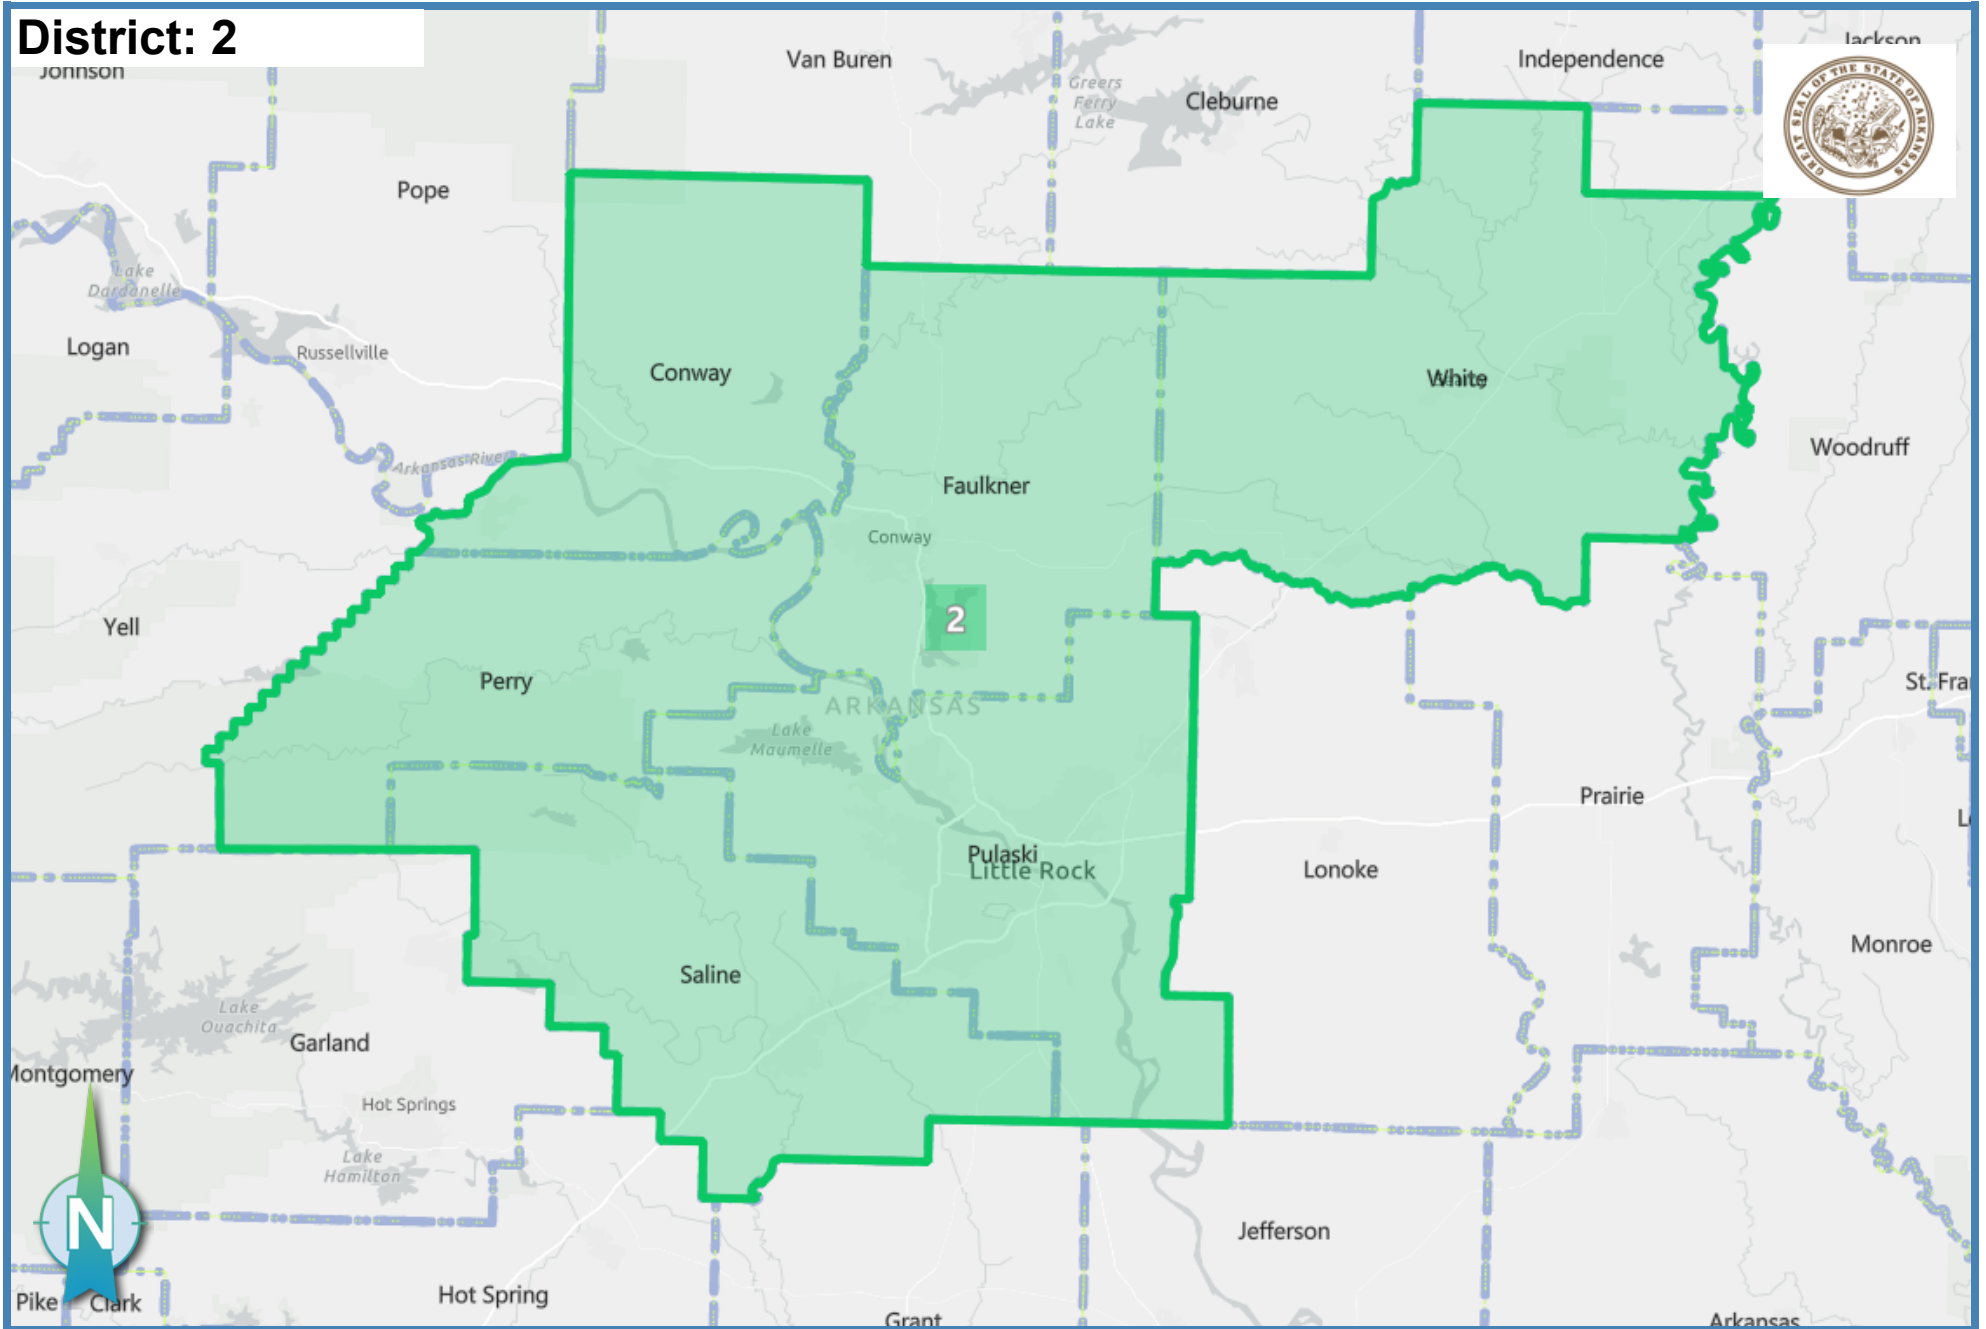

Congressional Plan HB 1966- Rep. Meeks 1

AutoBound Edge MAP - Based on: 2020 Census Geography, 2010 PL94-171

Map Date: 9/24/2021 12:08:35 PM Last Edit:9/23/2021 11:52:03 AM

Table of Contents

District: 1 2
District: 2 3
District: 3 4
District: 4 5

District: 1

Ideal Population: 752,881

Deviation: 0.15 %

Total Population: 754,032

Based on: 2020 Census Geography, 2010 PL94-171

District: 2

Ideal Population: 752,881

Deviation: 0.09 %

Total Population: 753,595

Based on: 2020 Census Geography, 2010 PL94-171

District: 3

Ideal Population: 752,881

Deviation: -0.08 %

Total Population: **752,307**

Based on: 2020 Census Geography, 2010 PL94-171

District: 4

Ideal Population: 752,881

Deviation: -0.17 %

Total Population: 751,590

Based on: 2020 Census Geography, 2010 PL94-171