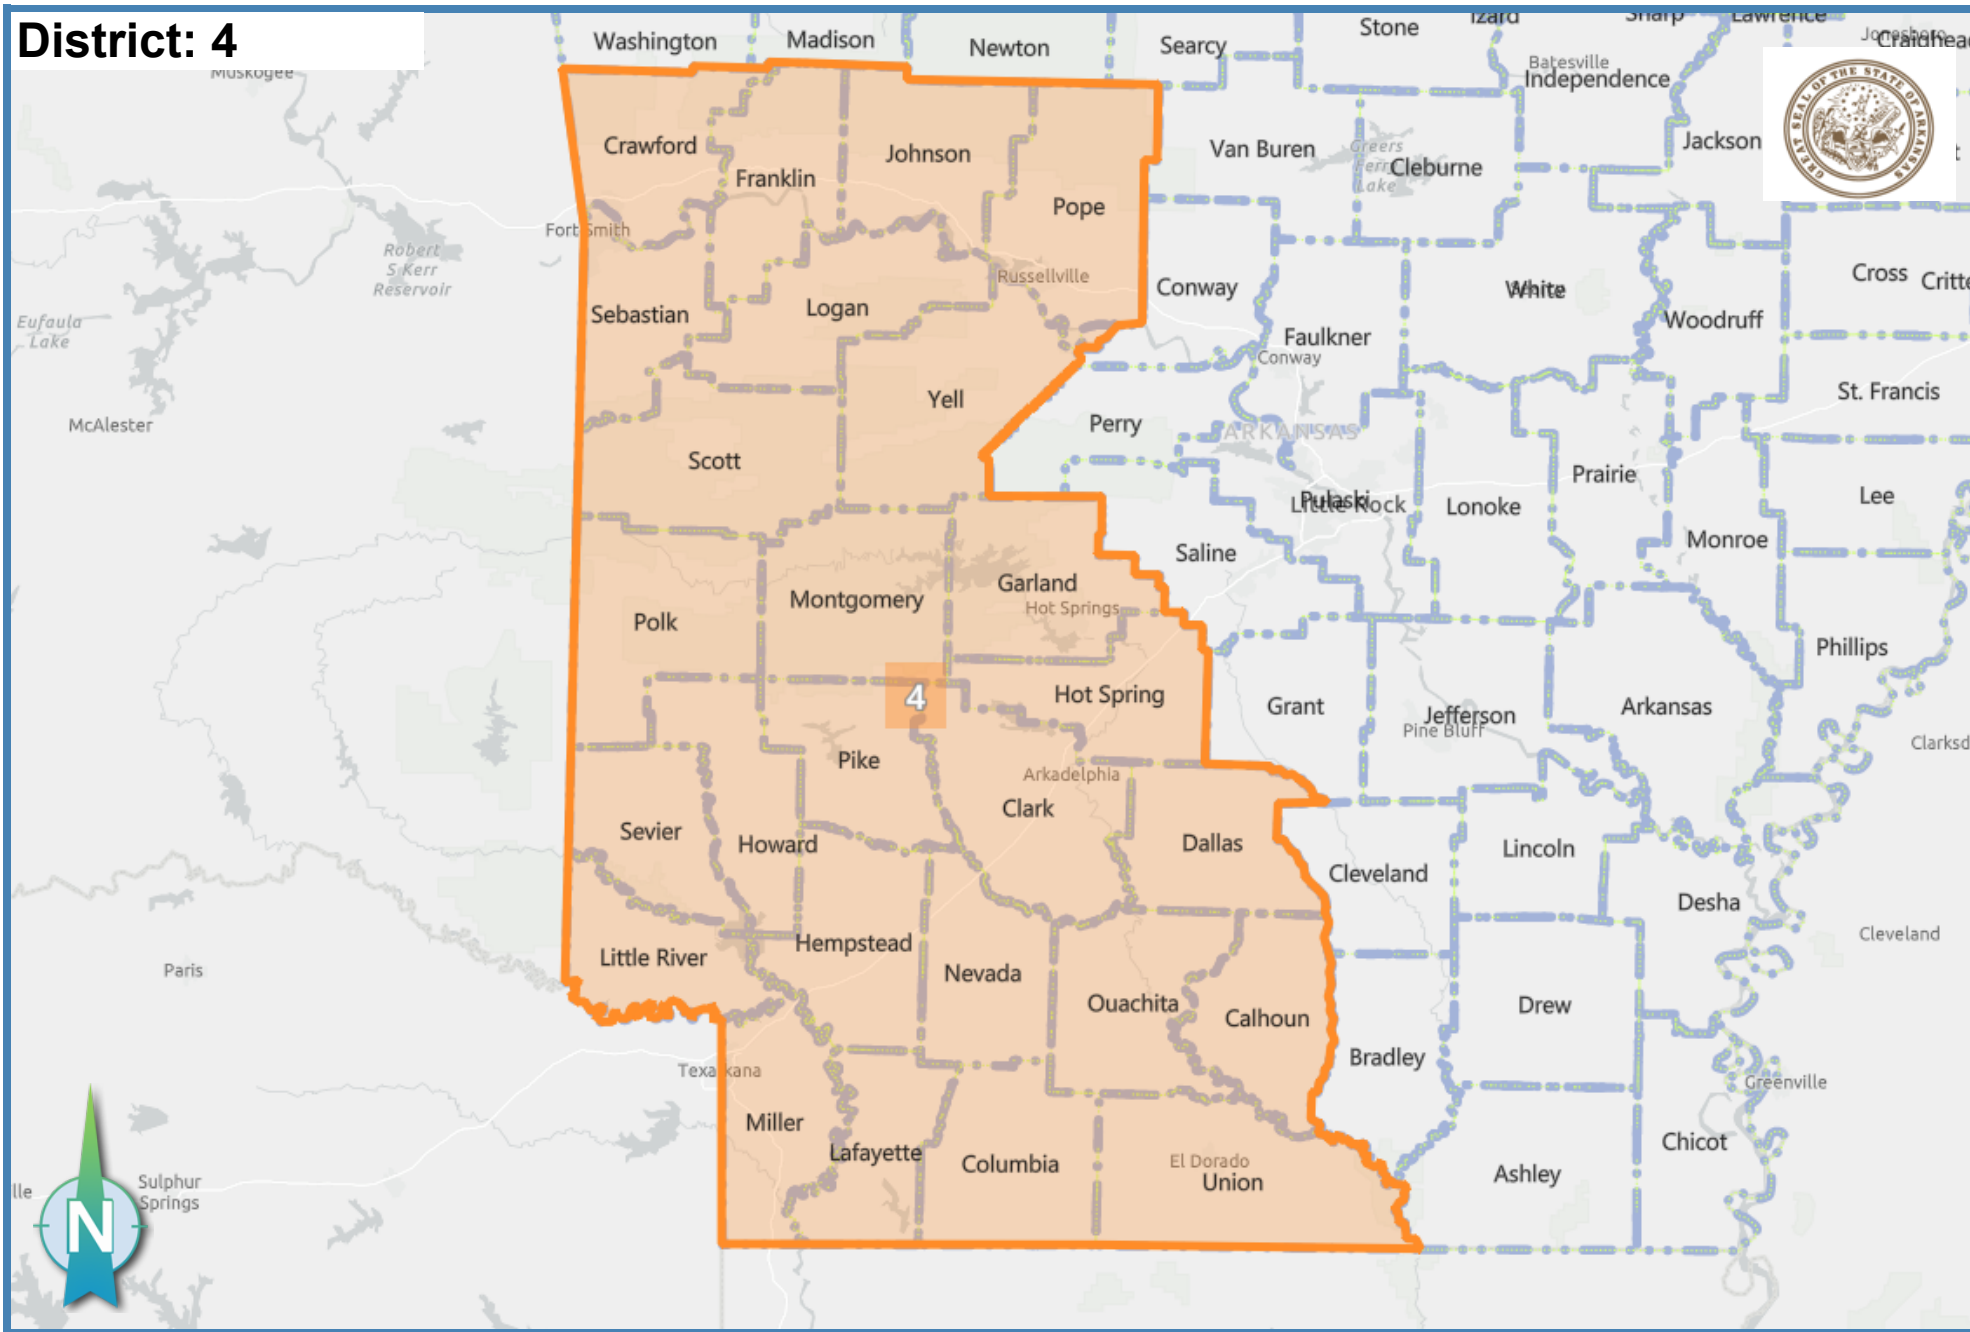

District: 1

Ideal Population: 752,881

Deviation: 0.15 %

Total Population: 754,032

Based on: 2020 Census Geography, 2010 PL94-171

District: 2

Ideal Population: 752,881

Deviation: 0.09 %

Total Population: 753,595

Based on: 2020 Census Geography, 2010 PL94-171

District: 3

Ideal Population: 752,881

Deviation: -0.08 %

Total Population: **752,307**

Based on: 2020 Census Geography, 2010 PL94-171

District: 4

Ideal Population: 752,881

Deviation: -0.17 %

Total Population: 751,590

Based on: 2020 Census Geography, 2010 PL94-171