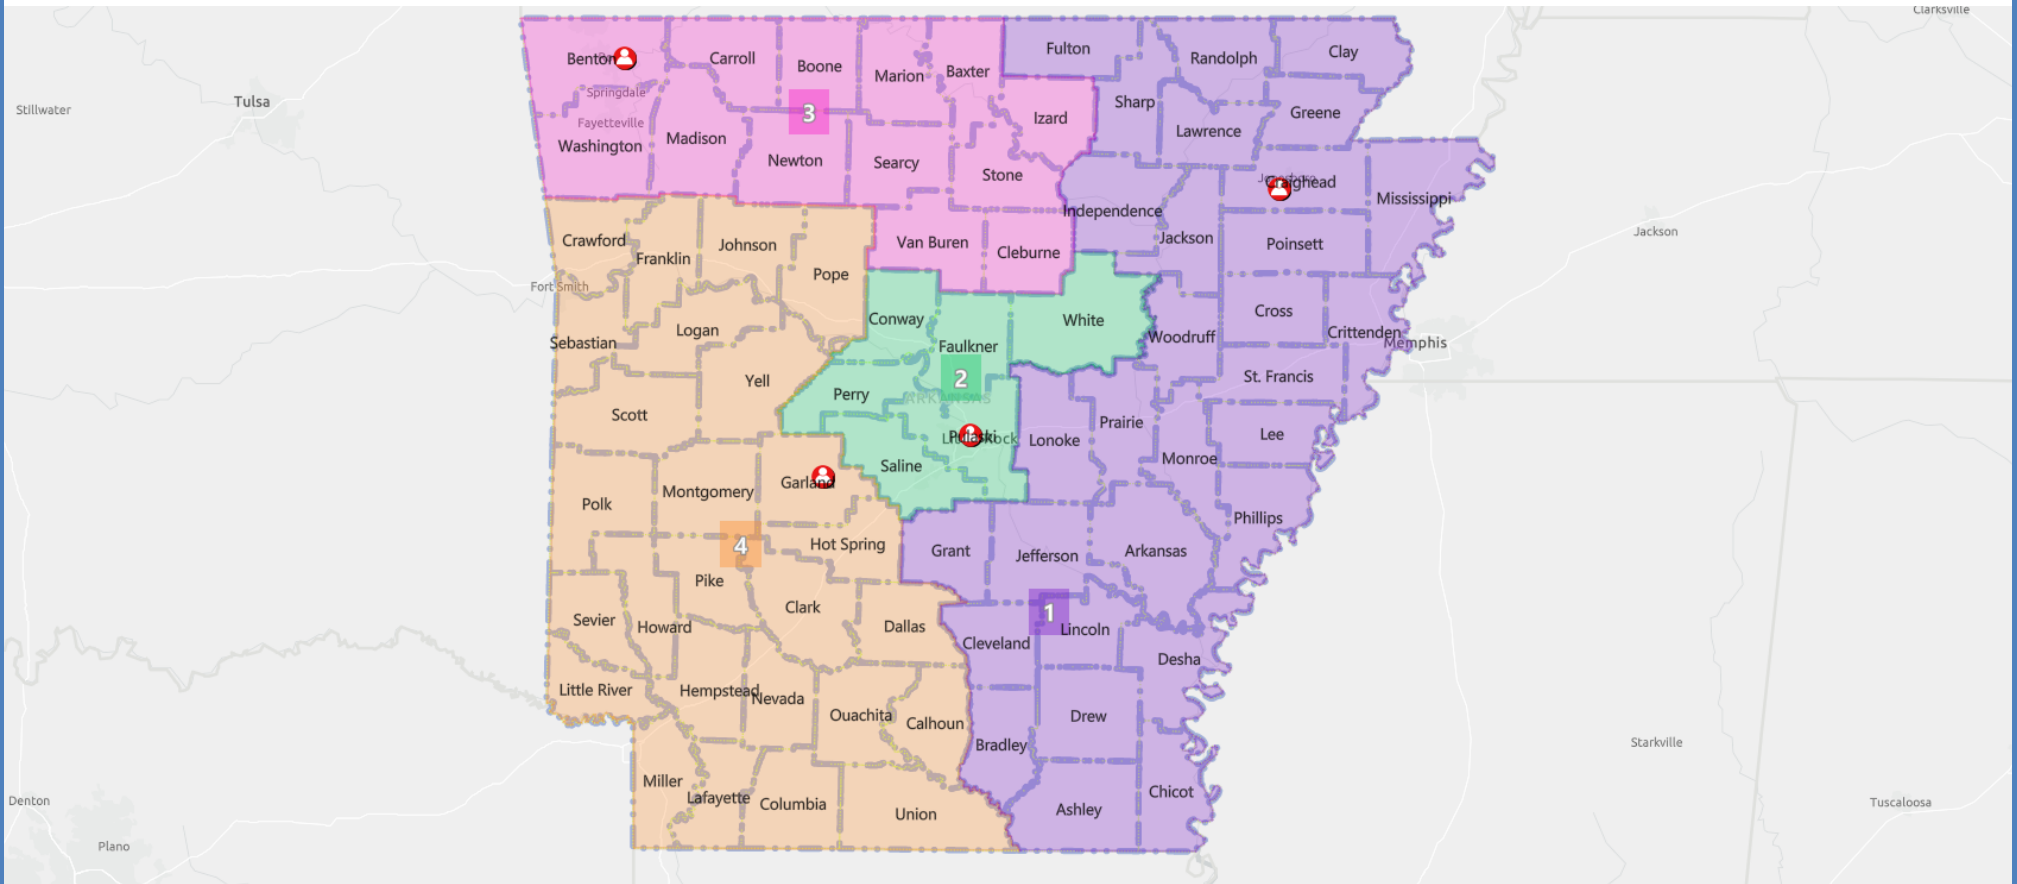

Congressional Plan HB 1966- Rep. Meeks 1

AutoBound Edge MAP - Based on: 2020 Census Geography, 2010 PL94-171

Map Date: 9/24/2021 12:08:35 PM Last Edit:9/23/2021 11:52:03 AM

Table of Contents

District: 1 2
District: 2 3
District: 3 4
District: 4 5

District: 1

Ideal Population: 752,881

Deviation: 0.15 %

Total Population: 754,032

Based on: 2020 Census Geography, 2010 PL94-171

District: 2

Ideal Population: 752,881

Deviation: 0.09 %

Total Population: 753,595

Based on: 2020 Census Geography, 2010 PL94-171

District: 3

Ideal Population: 752,881

Deviation: -0.08 %

Total Population: **752,307**

Based on: 2020 Census Geography, 2010 PL94-171

District: 4

Ideal Population: 752,881

Deviation: -0.17 %

Total Population: 751,590

Based on: 2020 Census Geography, 2010 PL94-171