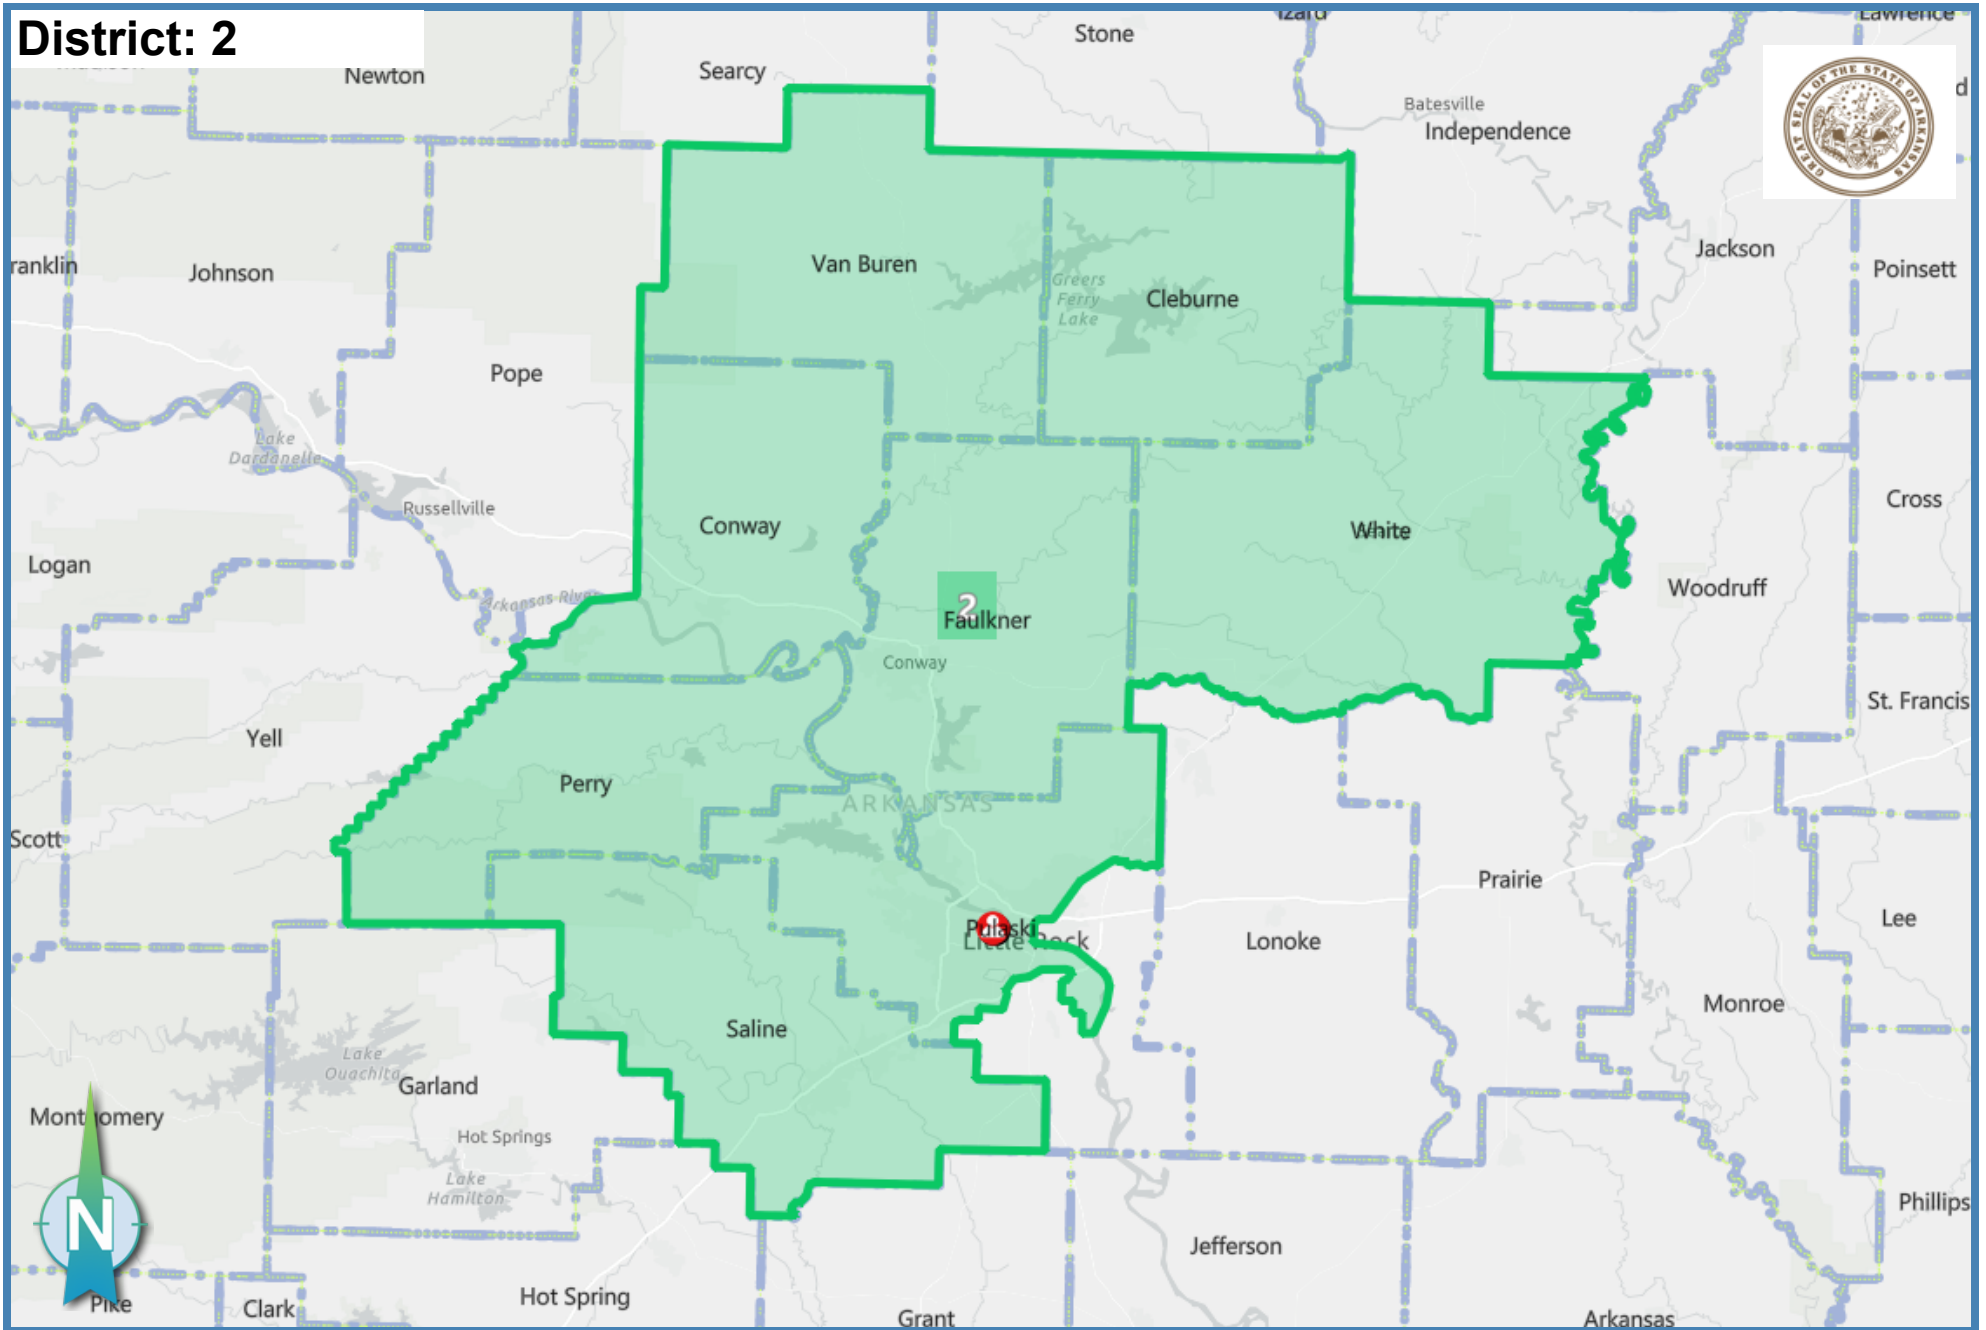

Table of Contents

District: 1	2
District: 2	3
District: 3	4
District: 4	5

District: 1

Ideal Population: 752,881

Deviation: -0.37 %

Total Population: 750,110

Based on: 2020 Census Geography, 2010 PL94-171

District: 2

Ideal Population: 752,881

Deviation: -0.33 %

Total Population: 750,388

Based on: 2020 Census Geography, 2010 PL94-171

District: 3

Ideal Population: 752,881

Deviation: 0.39 %

Total Population: 755,800

Based on: 2020 Census Geography, 2010 PL94-171

District: 4

Ideal Population: 752,881

Deviation: 0.31 %

Total Population: **755,226**

Based on: 2020 Census Geography, 2010 PL94-171

SB 743 – Senator English 4

Pulaski County Detail:

SB 743 – Senator English 4

Sebastian County Detail: