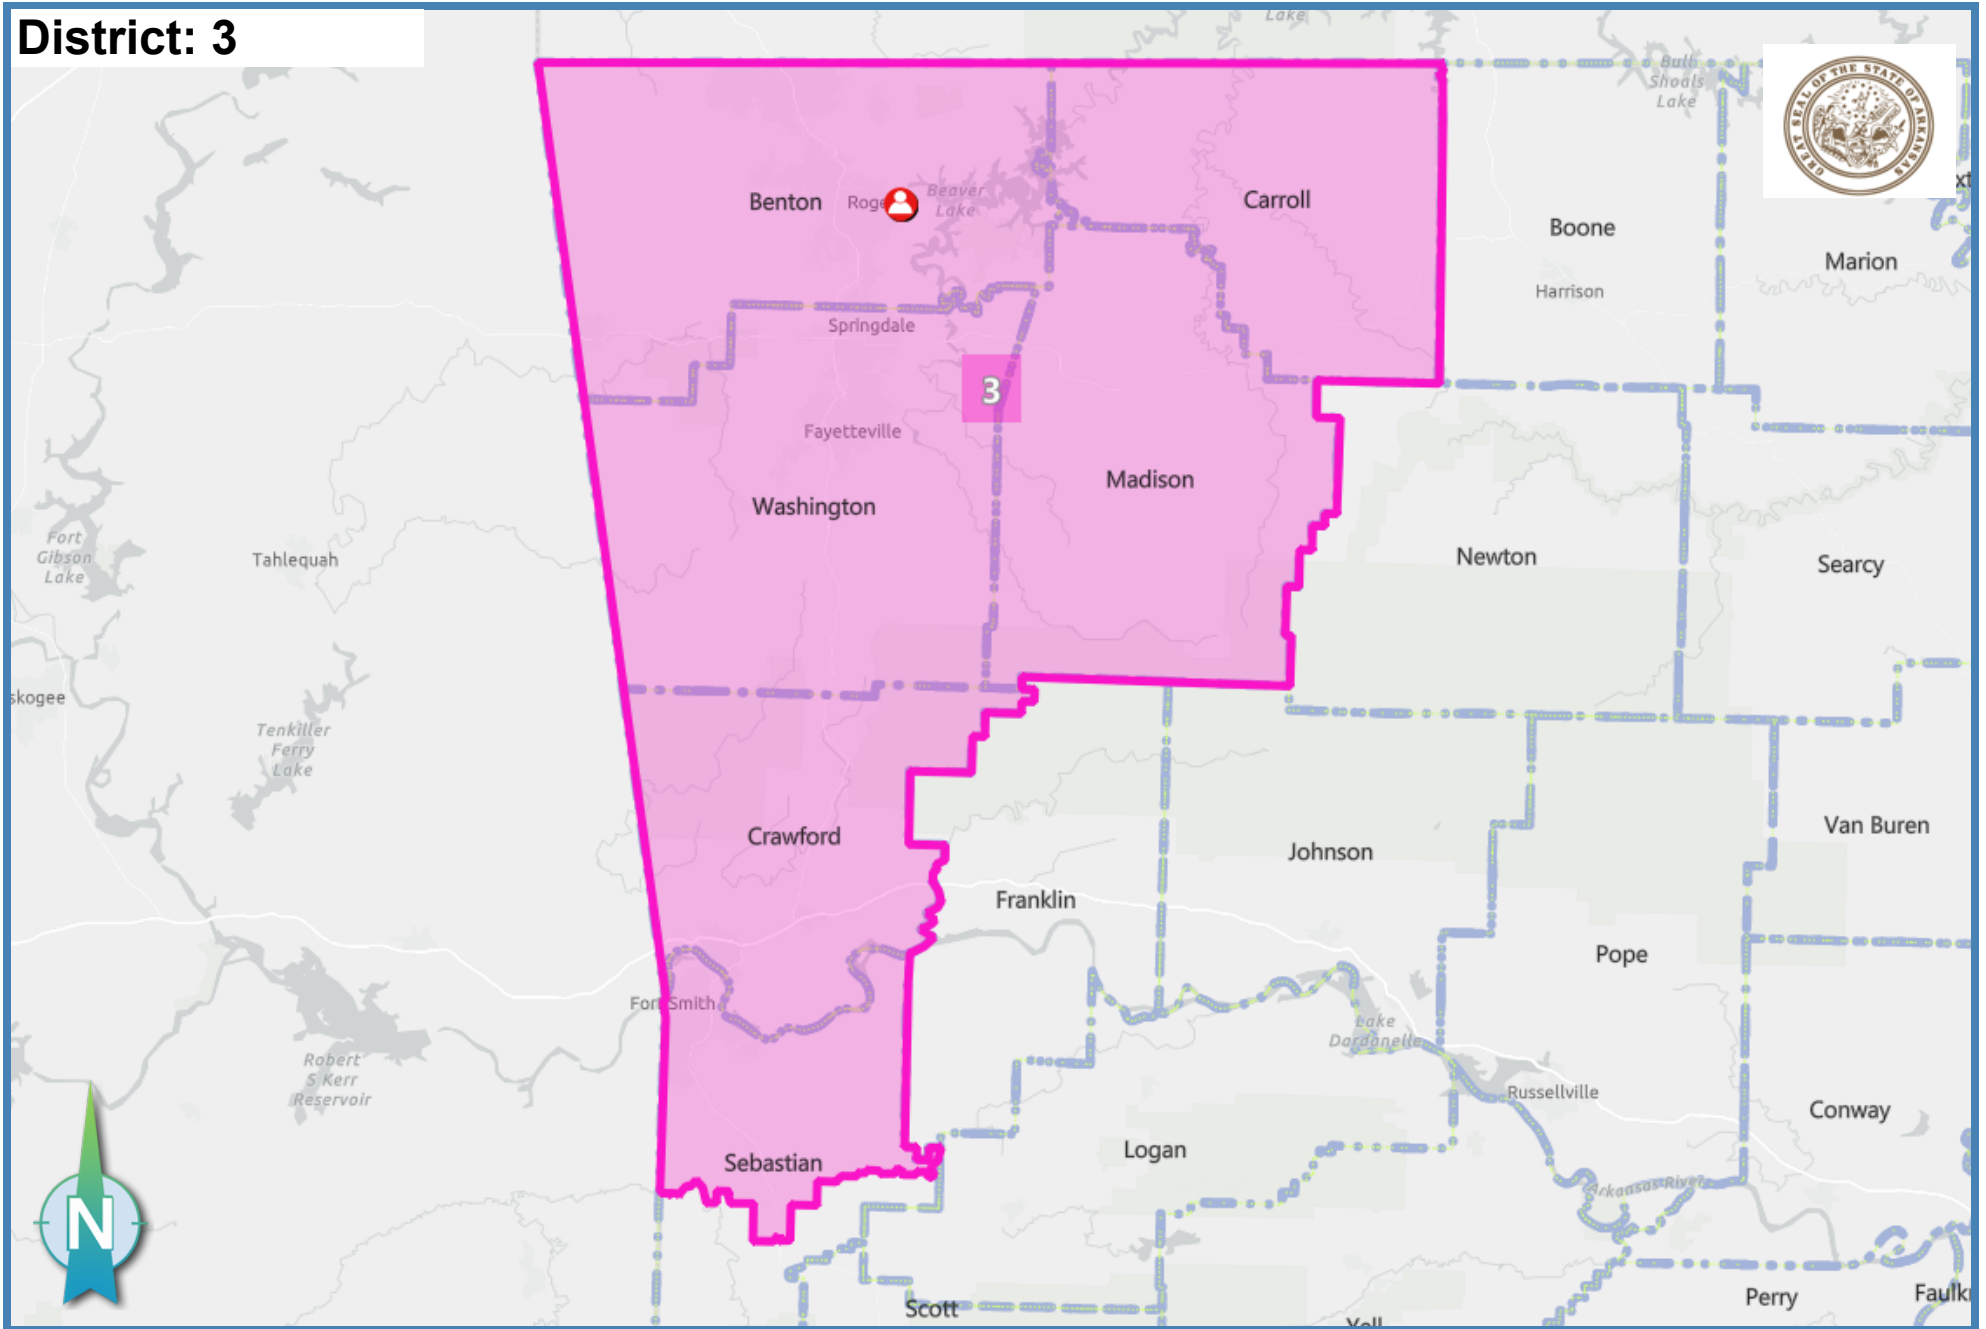

Table of Contents

District: 1	2
District: 2	3
District: 3	4
District: 4	5

District: 1

Ideal Population: 752,881

Deviation: -0.37 %

Total Population: 750,110

Based on: 2020 Census Geography, 2010 PL94-171

District: 2

Ideal Population: 752,881

Deviation: -0.33 %

Total Population: 750,388

Based on: 2020 Census Geography, 2010 PL94-171

District: 3

Ideal Population: 752,881

Deviation: 0.39 %

Total Population: 755,800

Based on: 2020 Census Geography, 2010 PL94-171

District: 4

Ideal Population: 752,881

Deviation: 0.31 %

Total Population: **755,226**

Based on: 2020 Census Geography, 2010 PL94-171

SB 743 – Senator English 4

Pulaski County Detail:

SB 743 – Senator English 4

Sebastian County Detail: