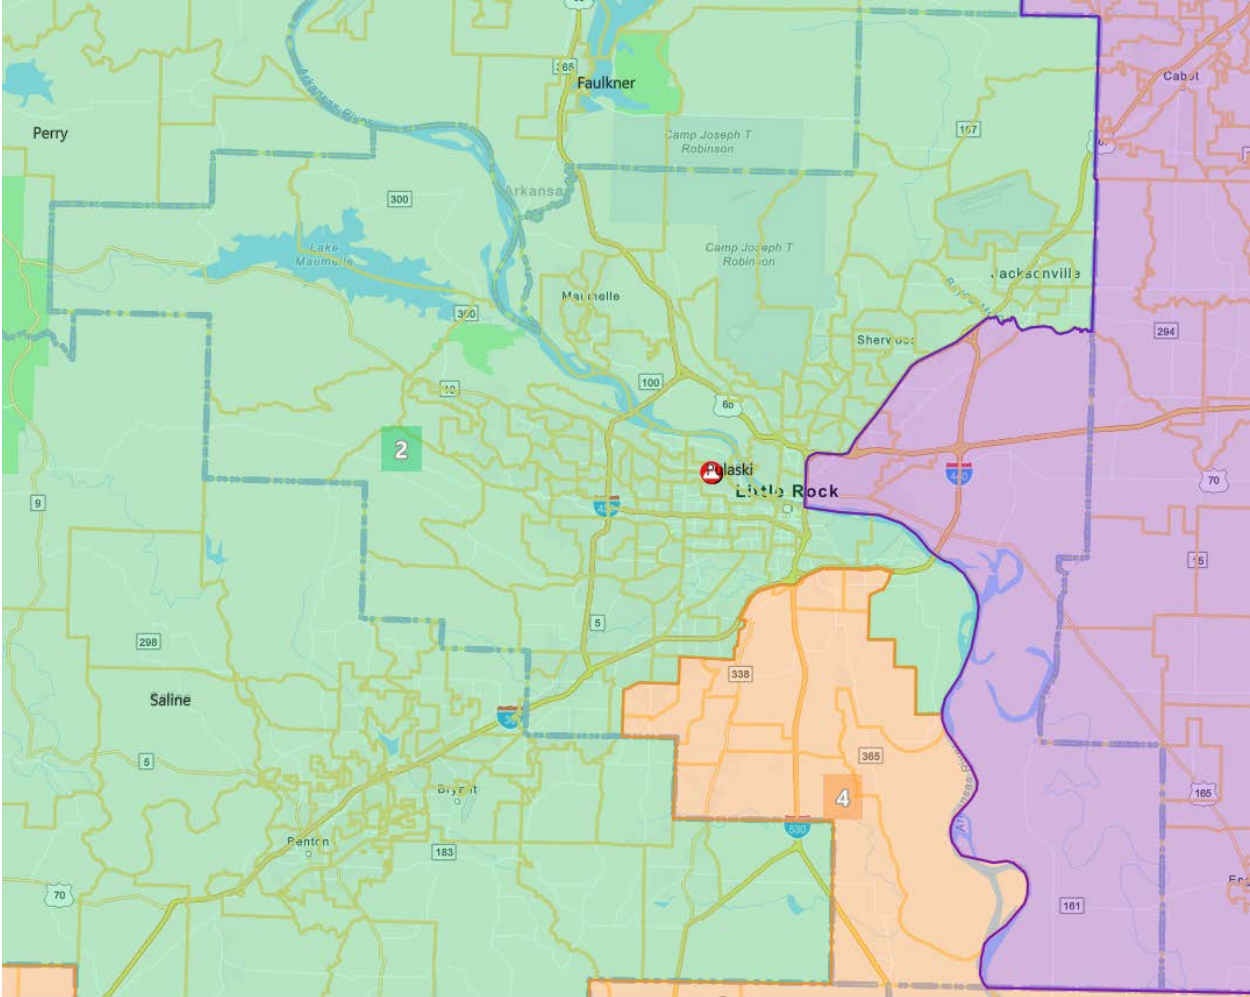

Table of Contents

District: 1	2
District: 2	3
District: 3	4
District: 4	5

District: 1

Ideal Population: 752,881

Deviation: -0.37 %

Total Population: 750,110

Based on: 2020 Census Geography, 2010 PL94-171

District: 2

Ideal Population: 752,881

Deviation: -0.33 %

Total Population: 750,388

Based on: 2020 Census Geography, 2010 PL94-171

District: 3

Ideal Population: 752,881

Deviation: 0.39 %

Total Population: 755,800

Based on: 2020 Census Geography, 2010 PL94-171

District: 4

Ideal Population: 752,881

Deviation: 0.31 %

Total Population: **755,226**

Based on: 2020 Census Geography, 2010 PL94-171

SB 743 – Senator English 4

Pulaski County Detail:

SB 743 – Senator English 4

Sebastian County Detail: