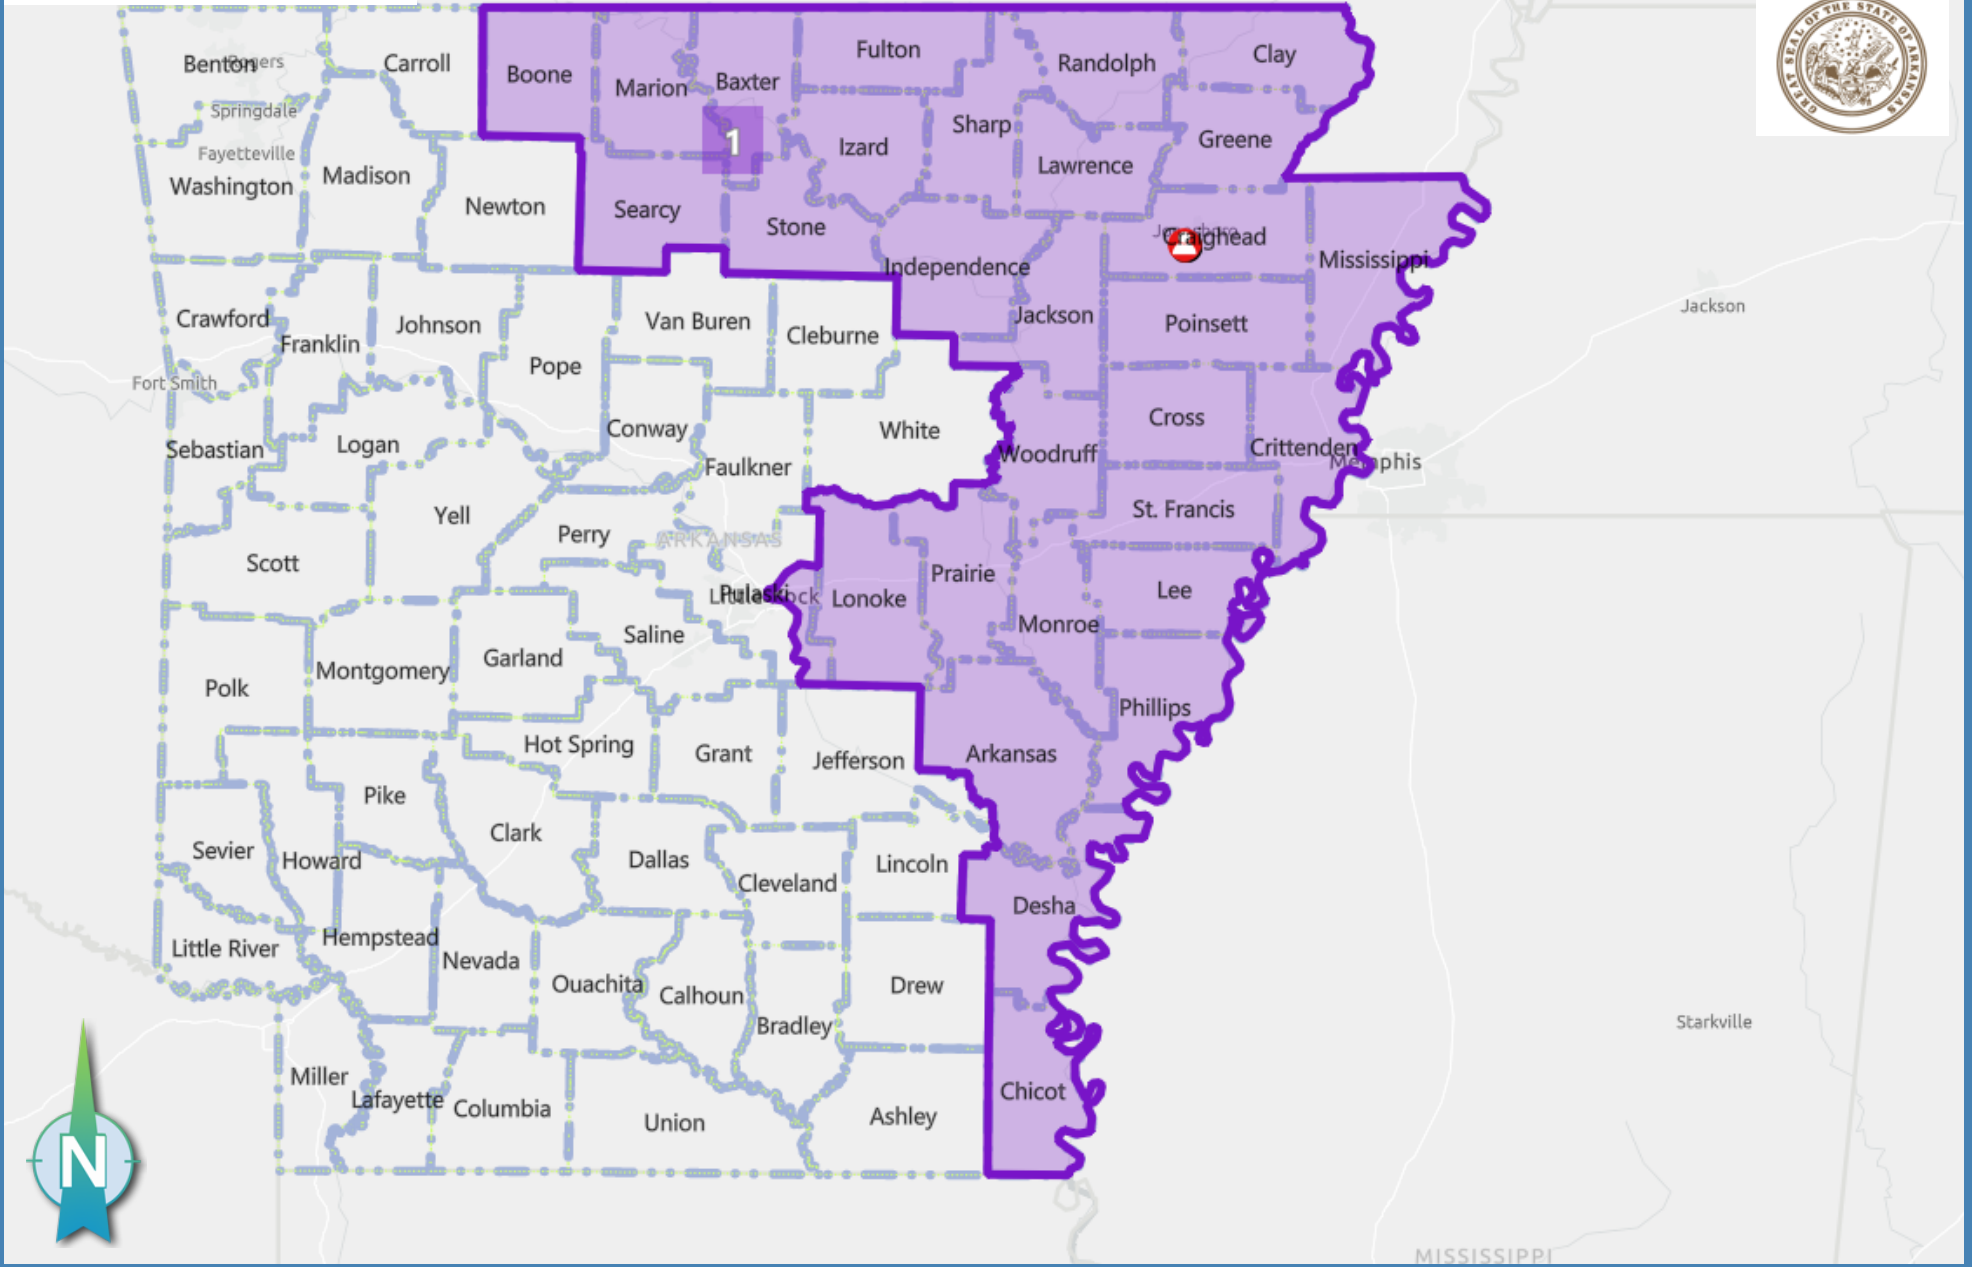

Table of Contents

District: 1	2
District: 2	3
District: 3	4
District: 4	5

District: 1

Ideal Population: 752,881

Deviation: -0.37 %

Total Population: 750,110

Based on: 2020 Census Geography, 2010 PL94-171

District: 2

Ideal Population: 752,881

Deviation: -0.33 %

Total Population: 750,388

Based on: 2020 Census Geography, 2010 PL94-171

District: 3

Ideal Population: 752,881

Deviation: 0.39 %

Total Population: 755,800

Based on: 2020 Census Geography, 2010 PL94-171

District: 4

Ideal Population: 752,881

Deviation: 0.31 %

Total Population: **755,226**

Based on: 2020 Census Geography, 2010 PL94-171

SB 743 – Senator English 4

Pulaski County Detail:

SB 743 – Senator English 4

Sebastian County Detail: