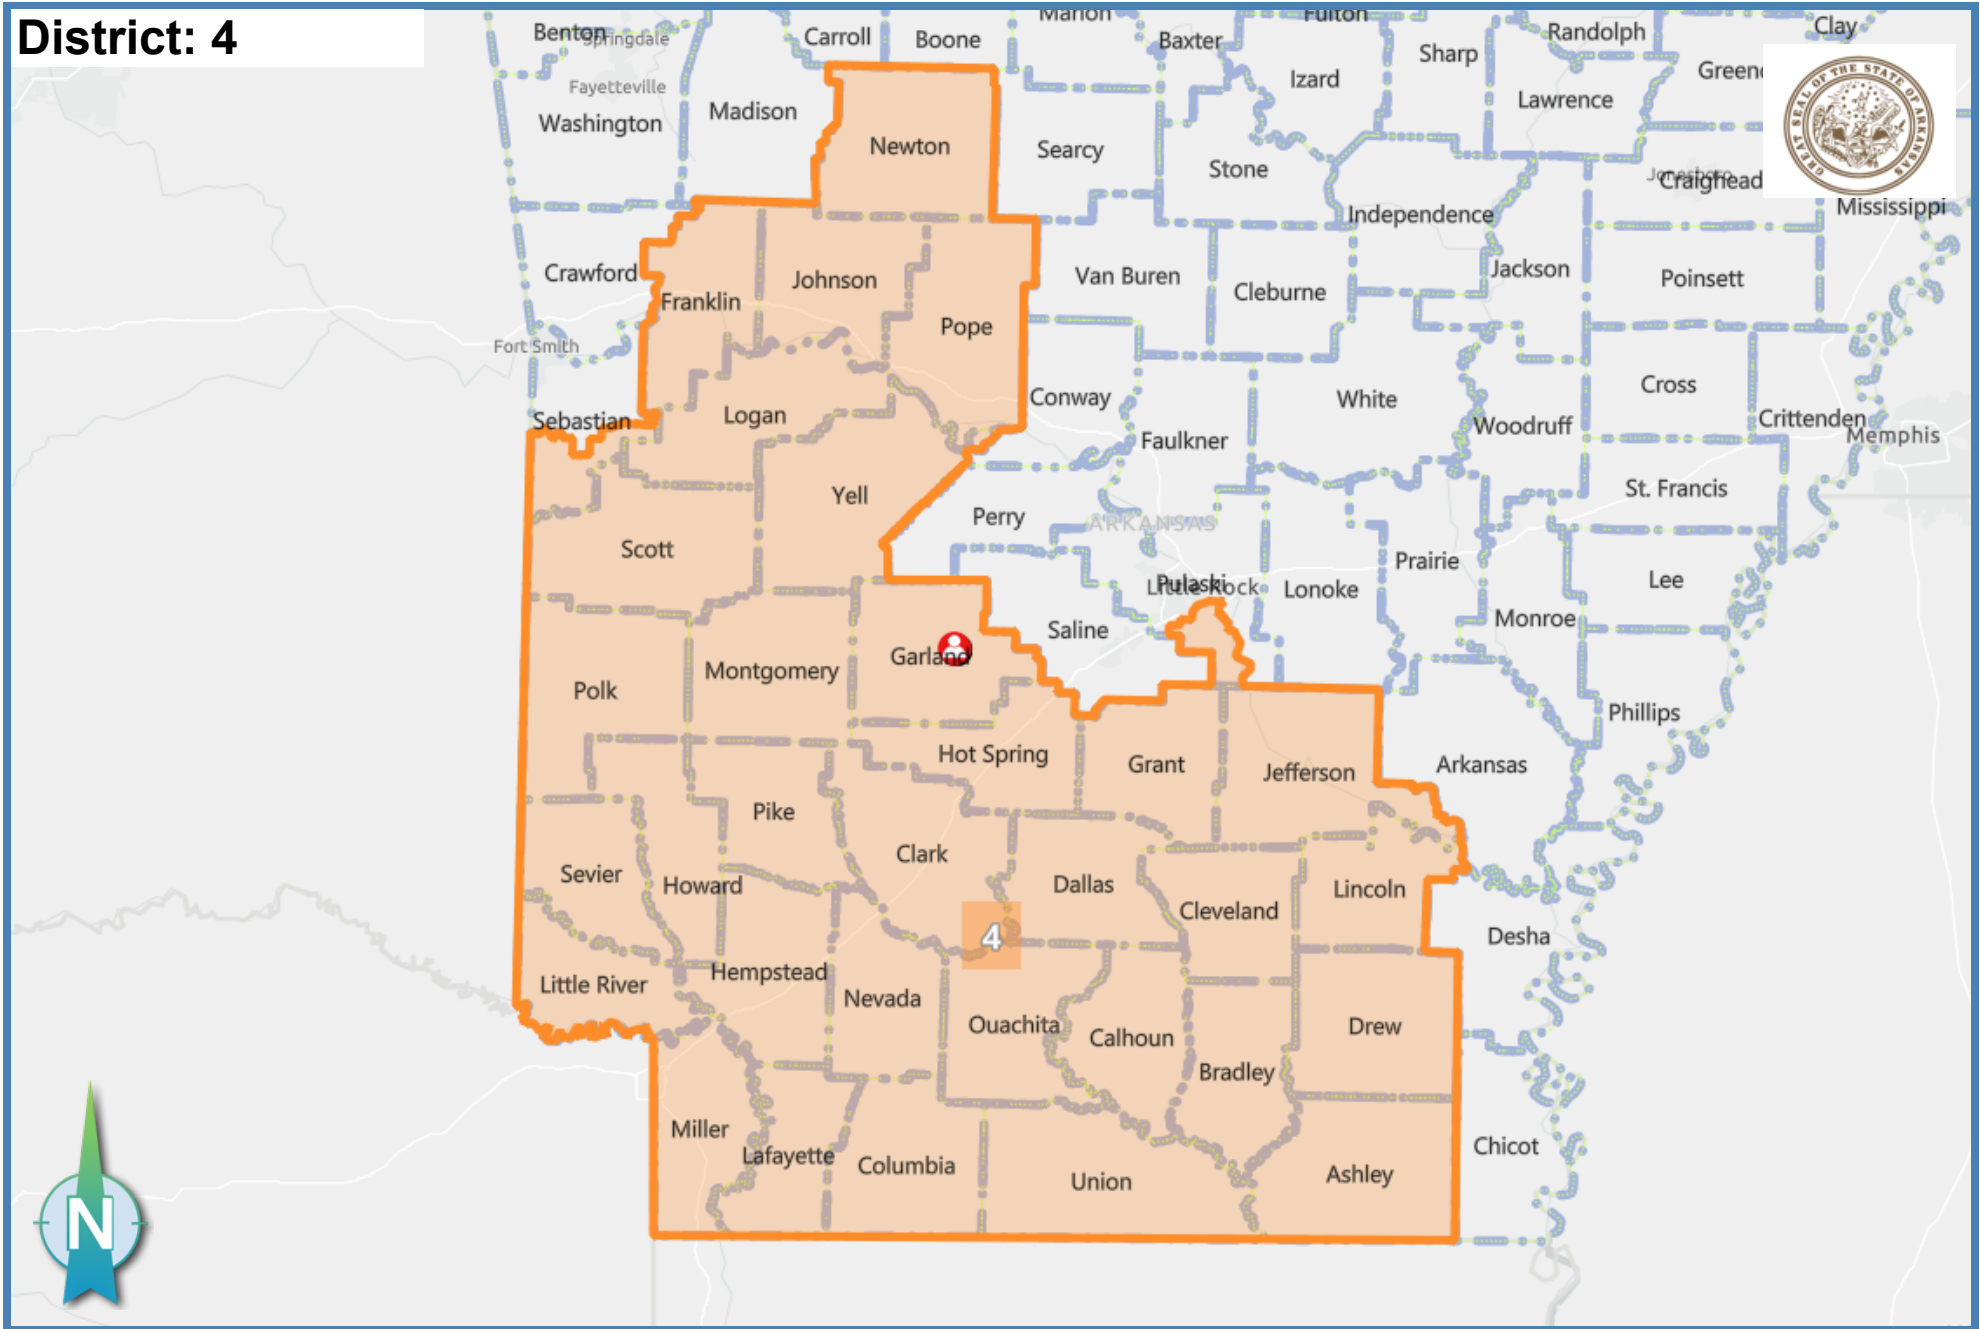

Table of Contents

District: 1	2
District: 2	3
District: 3	4
District: 4	5

District: 1

Ideal Population: 752,881

Deviation: -0.37 %

Total Population: 750,110

Based on: 2020 Census Geography, 2010 PL94-171

District: 2

Ideal Population: 752,881

Deviation: -0.33 %

Total Population: 750,388

Based on: 2020 Census Geography, 2010 PL94-171

District: 3

Ideal Population: 752,881

Deviation: 0.39 %

Total Population: 755,800

Based on: 2020 Census Geography, 2010 PL94-171

District: 4

Ideal Population: 752,881

Deviation: 0.31 %

Total Population: **755,226**

Based on: 2020 Census Geography, 2010 PL94-171

SB 743 – Senator English 4

Pulaski County Detail:

SB 743 – Senator English 4

Sebastian County Detail: