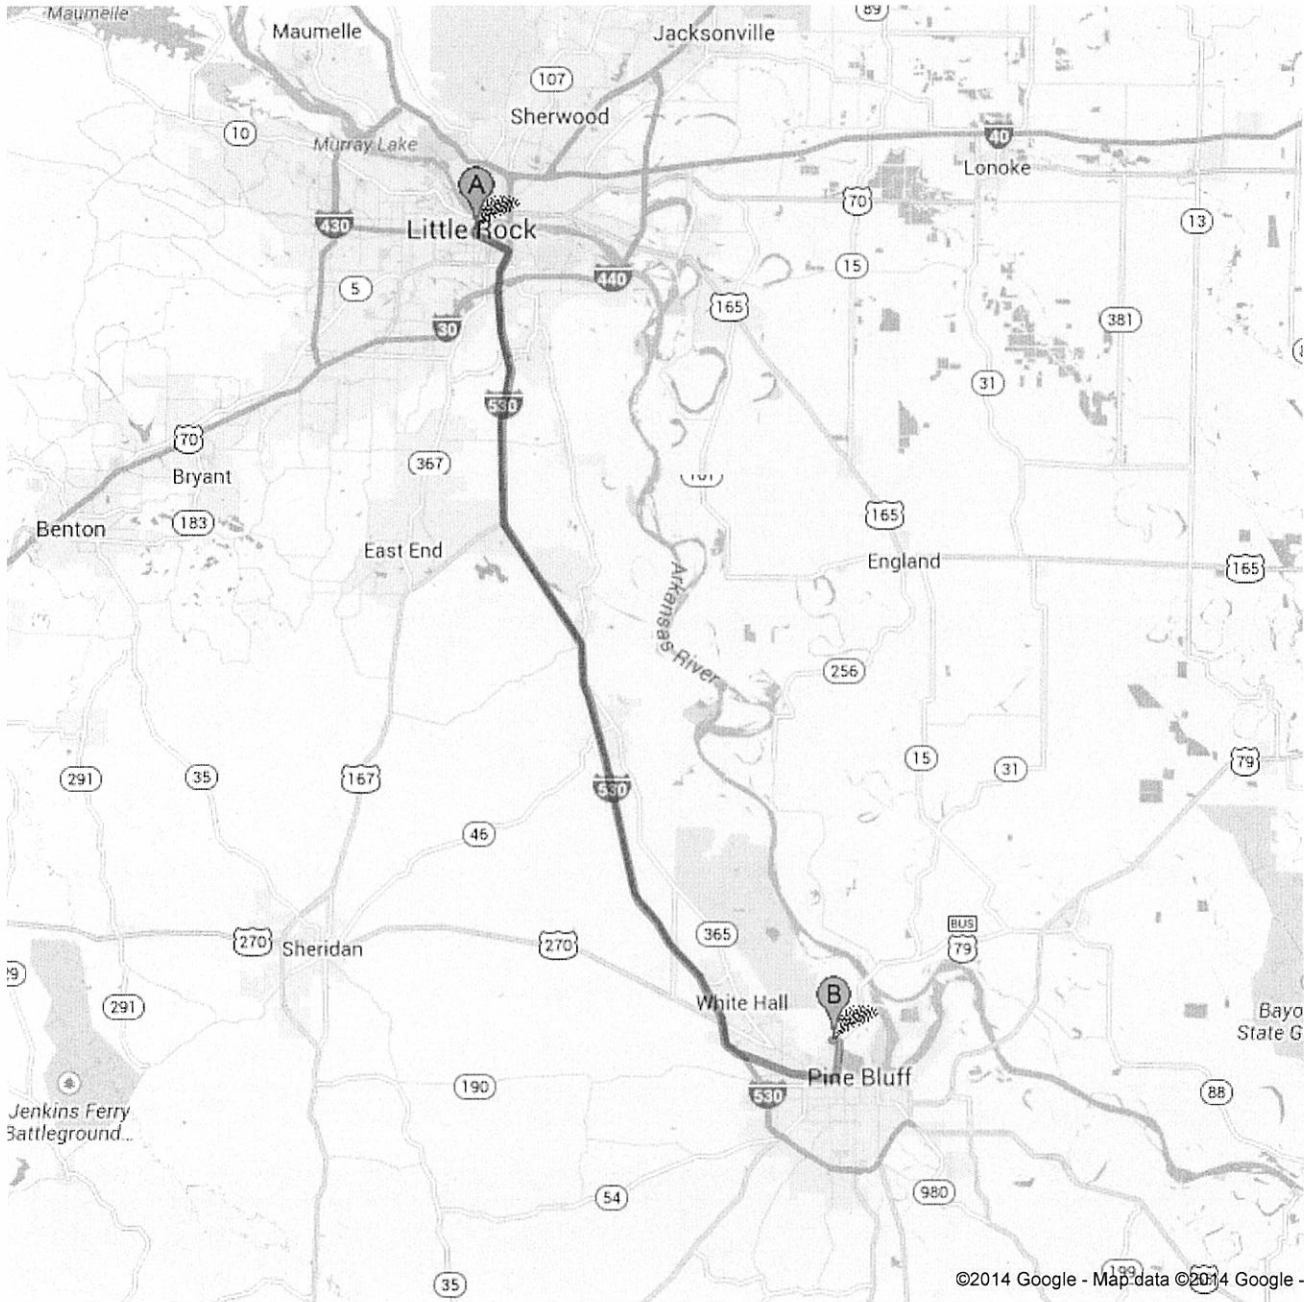

Directions to 2195 L A Prexy Davis Dr, Pine Bluff, AR 71601
44.8 mi – about 45 mins
FROM--STATE CAPITOL

TO--UAPB CAMPUS, S. J. PARKER EXTENSION COMPLEX

Directions to 2195 L A Prexy Davis Dr, Pine Bluff, AR 71601
44.8 mi – about 45 mins
FROM--STATE CAPITOL

TO--UAPB CAMPUS, S. J. PARKER EXTENSION COMPLEX

A 500 Woodlane St, Little Rock, AR 72201

1. Head **south** on **Woodlane St** toward **W 6th St** go 0.1 mi
total 0.1 mi
2. Continue onto **Dr Martin Luther King Dr** go 476 ft
total 0.2 mi
-  3. Turn left to merge onto **I-630 E**
About 2 mins go 1.5 mi
total 1.7 mi
-  4. Take exit **139A-139B** for **I-30 W/I-30 E** toward **Texarkana/N Little Rock** go 404 ft
total 1.8 mi
-  5. Take exit **139B** to merge onto **I-30 W** toward **Texarkana**
About 2 mins go 1.5 mi
total 3.3 mi
-  6. Continue onto **US-167 S/US-65 S** go 0.3 mi
total 3.6 mi
-  7. Continue onto **I-530 S/US-65 S**
About 31 mins go 34.7 mi
total 38.3 mi
-  8. Take exit **35** toward **Downtown/U.S. 65 Business S** go 0.8 mi
total 39.1 mi
-  9. Merge onto **US-65 S**
About 5 mins go 3.9 mi
total 43.0 mi
-  10. Turn left onto **University Dr**
About 3 mins go 1.5 mi
total 44.5 mi
-  11. Turn left onto **Oliver Rd**
About 1 min go 0.3 mi
total 44.8 mi
-  12. Turn left onto **L A Prexy Davis Dr**
Destination will be on the left go 13 ft
total 44.8 mi

B 2195 L A Prexy Davis Dr, Pine Bluff, AR 71601

These directions are for planning purposes only. You may find that construction projects, traffic, weather, or other events may cause conditions to differ from the map results, and you should plan your route accordingly. You must obey all signs or notices regarding your route.