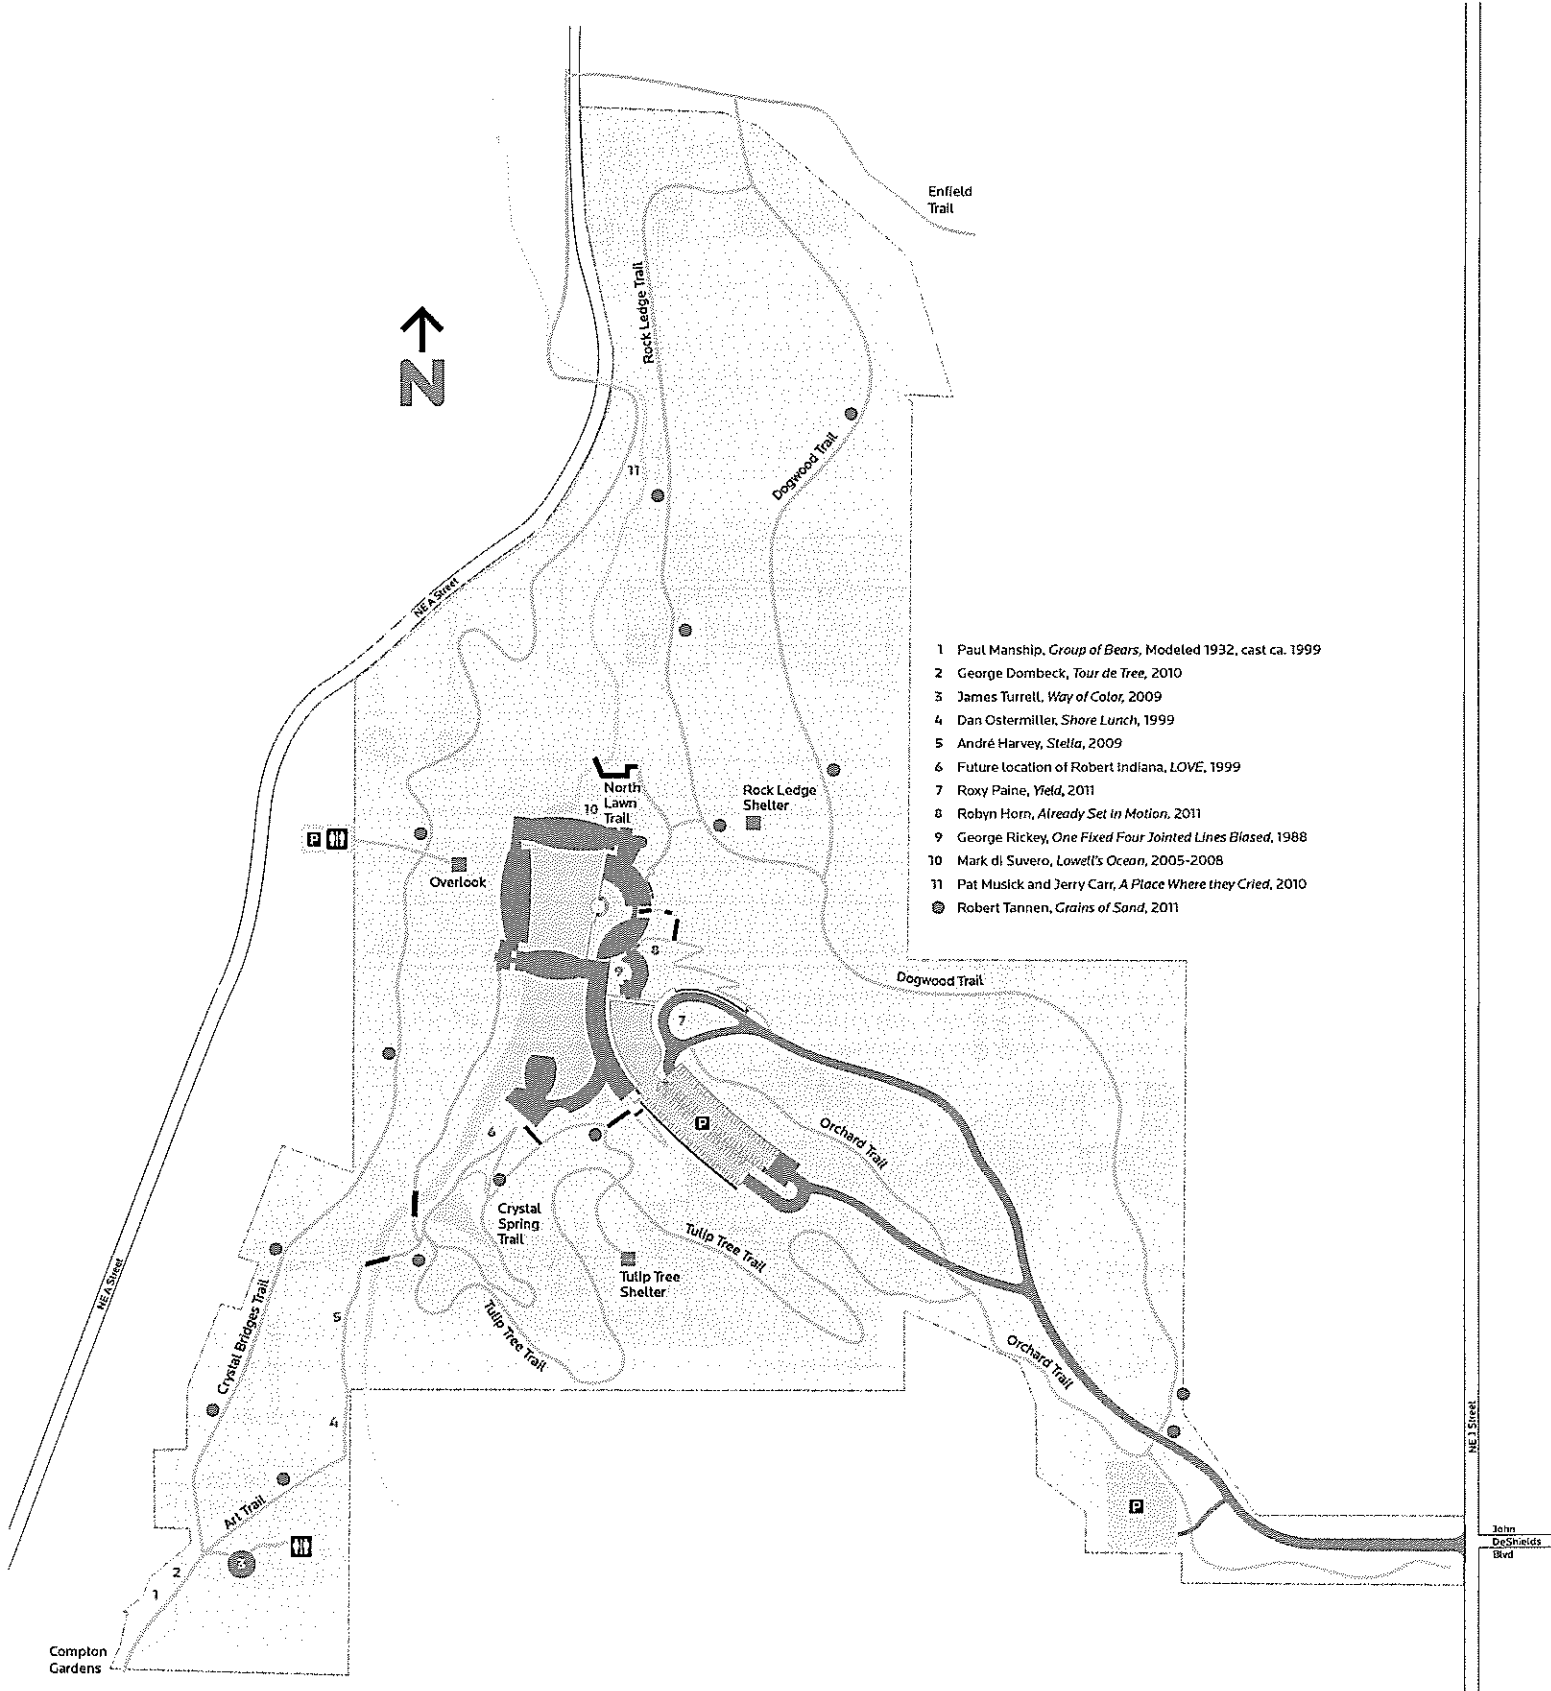

LEVEL

- Please check large bags
- Non-flash photography only
- Open your mind
- Free WiFi
- Pets on leashes welcome on trails
- Enjoy your visit
- Smoking in designated areas only
- No food or beverages brought into Museum
- No parking after hours
- No weapons
- Museum admission sponsored by Walmart
- Limited mobile phone coverage

LEVEL

- 1 Paul Manship, *Group of Bears*, Modeled 1932, cast ca. 1999
- 2 George Dombek, *Tour de Tree*, 2010
- 3 James Turrell, *Way of Color*, 2009
- 4 Dan Ostermiller, *Shore Lunch*, 1999
- 5 André Harvey, *Stella*, 2009
- 6 Future location of Robert Indiana, *LOVE*, 1999
- 7 Roxy Paine, *Yield*, 2011
- 8 Robyn Horn, *Already Set in Motion*, 2011
- 9 George Rickey, *One Fixed Four Jointed Lines Biased*, 1988
- 10 Mark di Suvero, *Lowell's Ocean*, 2005-2008
- 11 Pat Musick and Jerry Carr, *A Place Where they Cried*, 2010
- Robert Tannen, *Grains of Sand*, 2011

Compton
Gardens
To Downtown
Square
↓

NE J Street

John
DeShields
Blvd