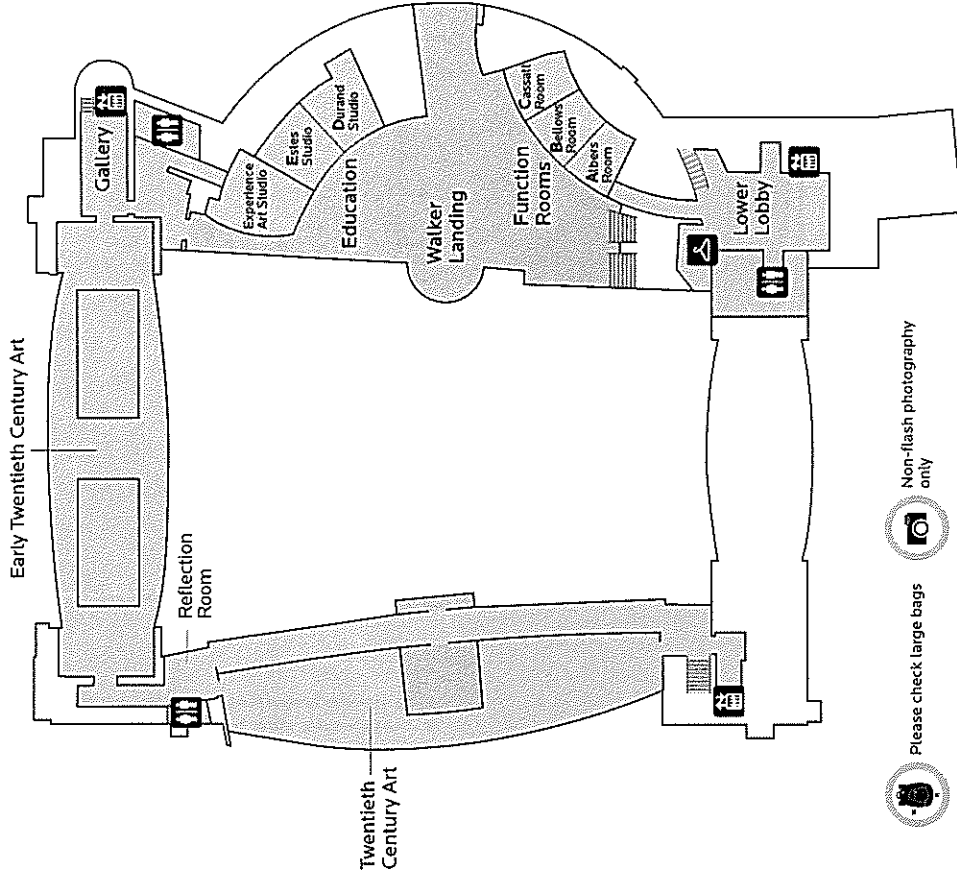

LEVEL

- Please check large bags
- Non-flash photography only
- Open your mind
- Free WiFi
- Pets on leashes welcome on trails
- Enjoy your visit
- Smoking in designated areas only
- No food or beverages brought into Museum
- No parking after hours
- No weapons
- Museum admission sponsored by Walmart
- Limited mobile phone coverage

LEVEL

- 1 Paul Manship, *Group of Bears*, Modeled 1932, cast ca. 1999
- 2 George Dombek, *Tour de Tree*, 2010
- 3 James Turrell, *Way of Color*, 2009
- 4 Dan Ostermiller, *Shore Lunch*, 1999
- 5 André Harvey, *Stella*, 2009
- 6 Future location of Robert Indiana, *LOVE*, 1999
- 7 Roxy Paine, *Yield*, 2011
- 8 Robyn Horn, *Already Set in Motion*, 2011
- 9 George Rickey, *One Fixed Four Jointed Lines Biased*, 1988
- 10 Mark di Suvero, *Lowell's Ocean*, 2005-2008
- 11 Pat Musick and Jerry Carr, *A Place Where they Cried*, 2010
- Robert Tannen, *Grains of Sand*, 2011