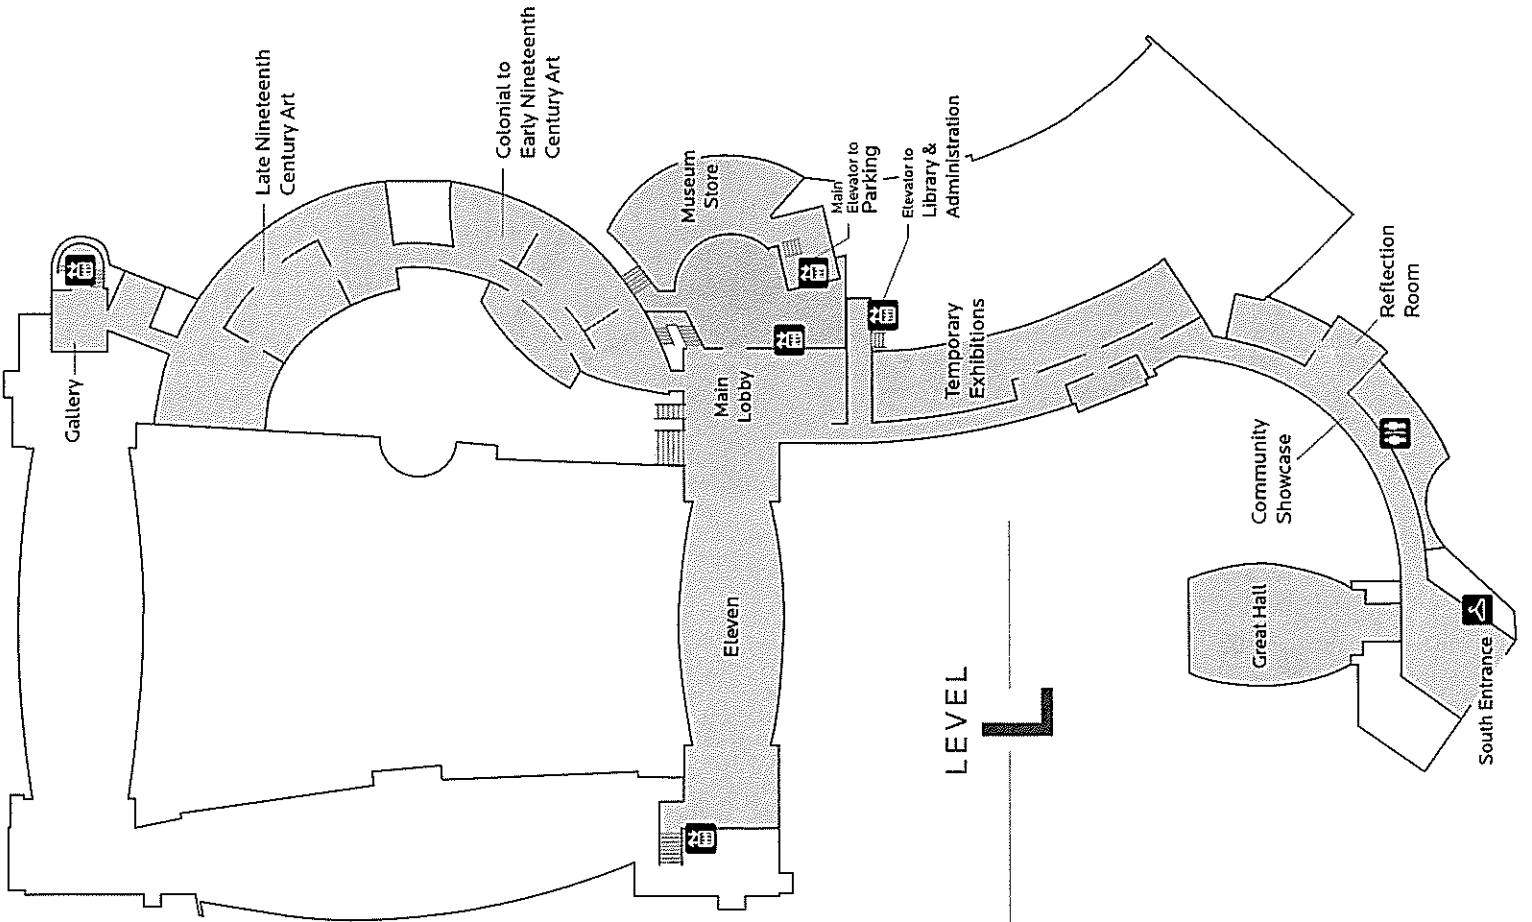

LEVEL

- Please check large bags
- Non-flash photography only
- Open your mind
- Free WiFi
- Pets on leashes welcome on trails
- Enjoy your visit
- Smoking in designated areas only
- No food or beverages brought into Museum
- No parking after hours
- No weapons
- Museum admission sponsored by Walmart
- Limited mobile phone coverage

LEVEL

- 1 Paul Manship, *Group of Bears*, Modeled 1932, cast ca. 1999
- 2 George Dombek, *Tour de Tree*, 2010
- 3 James Turrell, *Way of Color*, 2009
- 4 Dan Ostermiller, *Shore Lunch*, 1999
- 5 André Harvey, *Stella*, 2009
- 6 Future location of Robert Indiana, *LOVE*, 1999
- 7 Roxy Paine, *Yield*, 2011
- 8 Robyn Horn, *Already Set in Motion*, 2011
- 9 George Rickey, *One Fixed Four Jointed Lines Biased*, 1988
- 10 Mark di Suvero, *Lowell's Ocean*, 2005-2008
- 11 Pat Musick and Jerry Carr, *A Place Where they Cried*, 2010
- Robert Tannen, *Grains of Sand*, 2011