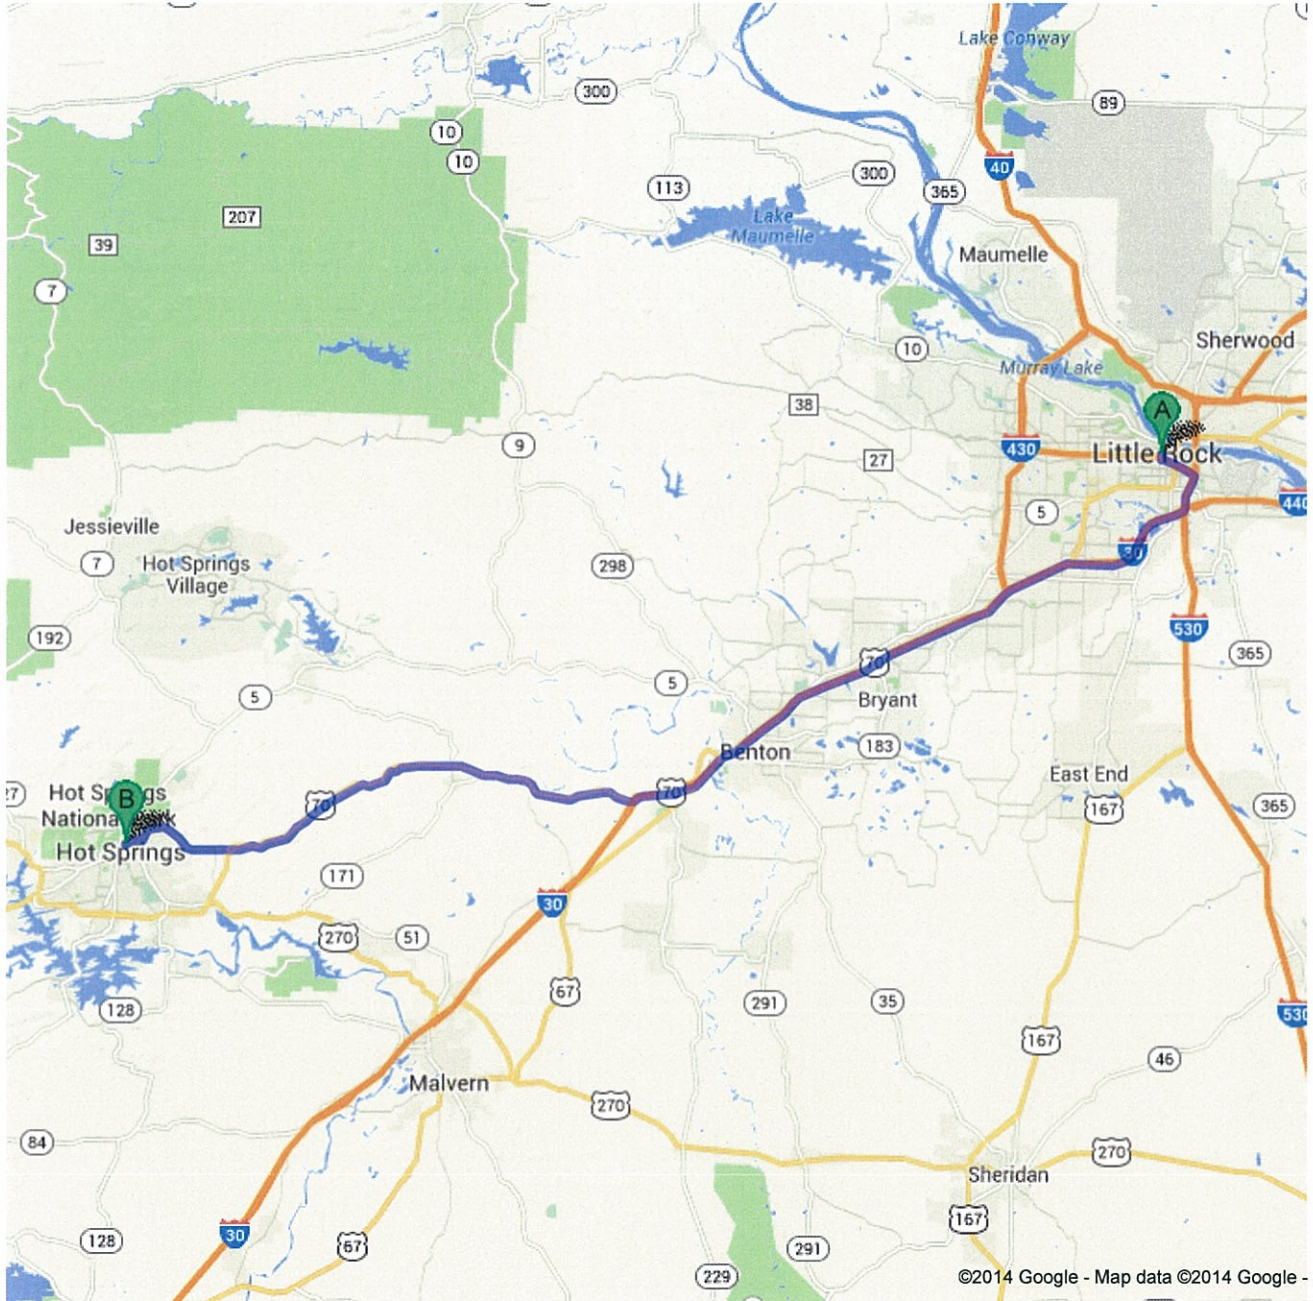

Directions to 305 Malvern Ave, Hot Springs, AR  
71901  
54.5 mi – about 54 mins

STATE CAPITOL  
TO  
AUSTIN HOTEL, HOT SPRINGS

 500 Woodlane St, Little Rock, AR 72201

1. Head **south** on **Woodlane St** toward **W 6th St** go 0.1 mi  
total 0.1 mi
2. Continue onto **Dr Martin Luther King Dr** go 476 ft  
total 0.2 mi
-  3. Turn left to merge onto **I-630 E**  
About 2 mins go 1.5 mi  
total 1.7 mi
-  4. Take exit **139A-139B** for **I-30 W/I-30 E** toward **Texarkana/N Little Rock** go 404 ft  
total 1.8 mi
-  5. Take exit **139B** to merge onto **I-30 W** toward **Texarkana**  
About 2 mins go 1.5 mi  
total 3.3 mi
-  6. Keep right to continue on **I-30**, follow signs for **Interstate 30 W/Hot Springs/ Texarkana**  
About 24 mins go 27.0 mi  
total 30.3 mi
-  7. Take exit **111** to merge onto **US-70 W** toward **Hot Springs**  
About 19 mins go 18.6 mi  
total 48.9 mi
-  8. Continue onto **U.S. 70B/E Grand Ave**  
About 5 mins go 4.8 mi  
total 53.7 mi
-  9. Turn right onto **Convention Blvd**  
About 2 mins go 0.7 mi  
total 54.4 mi
-  10. Turn left onto **Malvern Ave**  
Destination will be on the left go 56 ft  
total 54.5 mi

 305 Malvern Ave, Hot Springs, AR 71901

These directions are for planning purposes only. You may find that construction projects, traffic, weather, or other events may cause conditions to differ from the map results, and you should plan your route accordingly. You must obey all signs or notices regarding your route.