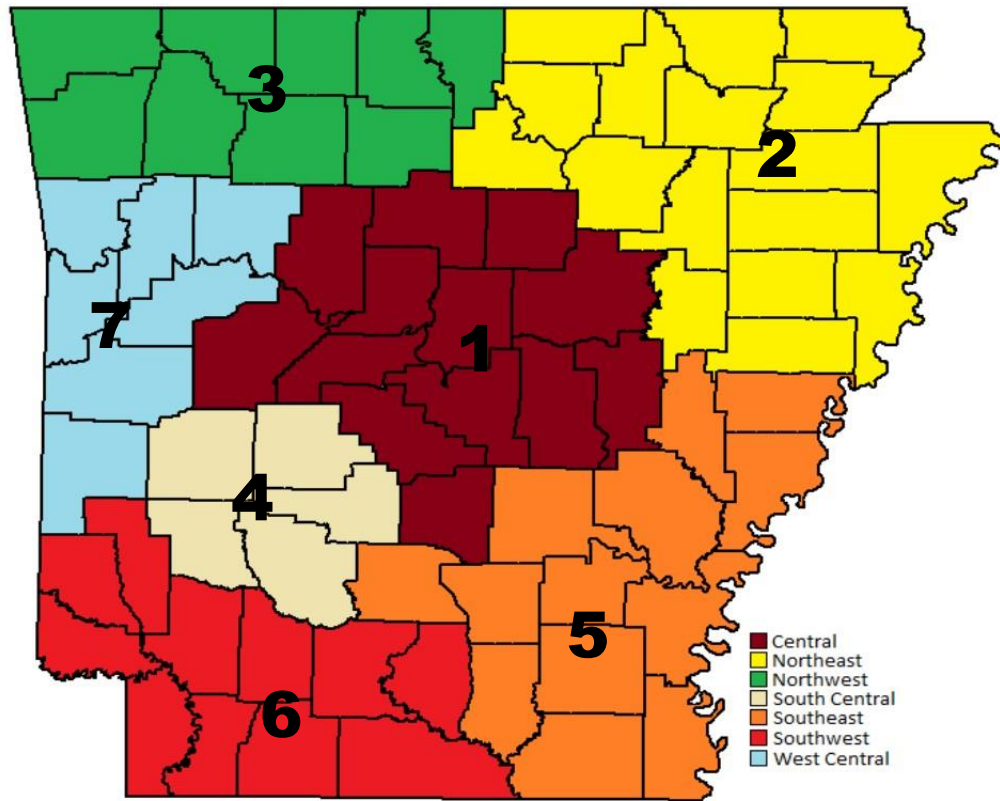

STATE RATING AND SERVICE AREAS

Arkansas Counties by Region

Central Rating Area 1	Cleburne Lonoke Pulaski Yell	Conway Perry Saline	Faulkner Pope Van Buren	Grant Prairie White
Northeast Rating Area 2	Clay Fulton Jackson Randolph Woodruff	Craighead Greene Lawrence Sharp	Crittenden Independence Mississippi St. Francis	Cross Izard Poinsett Stone
Northwest Rating Area 3	Baxter Madison Washington	Benton Marion	Boone Newton	Carroll Searcy
South Central Rating Area 4	Clark Pike	Garland	Hot Spring	Montgomery
Southeast Rating Area 5	Arkansas Cleveland Jefferson Phillips	Ashley Dallas Lee	Bradley Desha Lincoln	Chicot Drew Monroe
Southwest Rating Area 6	Calhoun Lafayette Ouachita	Columbia Little River Sevier	Hempstead Miller Union	Howard Nevada
West Central Rating Area 7	Crawford Scott Polk	Franklin Sebastian	Johnson	Logan