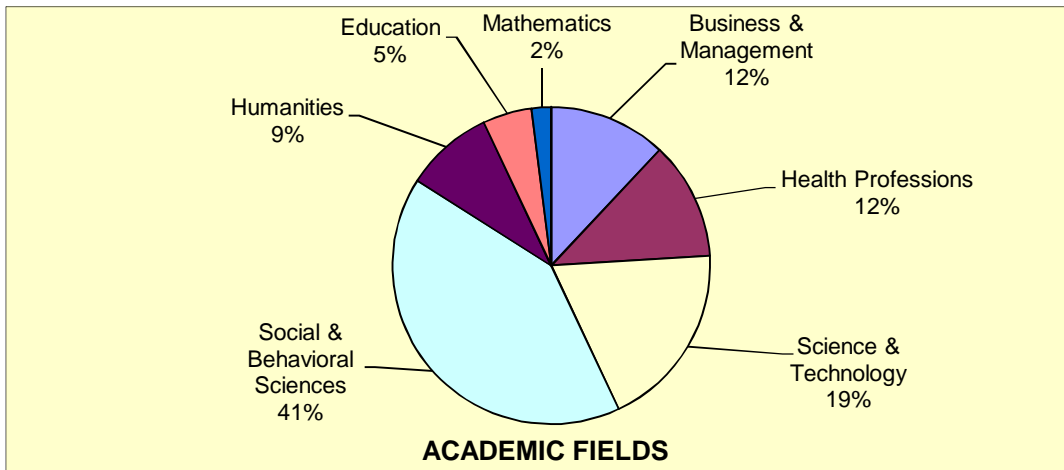

SREB-State Doctoral Scholars Program Regional Profile for Arkansas as of 08-15-2011

Exhibit D3-c
Aug. 18, 2011

ARKANSAS

Total Scholars Served	82
------------------------------	----

Scholarship Type	
Doctoral	70
Dissertation	12

Funding Source	
Full State	77
Matching	5
Other	0

Race / Ethnicity	
African American	68
Asian American	3
Hispanic American	8
American Indian/Alaskan Native	2
Other	1

Gender & Age	
Female	49
Male	33
Average Age at Entry	32

Currently Matriculating	33
Graduates	43
Withdrawn	6

Graduates by Category	
Doctoral Scholars	36
Dissertation Scholars	7
Employed Graduates	33
% Employed in Educator	73%
% Employed in Higher Ed	96%
Tenured Graduates	5