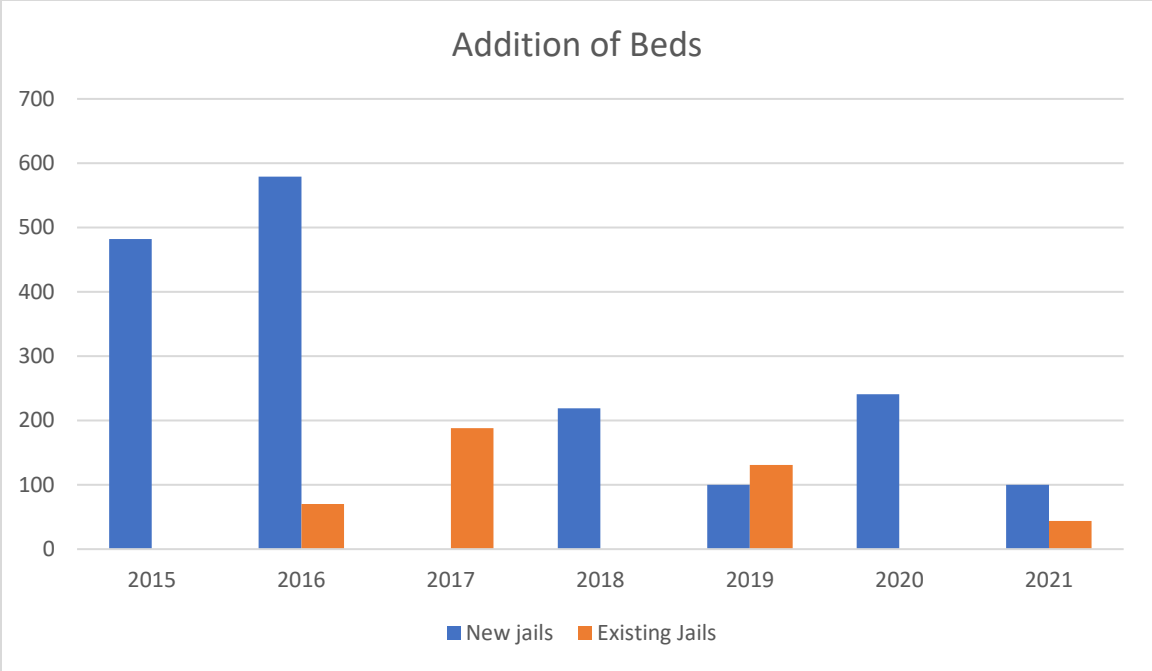

**ARKANSAS COUNTY JAIL
CAPACITY INCREASES
FROM 2015-2021**

Below is a list of counties that have added beds to their jails either through expansion or opening up an entirely new jail. From 2015-2021, 2,154 local beds were added by the county jails. Out of this total, 8 counties were able to add 433 beds to an existing jail and 13 counties were able to add 1,721 beds by opening up a new jail. Below is a chart representing how many beds have been added each year since 2015, distinguishing between addition of beds by virtue of an existing jail or a new jail.

County	Beds added	Added through
Baxter	71	Existing jail
Benton	94	Existing jail
Boone	44	Existing jail
Conway	42	Existing jail
Johnson	52	Existing jail
Prairie	26	Existing jail
Randolph	60	Existing jail
White	44	Existing jail
Crawford	307	New jail
Franklin	104	New jail
Garland	482	New jail
Jackson	110	New jail
Lawrence	100	New jail
Logan	100	New jail
Marion	90	New jail
Nevada	80	New jail
Phillips	96	New jail
Searcy	29	New jail
Sharp	100	New jail
Woodruff	41	New jail
Yell	82	New jail

Submitted by: Arkansas Association of Arkansas Counties
February 2022