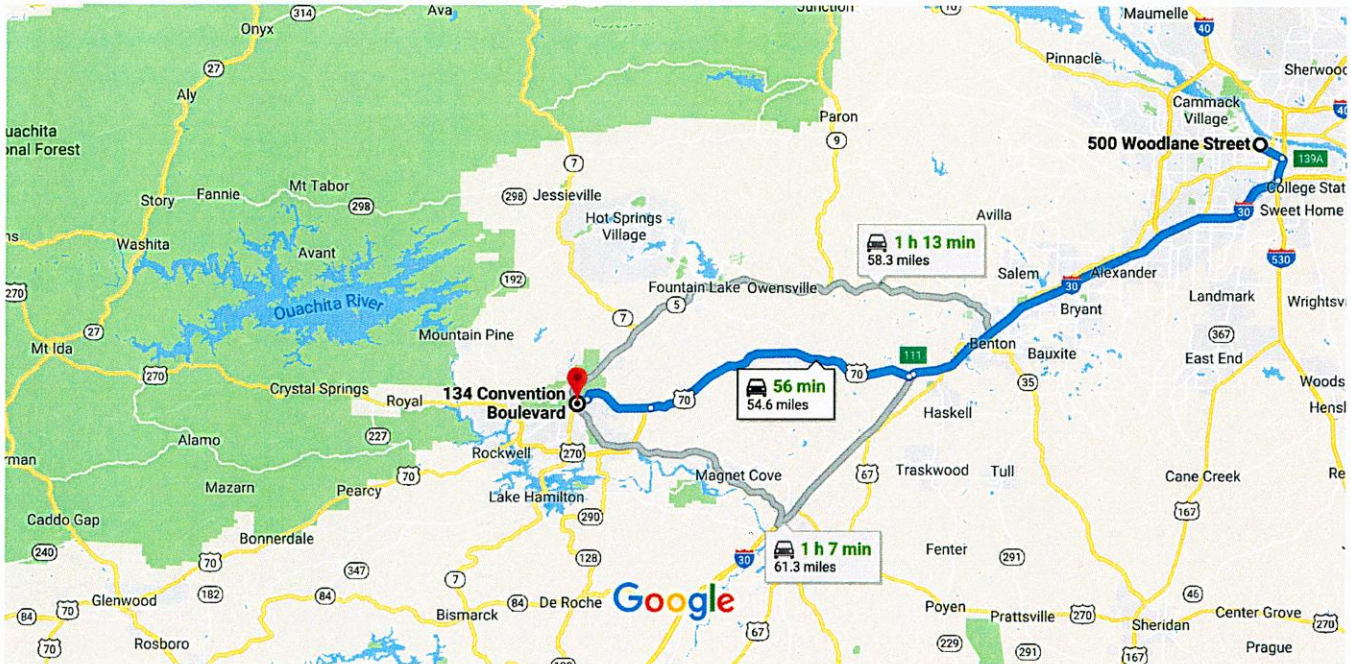

500 Woodlane St to 134 Convention Blvd, Drive 54.6 miles, 56 min
Hot Springs, AR 71901

Directions from State Capitol to Hot Springs Convention Center

Map data ©2019 Google 5 mi

500 Woodlane St

Little Rock, AR 72201

Get on I-630 E from State Capitol

- ↑ 1. Head south on State Capitol 4 min (0.5 mi)
 - ↶ 2. Turn left to stay on State Capitol 0.1 mi
 - ↶ 3. Turn left onto W 7th St 394 ft
 - ↷ 4. Turn right onto Doctor M.L.K. Jr Dr/M L King 295 ft
 - ↶ 5. Turn left to merge onto I-630 E 476 ft
- 0.1 mi

Follow I-30 W to US-70 W in Fairplay Township. Take exit 111 from I-30 W

27 min (30.2 mi)

-  6. Merge onto I-630 E
1.4 mi

-  7. Use any lane to take exit 139A-139B to merge onto I-30 W toward Texarkana
1.6 mi

 -  14. Turn left onto Opera St
0.1 mi

 -  15. Turn left onto Convention Blvd
325 ft

 Destination will be on the right

134 Convention Blvd

Hot Springs, AR 71901

These directions are for planning purposes only. You may find that construction projects, traffic, weather, or other events may cause conditions to differ from the map results, and you should plan your route accordingly. You must obey all signs or notices regarding your route.