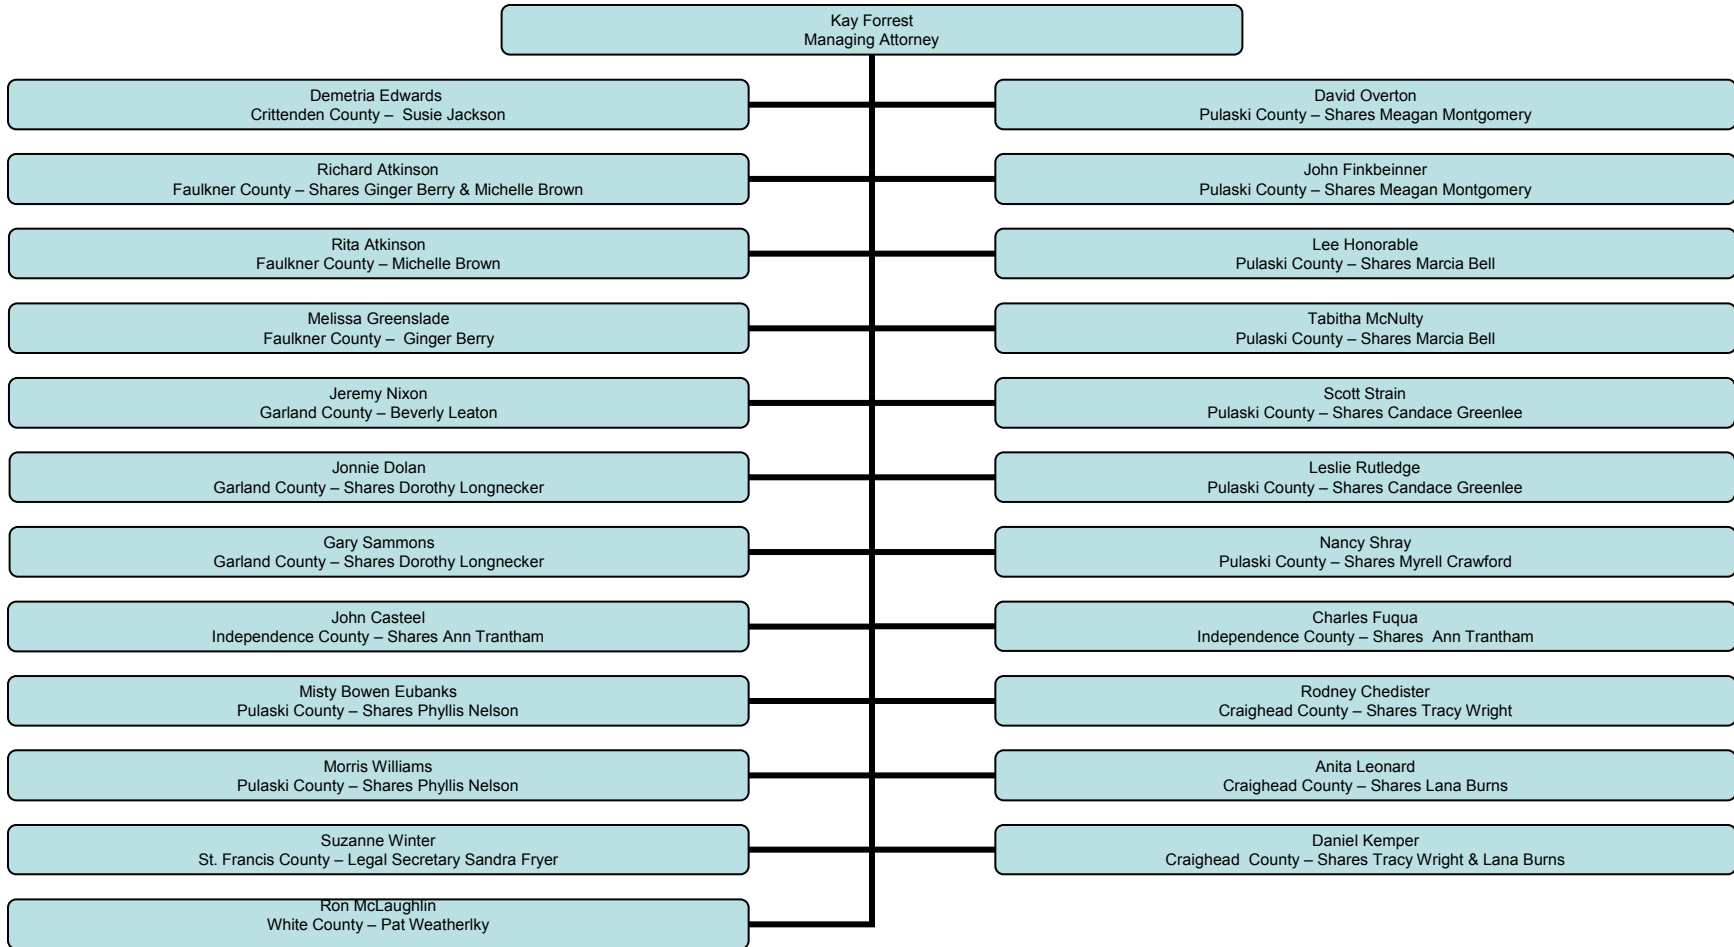

Arkansas Department of Health and Human Services
Office of Chief Counsel

County Legal Operations

Arkansas Department of Health and Human Services
Office of Chief Counsel

County Legal Operations

Arkansas Department of Health and Human Services
Office of Chief Counsel

County Legal Operations