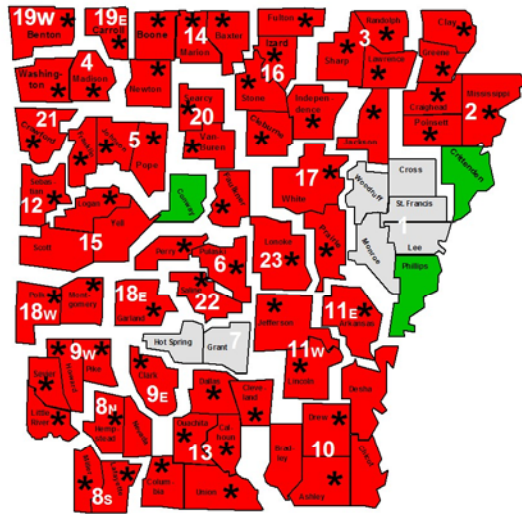

1999 Arkansas CASA Program

2007 Arkansas CASA Program

Existing Programs
 *Counties Servicing
 Start-up Programs
 Planning Programs

Existing Programs
 *Counties Served
 Planning Programs

Updated Jan, 2007