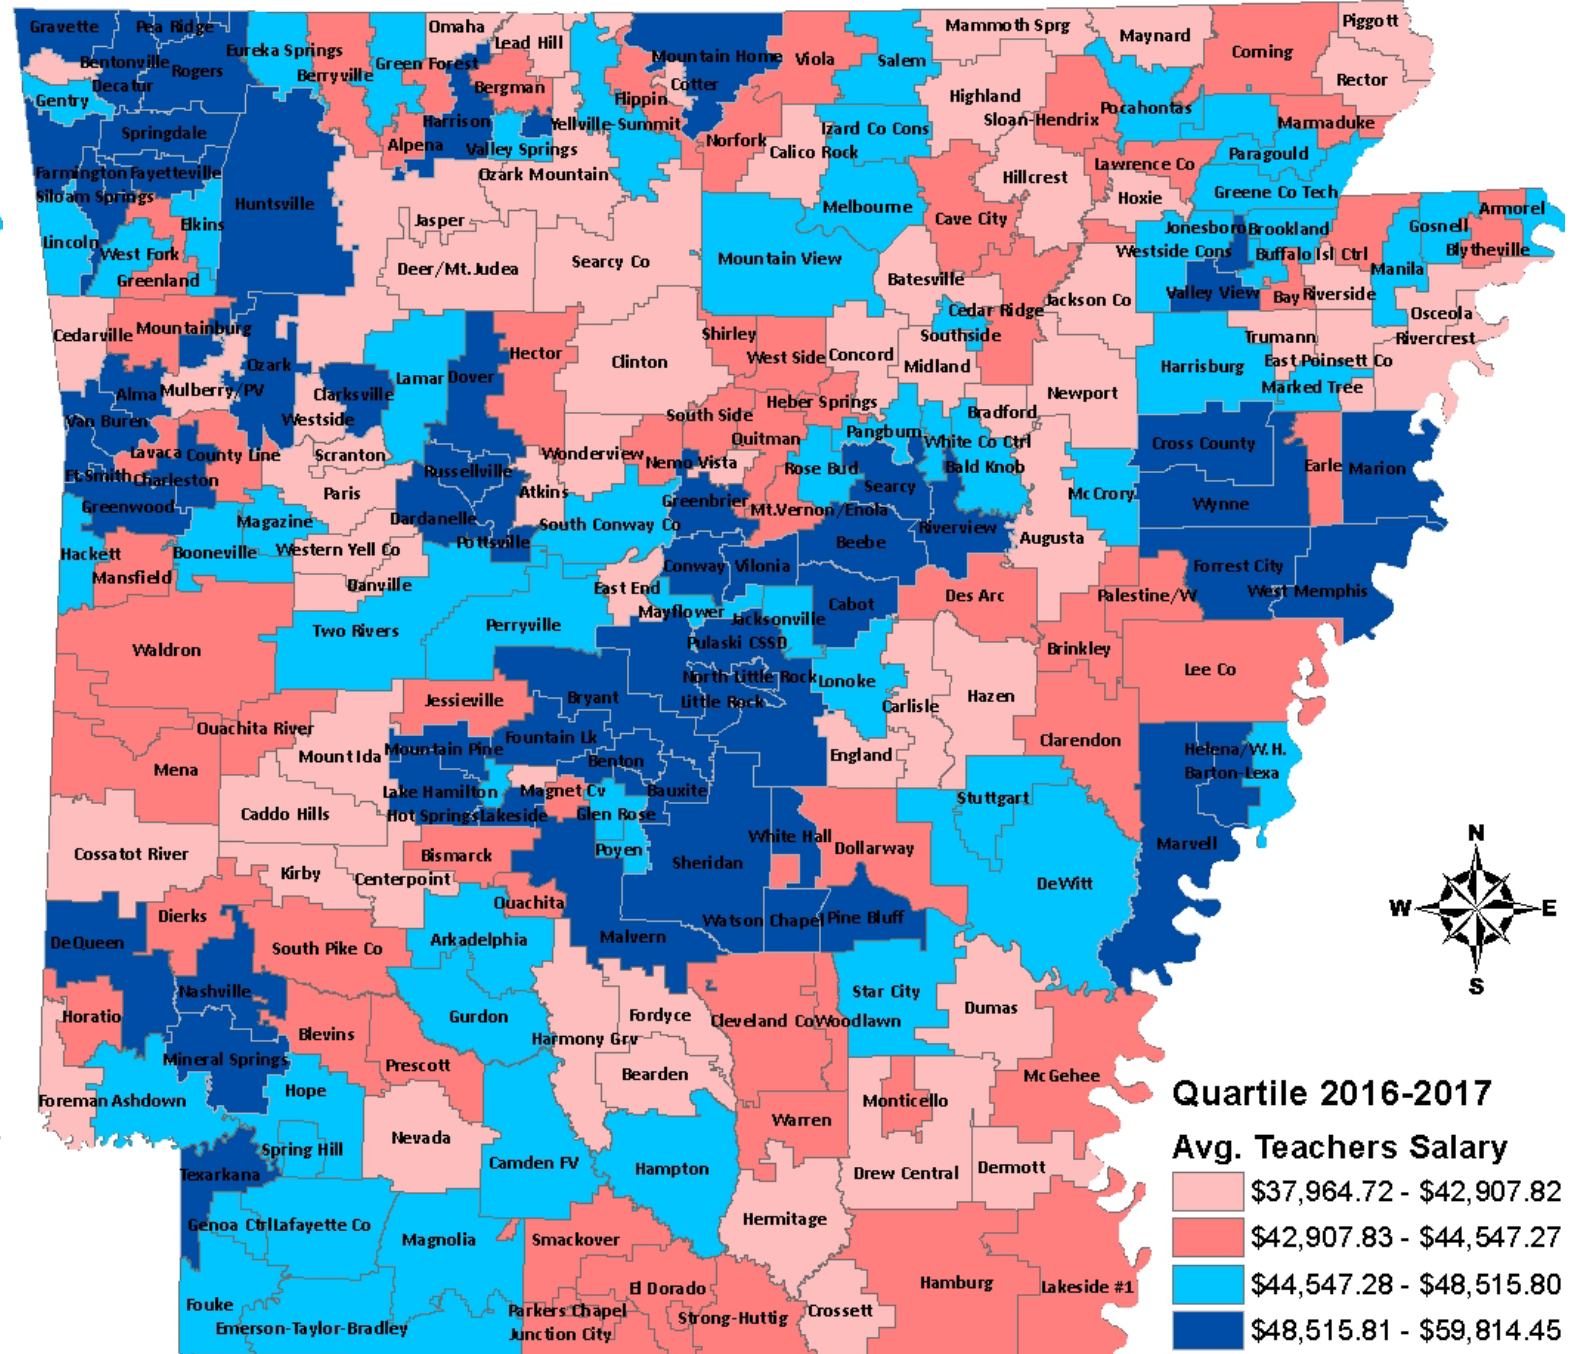

2016-2017 Minimum Teacher Salary

2017-2018 Average Teacher Salary

Map prepared by the Bureau of Legislative Research, Policy Analysis & Research Section
School District Boundaries from the Ark. Geographical Informational Office (GEOSTOR)

10 5 0 10 20 30 40
Miles

Map prepared by the Bureau of Legislative Research, Policy Analysis & Research Section
School District Boundaries from the Ark. Geographical Informational Office (GEOSTOR)

10 5 0 10 20 30 40
Miles