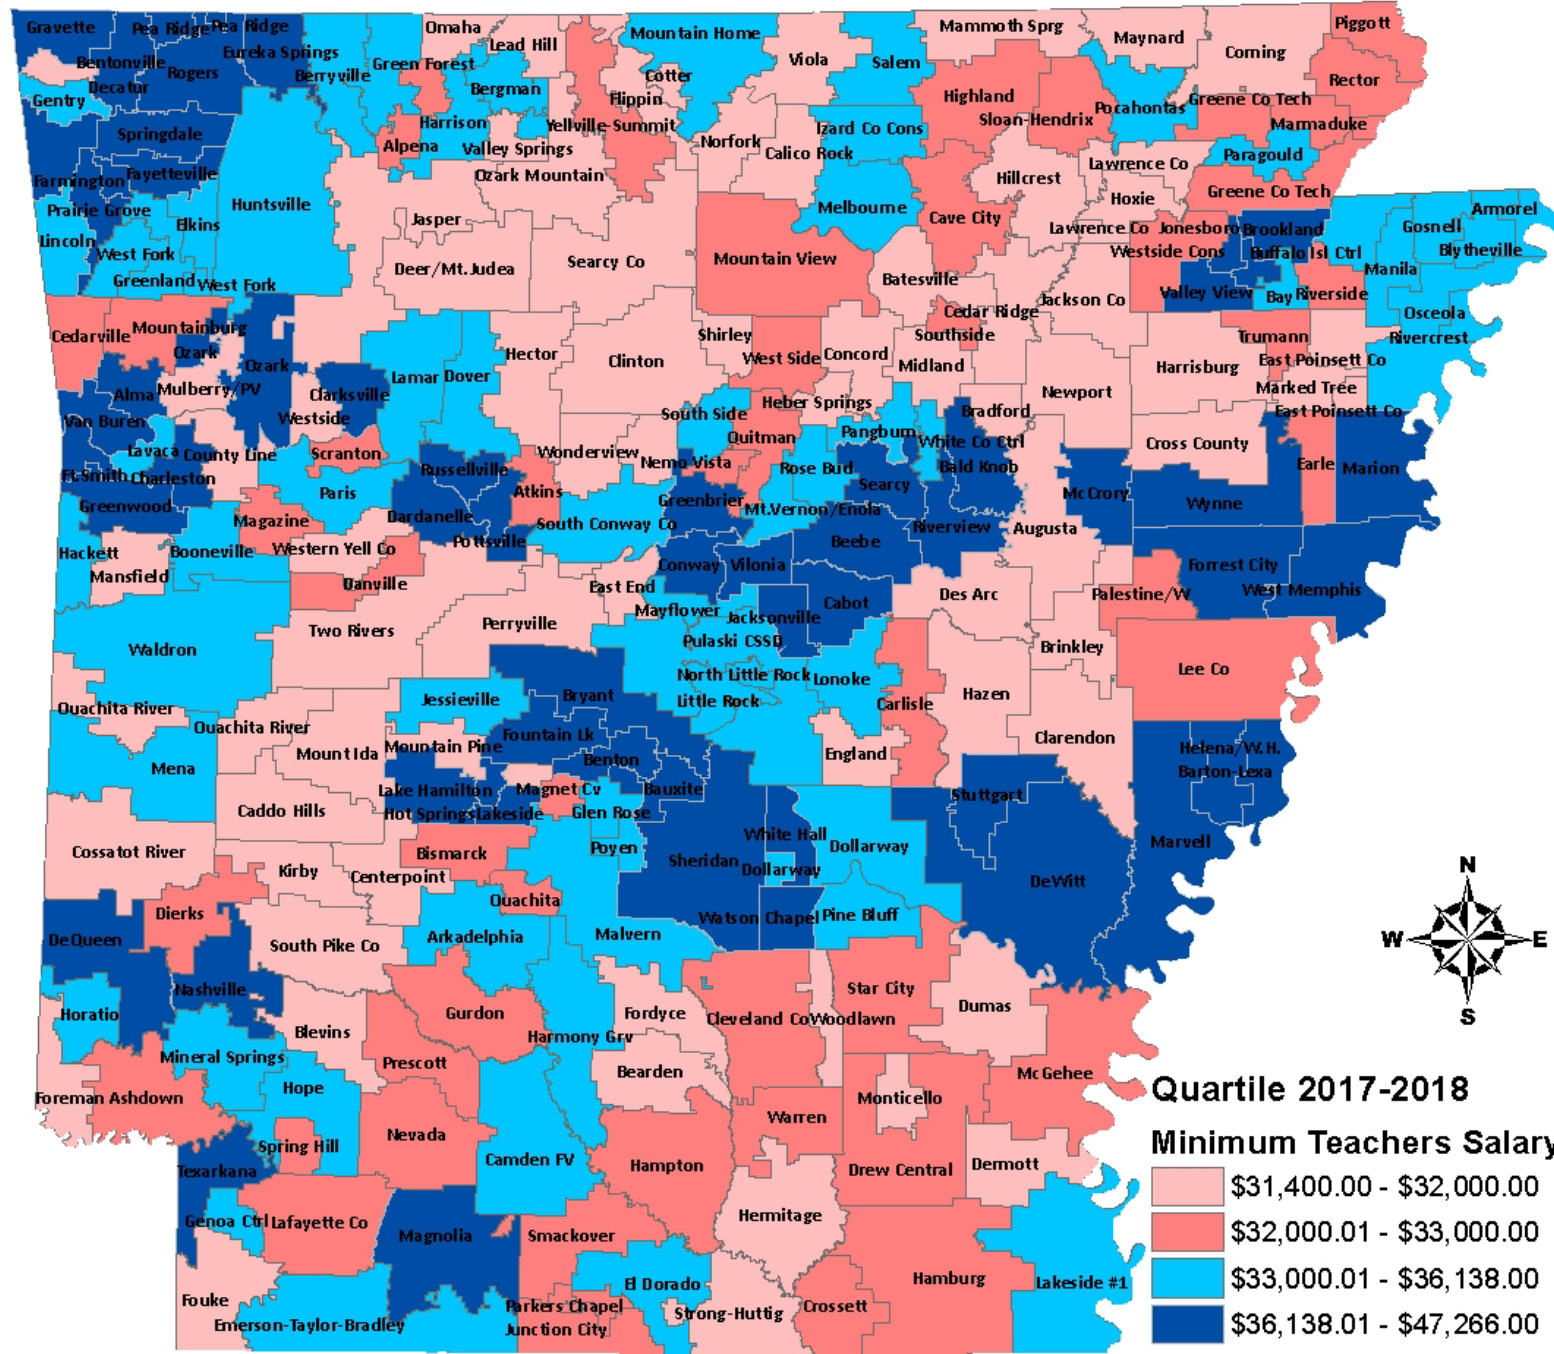

2016-2017 Minimum Teacher Salary

2017-2018 Average Teacher Salary

Map prepared by the Bureau of Legislative Research, Policy Analysis & Research Section
School District Boundaries from the Ark. Geographical Informational Office (GEOSTOR)

10 5 0 10 20 30 40
Miles

Map prepared by the Bureau of Legislative Research, Policy Analysis & Research Section
School District Boundaries from the Ark. Geographical Informational Office (GEOSTOR)

10 5 0 10 20 30 40
Miles